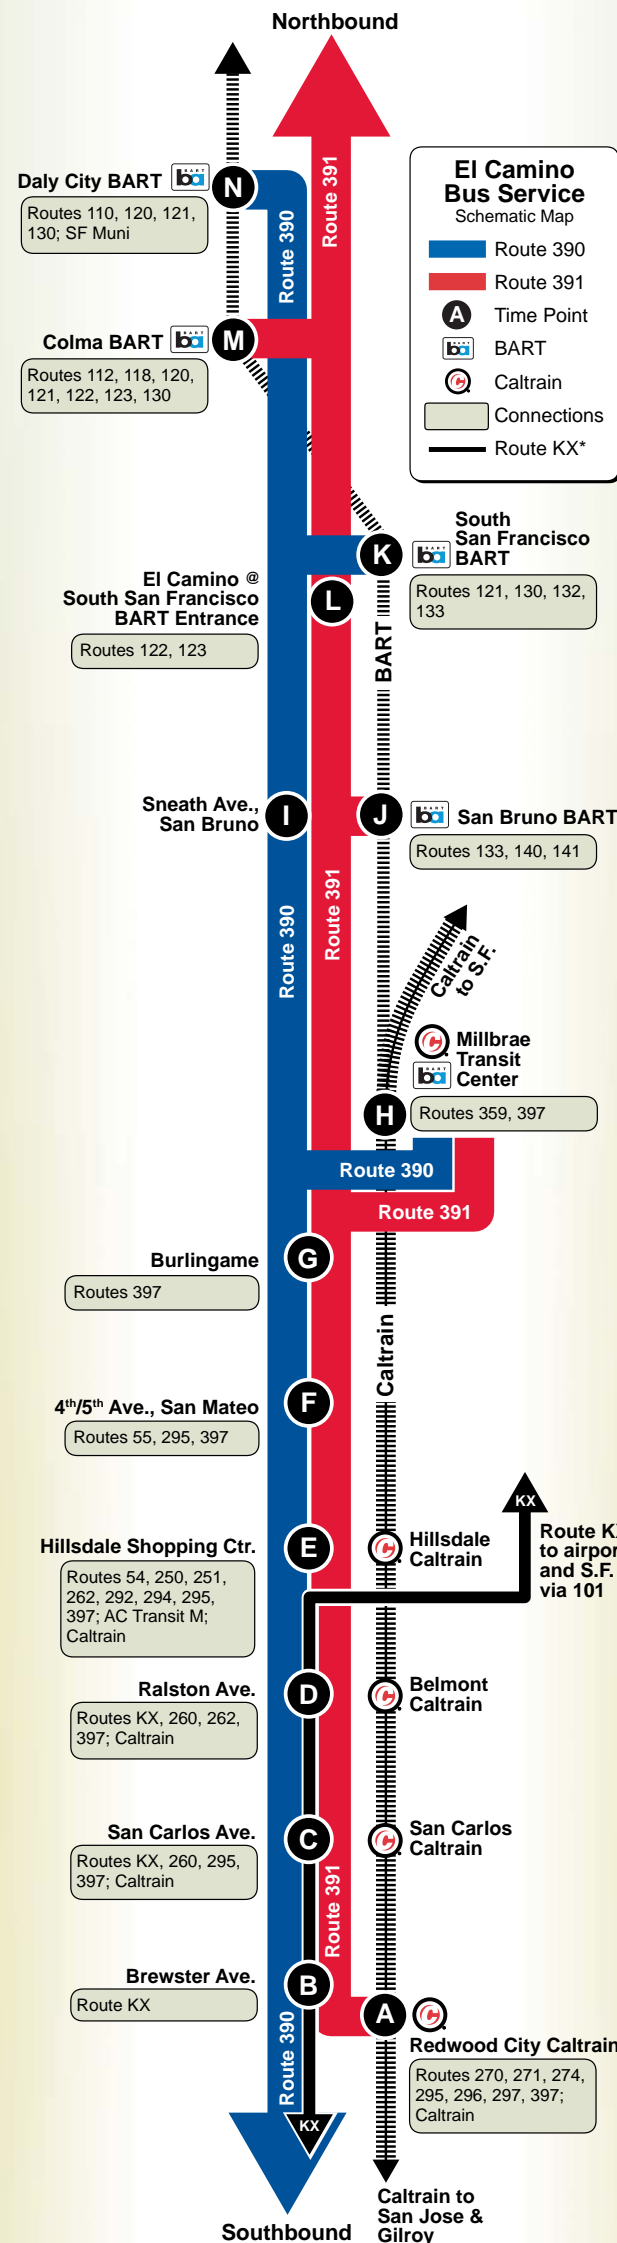

AM - light type, PM - bold type. Not all stops shown. For a complete list call 1-800-660-4287 or visit www.samtrans.com/ElCaminoBusService.

samTrans El Camino Real Routes 390 & 391

* Visit www.samtrans.com/KX for Route KX times.

To Redwood City Monday through Friday

Route	Daly City BART	Colma BART	El Camino & SSF BART Entrance	SSF BART	San Bruno BART	Sneath Ave., San Bruno	Millbrae Transit Center	Burlingame	4th/5th, San Mateo	Hillsdale Caltrain	Belmont Caltrain	San Carlos Caltrain	Brewster Ave.	Redwood City Caltrain	
	N	M	L	K	J	I	H	G	F	E	D	C	B	A	
390	—	—	—	—	—	—	—	—	—	—	—	—	5:32	5:38	—
390	—	—	—	—	—	—	—	—	—	—	—	—	6:01	6:07	—
390	—	—	—	—	—	—	—	—	—	—	—	—	6:21	6:27	—
390	—	—	—	—	—	—	—	—	—	—	—	—	6:41	6:47	—
391	—	5:38	5:44	—	5:55	—	6:12	6:22	6:29	6:38	6:43	6:47	6:54	6:55	—
390	—	—	—	—	—	—	6:21	6:31	6:37	6:46	6:51	6:56	7:03	—	—
391	—	5:52	5:58	—	6:09	—	6:27	—	—	—	—	—	6:54	—	—
390	5:51	—	—	6:04	—	6:11	6:28	6:42	6:53	7:04	7:12	7:18	7:26	—	—
391	—	6:09	6:15	—	6:26	—	6:44	6:55	7:02	7:11	7:17	7:21	7:29	7:30	—
390	—	—	—	—	6:35	—	6