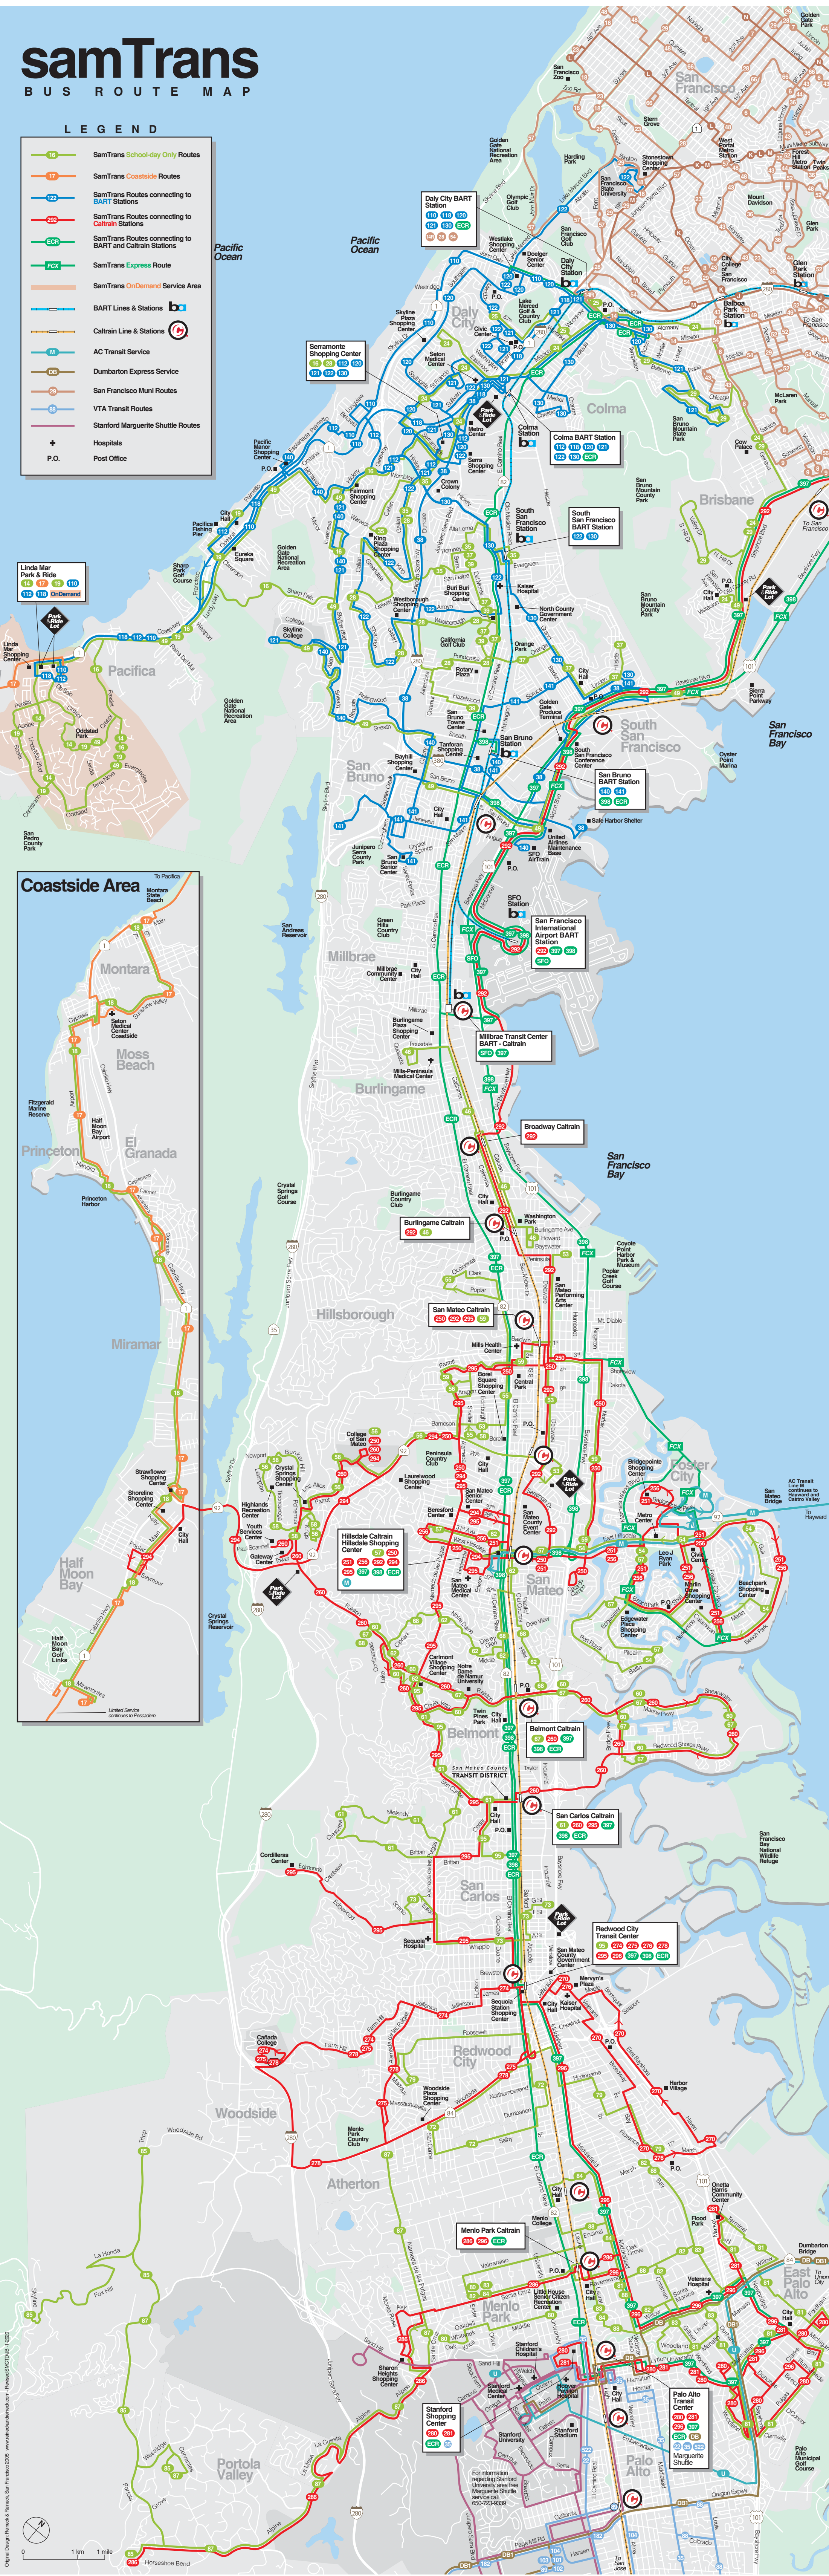

samTrans

BUS ROUTE MAP

LEGEND

- SamTrans School-day Only Routes
- SamTrans Coastside Routes
- SamTrans Routes connecting to BART Stations
- SamTrans Routes connecting to Caltrain Stations
- SamTrans Routes connecting to BART and Caltrain Stations
- SamTrans Express Route
- SamTrans OnDemand Service Area
- BART Lines & Stations
- Caltrain Line & Stations
- AC Transit Service
- Dumbarton Express Service
- San Francisco Muni Routes
- VTA Transit Routes
- Stanford Marguerite Shuttle Routes
- + Hospitals
- P.O. Post Office

samTrans

BUS ROUTE MAP

LEGEND

- SamTrans School-day Only Routes
- SamTrans Coastside Routes
- SamTrans Routes connecting to BART Stations
- SamTrans Routes connecting to Caltrain Stations
- SamTrans Routes connecting to BART and Caltrain Stations
- SamTrans Limited Stop Route
- SamTrans FLX Pacifica Route
- BART Lines & Stations
- Caltrain Line & Stations
- AC Transit Service
- Dumbarton Express Service
- San Francisco Muni Routes
- VTA Transit Routes
- Stanford Marguerite Shuttle Routes
- + Hospitals
- P.O. Post Office

0 1 km 1 mile

Copyright © 2020 SamTrans. All rights reserved. www.samtrans.com