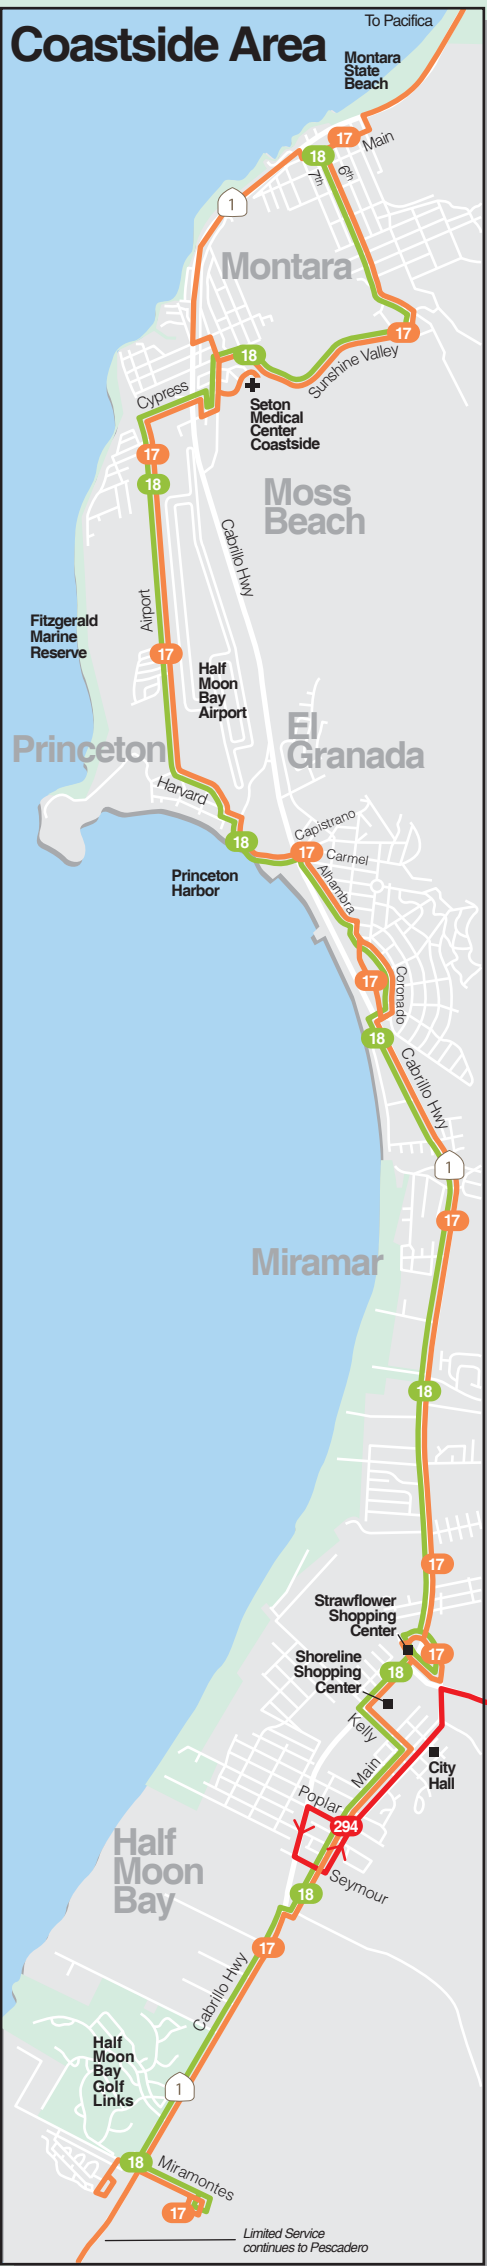

samTrans

BUS ROUTE MAP

LEGEND

- SamTrans School-day Only Routes
- SamTrans Coastside Routes
- SamTrans Routes connecting to BART Stations
- SamTrans Routes connecting to Caltrain Stations
- SamTrans Routes connecting to BART and Caltrain Stations
- SamTrans Express Route
- SamTrans OnDemand Service Area
- BART Lines & Stations
- Caltrain Line & Stations
- AC Transit Service
- Dumbarton Express Service
- San Francisco Muni Routes
- VTA Transit Routes
- Stanford Marguerite Shuttle Routes
- + Hospitals
- P.O. Post Office

samTrans

BUS ROUTE MAP

LEGEND

- SamTrans School-day Only Routes
- SamTrans Coastside Routes
- SamTrans Routes connecting to BART Stations
- SamTrans Routes connecting to Caltrain Stations
- SamTrans Routes connecting to BART and Caltrain Stations
- SamTrans Limited Stop Route
- SamTrans FLX Pacifica Route
- BART Lines & Stations
- Caltrain Line & Stations
- AC Transit Service
- Dumbarton Express Service
- San Francisco Muni Routes
- VTA Transit Routes
- Stanford Marguerite Shuttle Routes
- + Hospitals
- P.O. Post Office

0 1 km 1 mile

Copyright © 2020 SamTrans. All rights reserved. www.samtrans.com