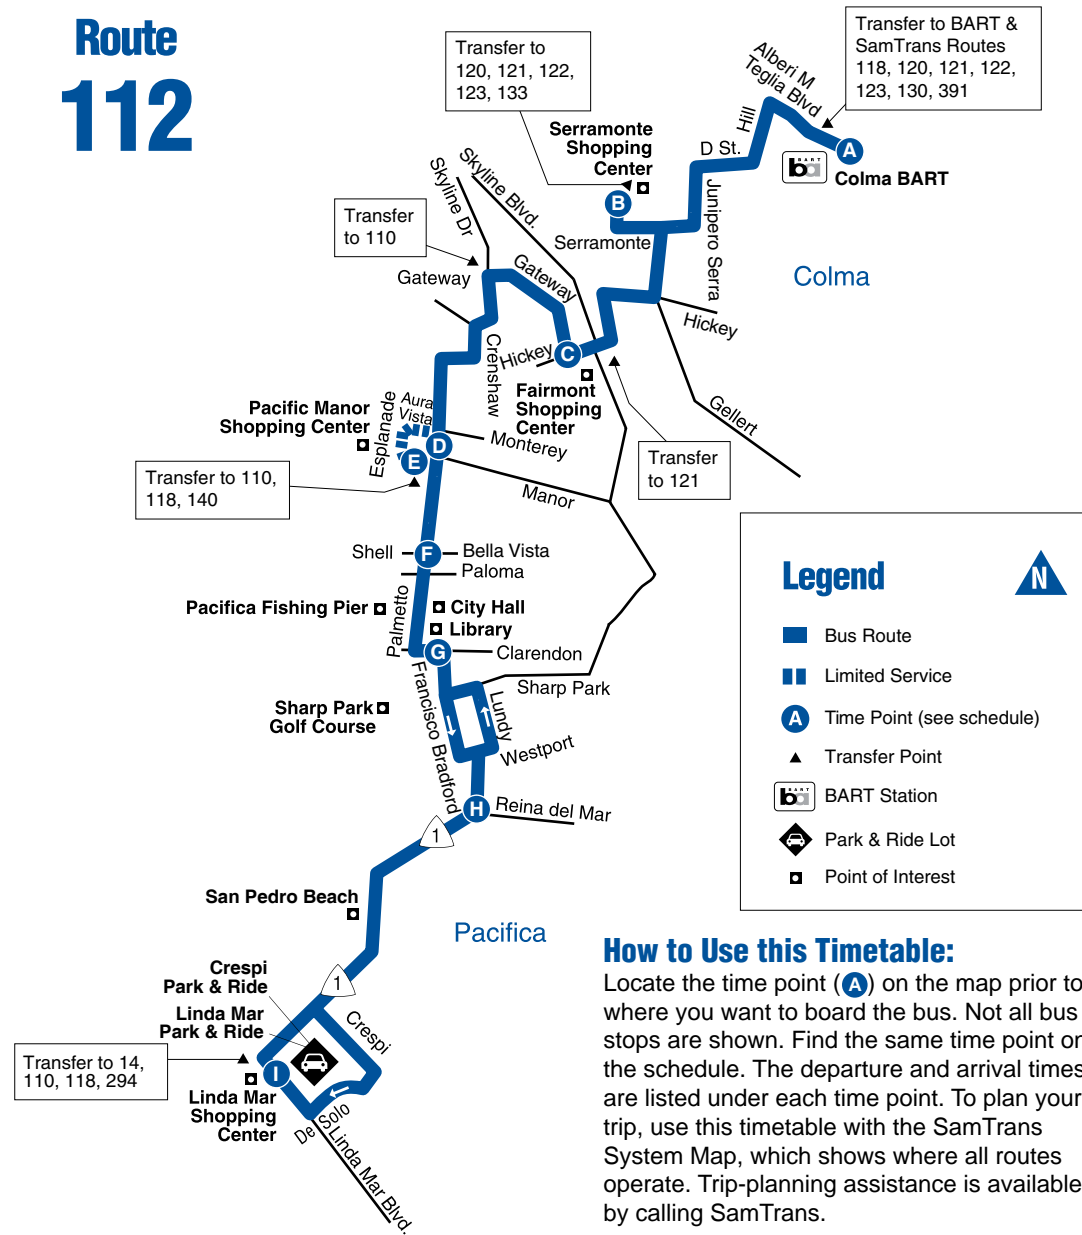

Weekdays to Colma BART

Linda Mar Park & Ride	Hwy. 1/ Reina del Mar	Clarendon/ Francisco	Palmetto/ Shell	Palmetto/ W. Manor	Gateway/ Hickey	Serramonte Shopping Bay 2	Colma BART Bay 12
I	H	G	F	D	C	B	A
—	—	(E West Manor & Palmetto 6:00)	6:09	6:15	6:21	6:21	6:21
—	—	(E West Manor & Palmetto 7:00)	7:10	7:16	7:22	7:22	7:22
—	—	(E West Manor & Palmetto 8:00)	8:10	8:17	8:24	8:24	8:24
8:20	8:32	8:36	8:39	8:41	8:51	8:58	9:05
9:24	9:28	9:32	9:35	9:37	9:46	9:53	10:00
10:24	10:28	10:32	10:35	10:37	10:46	10:53	11:00
11:24	11:28	11:32	11:35	11:37	11:45	11:53	12:00
12:24	12:28	12:32	12:35	12:37	12:45	12:53	1:00
1:24	1:28	1:32	1:35	1:37	1:45	1:53	2:00
2:24	2:28	2:32	2:35	2:37	2:45	2:53	3:00
—	—	—	3:15*	3:17*	3:25*	—	—
3:20	3:25	3:29	3:32	3:34	3:43	3:50	3:58
4:20	4:25	4:29	4:32	4:34	4:43	4:50	4:58
5:20	5:24	5:28	5:31	5:33	5:41	5:48	5:56
6:20	6:24	6:28	6:31	6:33	6:41	6:48	6:56
7:35	7:39	7:43	7:46	7:48	7:56	8:03	8:11

AM - light type. **PM** - dark type.
* School days only.
Not all stops shown. Please call 1-800-660-4287 for other bus stops.

Route 112

Weekdays to Pacifica

Colma BART Bay 12	Serramonte Shopping Bay 2	Gateway/ Hickey	Palmetto/ W. Manor	Palmetto/ Bella Vista	Clarendon/ Francisco	Hwy. 1/ Reina del Mar	Linda Mar Park & Ride
A	B	C	D	F	G	H	I
6:40	6:48	6:57	7:05	7:07	7:10	7:14	7:19
7:15	7:23	7:32	7:40	7:42	7:45	7:49	7:54
—	—	8:33*	8:40*	8:42*	—	—	—
8:20	8:29	8:38	8:45	8:47	8:50	8:54	8:59
9:20	9:29	9:39	9:46	9:48	9:51	9:54	9:59
10:20	10:29	10:39	10:46	10:48	10:51	10:54	10:59
11:20	11:29	11:39	11:46	11:48	11:51	11:54	11:59
12:20	12:30	12:40	12:47	12:49	12:52	12:55	1:00
1:20	1:29	1:38	1:45	1:47	1:50	1:54	1:59
2:20	2:30	2:39	2:46	2:48	2:51	2:55	3:00
3:10	3:19	3:28	3:35	3:37	3:40	3:43	3:48
3:40	3:50	3:59	4:07	4:09	4:12	4:15	4:20
4:40	4:49	4:58	5:06	5:08	5:11	5:15	5:20
5:40	5:49	5:58	6:06	6:08	6:11	6:15	6:20
6:44	6:53	7:02	7:10	7:12	7:15	7:19	7:24

AM - light type. **PM** - dark type.
* School days only.
Not all stops shown. Please call 1-800-660-4287 for other bus stops.