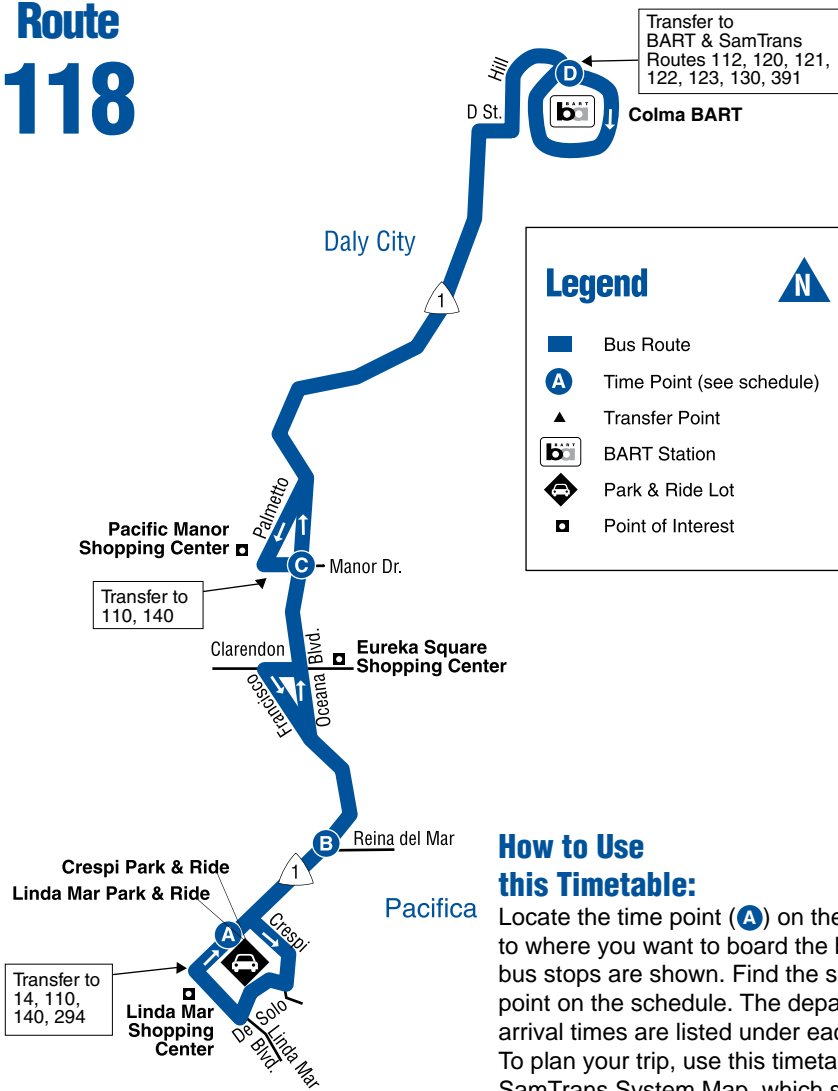

Pacifica

- Pacific Manor Shop. Ctr.
- Eureka Square Shop. Ctr.
- Linda Mar Shop. Ctr.
- Linda Mar Park & Ride
- Crespi Park & Ride

Effective 4/10/11

Information
1-800-660-4287
www.samtrans.com

118

Route 118

Weekdays to Colma BART

Linda Mar
Park & Ride

Highway 1/
Reina del Mar

Oceanal/
Manor

Colma
BART

A

B

C

Weekdays to Pacifica

Colma
BART

Palmetto/
W. Manor

Highway 1/
Reina del Mar

Linda Mar
Park & Ride

D

C

B

5:25
5:55
6:24
6:54

AM - light type. **PM - dark type.**

No Saturday, Sunday or Holiday service.

Not all stops shown. Please call 1-800-660-4287 for other bus stops.