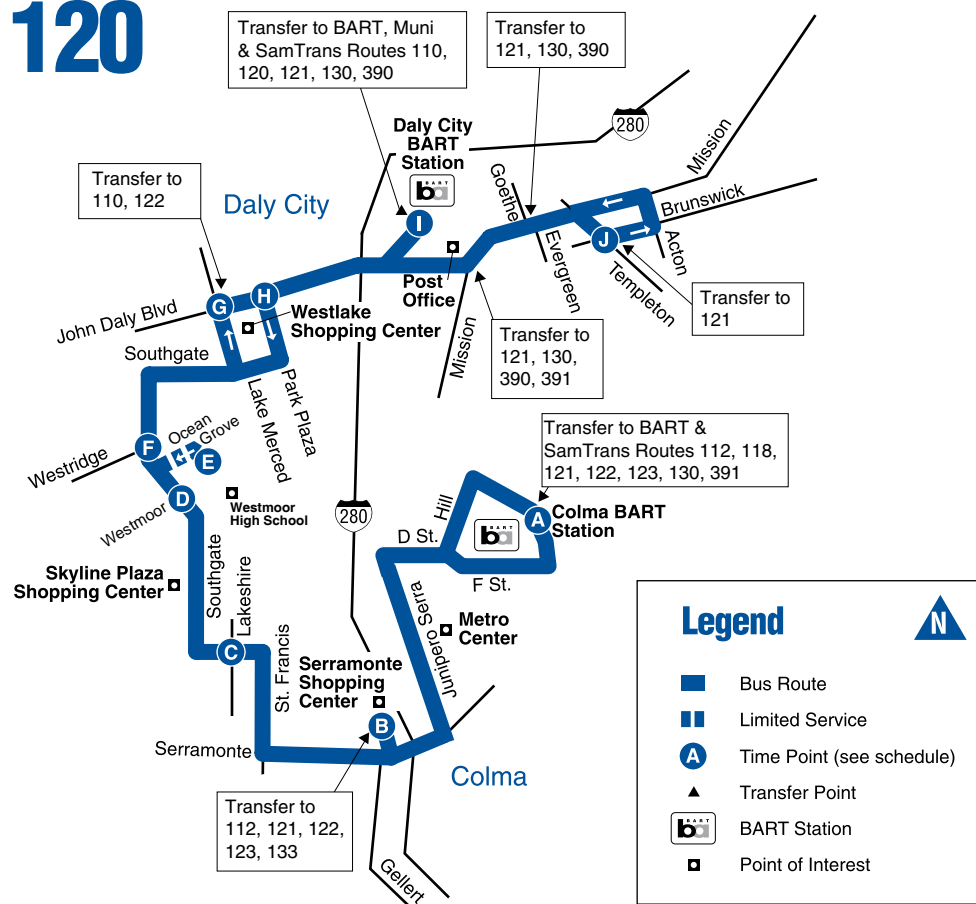

AM - light type. PM - bold type. No all shops shown. Please call 1-800-660-4287 for other bus stops.

Route 120

How to Use this Timetable:

Locate the time point (A) on the map prior to where you want to board the bus. Not all bus stops are shown. Find the same time point on the schedule. The departure and arrival times are listed under each time point. To plan your trip, use this timetable with the SamTrans System Map, which shows where all routes operate. Trip-planning assistance is available by calling SamTrans.

samTrans BART Connection

1. **Daly City**
2. BART
   - Westlake Shop. Ctr.
   - Skyline Shop. Ctr.
   - Serramonte Shop. Ctr.
3. **Colma**
4. Metro Shop. Ctr.
   - BART

Fares

	Local Fare	Day Pass*
Adult ..... Age 18 - 64	$2.00	$6.00

Youth..... Age 17 and younger	$1.25	$3.75

Eligible Discount..... Age 65+, disabled & Medicare cardholder (proof of eligibility or identity required)	$1.00	$3.00

* Available beginning 1/1/12. Purchase at farebox. Info at www.samtrans.com/daypass

Children
One child (age 4 and younger) rides free with each adult or eligible discount farepaying passenger. Additional children subject to youth fare.

Discounted tokens available for purchase.

Monthly passes are available on Clipper Card. Visit www.samtrans.com/clipper for details

SamTrans has fare arrangements with connecting transit districts. Call SamTrans Customer Service Center for details.

SamTrans Information
Llame para información sobre SamTrans
1-800-660-4287
(TTY Only) 650-508-6448
www.samtrans.com

Effective 12/18/11

Information
1-800-660-4287
www.samtrans.com

120

samTrans

Saturdays to Serramonte & Colma BART