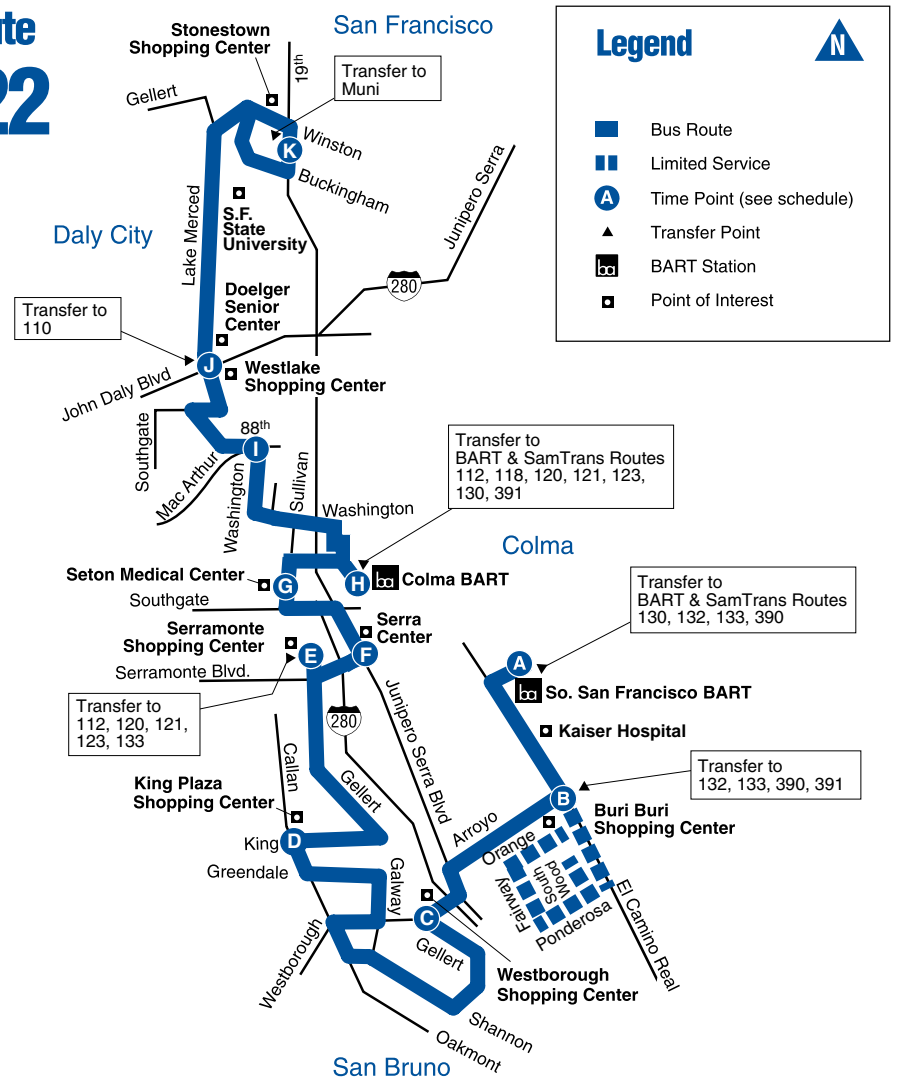

1-800-660-4287

(TTY Only) 650-508-6448

www.samtrans.com

samTrans

BART Connection

South San Francisco

- BART
- Kaiser Hospital
- Buri Buri Shopping Ctr.
- Westborough Shopping Ctr.
- King Plaza Shopping Ctr.

Colma

- Serra Center
- BART

Daly City

- Serramonte Shopping Ctr.
- Seton Medical Center
- Westlake Shopping Ctr.
- Doelger Senior Center

San Francisco

- S.F. State University
- Stonestown Shopping Ctr.

122

Route 122

How to Use this Timetable:

Locate the time point (A) on the map prior to where you want to board the bus. Not all bus stops are shown. Find the same time point on the schedule. The departure and arrival times are listed under each time point. To plan your trip, use this timetable with the SamTrans System Map, which shows where all routes operate. Trip-planning assistance is available by calling SamTrans.