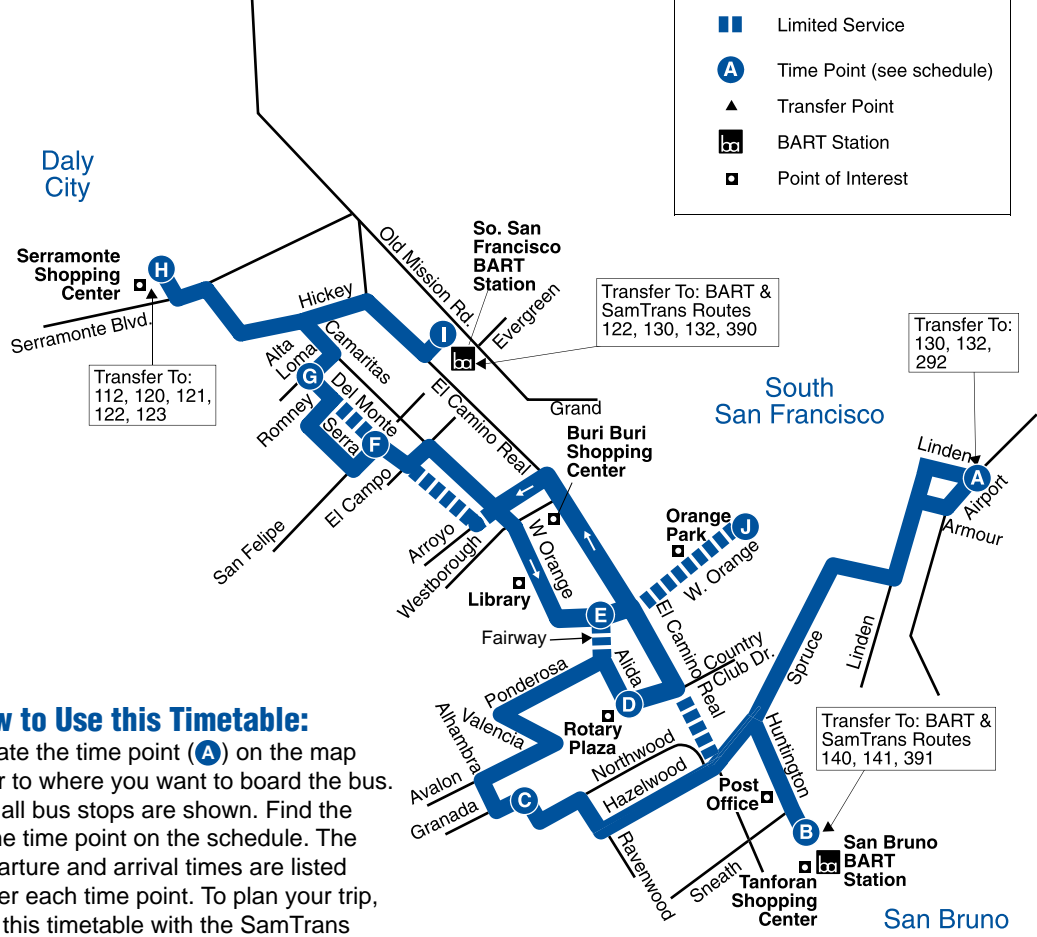

AM - light type. **PM - bold type.**
Not all stops shown. Please call 1-800-660-4287 for other bus stops.
No Sunday or Holiday service.
* School days only.

Weekdays to Serramonte

Conmuir/Granada	Del Monte/Romney	Airport/Linden	San Bruno BART Bay 3	Rotary Plaza	Del Monte/San Felipe	S.S.F. BART Bay 2	Serramonte Shopping Bay 1
C	G	A	B	D	F	I	H
—	—	5:57	6:06	6:16	6:25	6:32	6:40
—	—	6:27	6:36	6:46	6:55	7:02	7:10
—	—	6:57	7:08	7:18	7:27	7:35	7:44
—	—	7:27	7:38	7:48	7:57	8:05	8:14
—	—	7:57	8:09	8:19	8:28	8:36	8:45
8:15*	8:25*	—	—	—	—	—	—
—	—	8:27	8:39	8:49	8:58	9:05	9:14
—	—	8:57	9:10	9:20	9:29	9:36	9:46
—	—	9:57	10:10	10:20	10:29	10:36	10:46
—	—	10:57	11:11	11:23	11:32	11:39	11:50
—	—	11:57	12:11	12:23	12:32	12:39	12:50
—	—	12:57	1:12	1:24	1:33	1:40	1:51
—	—	1:57	2:12	2:24	2:33	2:41	2:53
—	—	2:57	3:12	3:24	3:33	3:41	3:53
—	—	3:57	4:12	4:24	4:33	4:41	4:53
—	—	4:27	4:42	4:54	5:03	5:11	5:23
—	—	4:57	5:11	5:23	5:32	5:40	5:52
—	—	5:27	5:41	5:52	6:01	6:09	6:21
—	—	5:57	6:09	6:20	6:29	6:37	6:48
—	—	6:27	6:39	6:50	6:59	7:07	7:17

AM - light type. **PM - bold type.**
Not all stops shown. Please call 1-800-660-4287 for other bus stops.
* School days only.

Route 133

How to Use this Timetable:
Locate the time point (A) on the map prior to where you want to board the bus. Not all bus stops are shown. Find the same time point on the schedule. The departure and arrival times are listed under each time point. To plan your trip, use this timetable with the SamTrans System Map, which shows where all routes operate. Trip-planning assistance is available by calling SamTrans.