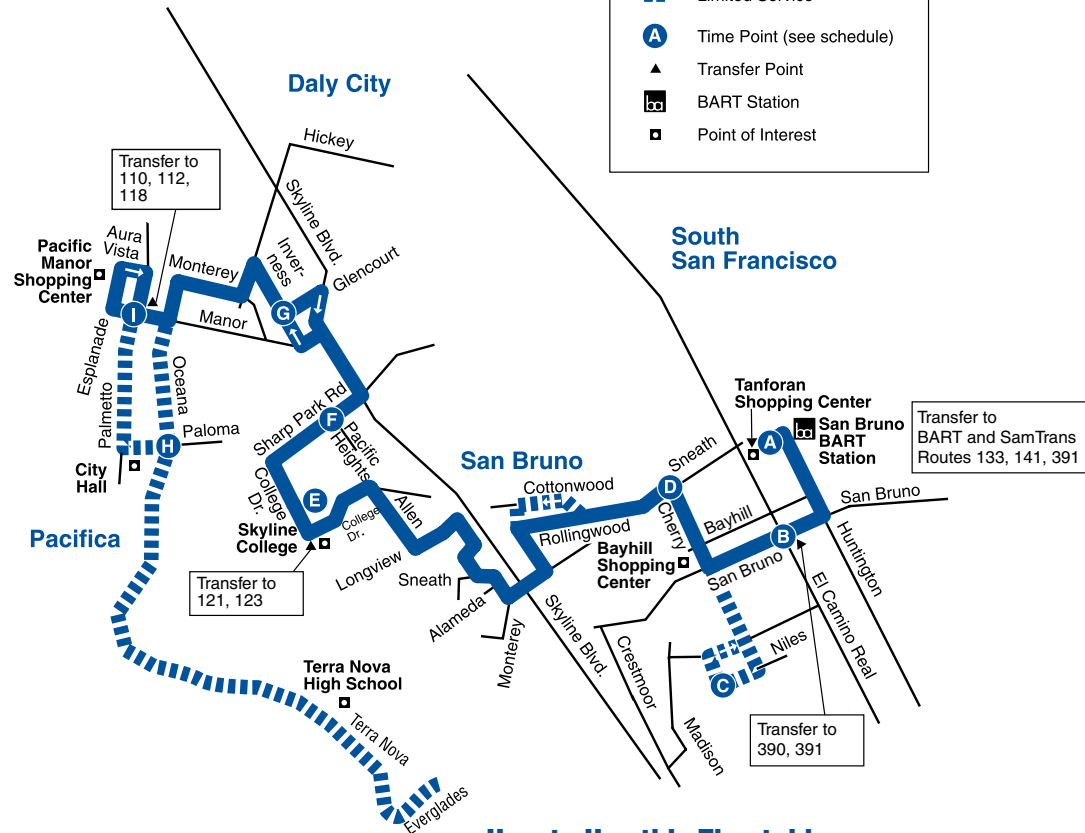

# Saturdays, Sundays and Holidays to San Bruno BART

I	G	F	E	D	A
Palmetto/ West Manor	Glencourt/ Inverness	Sharp Park/ Pacific Heights	Skyline College	Sneath Lane/ Cherry	San Bruno BART Bay 6
8:06	8:12	8:16	8:20	8:31	8:41
9:06	9:12	9:16	9:20	9:31	9:41
10:06	10:12	10:16	10:20	10:31	10:41
11:06	11:12	11:16	11:20	11:31	11:41
<b>12:06</b>	<b>12:12</b>	<b>12:16</b>	<b>12:20</b>	<b>12:31</b>	<b>12:41</b>
<b>1:06</b>	<b>1:12</b>	<b>1:16</b>	<b>1:20</b>	<b>1:31</b>	<b>1:41</b>
<b>2:06</b>	<b>2:12</b>	<b>2:16</b>	<b>2:20</b>	<b>2:31</b>	<b>2:41</b>
<b>3:06</b>	<b>3:12</b>	<b>3:16</b>	<b>3:20</b>	<b>3:31</b>	<b>3:41</b>
<b>4:06</b>	<b>4:12</b>	<b>4:16</b>	<b>4:20</b>	<b>4:31</b>	<b>4:41</b>
<b>5:06</b>	<b>5:12</b>	<b>5:16</b>	<b>5:20</b>	<b>5:31</b>	<b>5:41</b>
<b>6:06</b>	<b>6:12</b>	<b>6:16</b>	<b>6:20</b>	<b>6:31</b>	<b>6:41</b>

# Route 140

## How to Use this Timetable:

Locate the time point (A) on the map prior to where you want to board the bus. Not all bus stops are shown. Find the same time point on the schedule. The departure and arrival times are listed under each time point. To plan your trip, use this timetable with the SamTrans System Map, which shows where all routes operate. Trip-planning assistance is available by calling SamTrans.