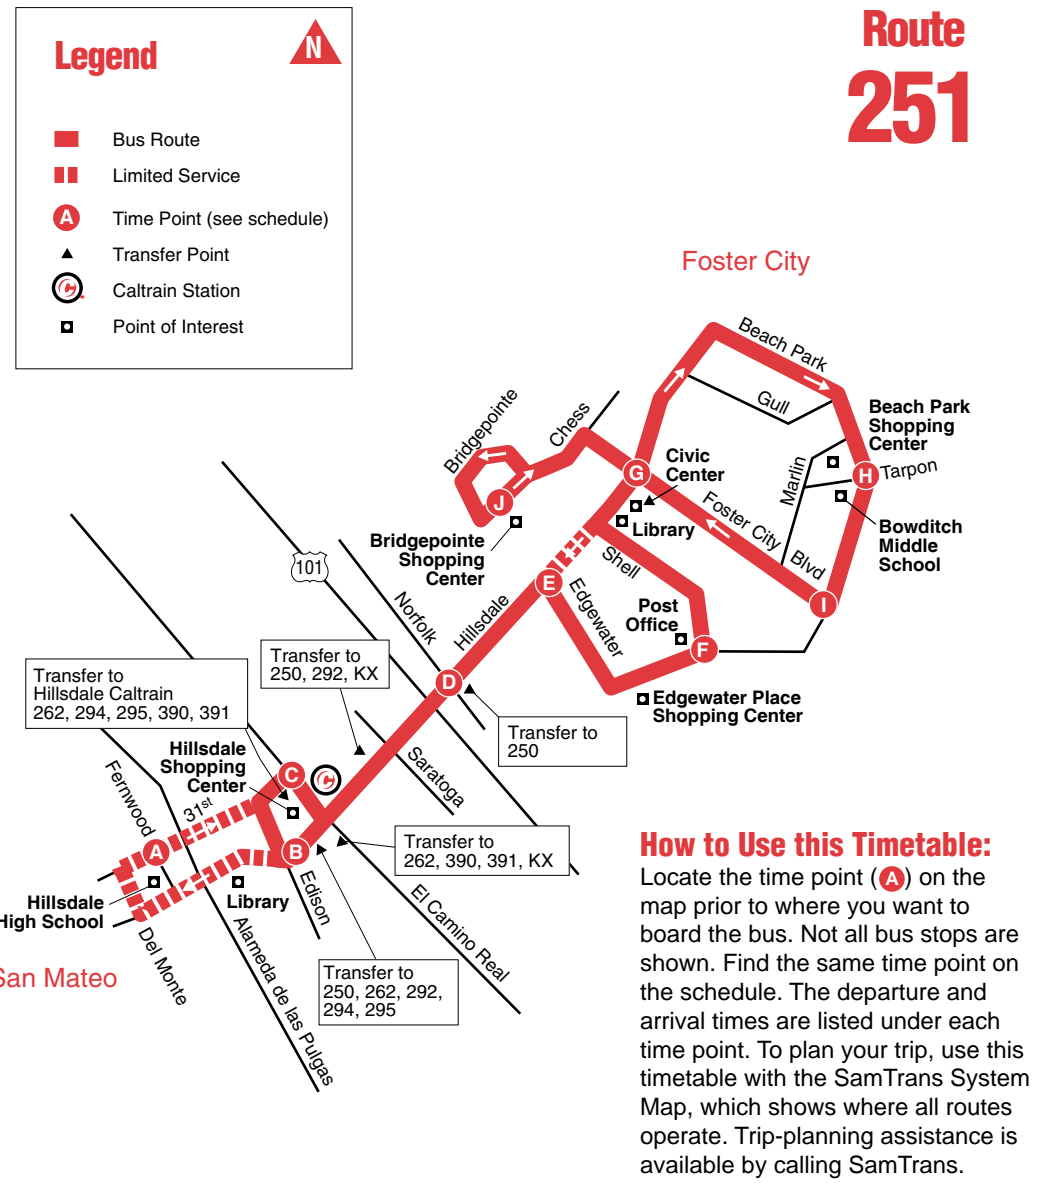

Weekdays to Foster City & Bridgepointe Shopping Center

	A	B	C	D	E	F	G	H	I	J
—	6:19	6:21	6:25	6:27	6:30	6:34	6:38	6:40	6:48	
—	7:19	7:22	7:27	7:30	7:33	7:37	7:42	7:44	7:53	
—	8:19	8:22	8:27	8:30	8:33	8:37	8:42	8:44	8:53	
—	9:19	9:21	9:26	9:29	9:32	9:36	9:40	9:42	9:50	
—	10:19	10:21	10:26	10:29	10:32	10:36	10:40	10:42	10:50	
—	11:19	11:21	11:26	11:29	11:32	11:36	11:40	11:42	11:50	
—	12:19	12:21	12:26	12:29	12:32	12:36	12:40	12:42	12:50	
—	1:19	1:22	1:27	1:30	1:34	1:38	1:43	1:45	1:53	
—	2:27	2:30	2:35	2:38	2:42	2:46	2:51	2:53	3:01	
3:29*	3:37	3:40	3:45	3:49	3:54	3:58	4:04	4:07	4:16	
—	4:47	4:50	4:55	4:59	5:04	5:08	5:14	5:17	5:26	
—	5:47	5:50	5:55	5:59	6:03	6:07	6:12	6:14	6:22	
—	6:47	6:50	6:54	6:57	7:01	7:05	7:09	7:11	7:19	
—	7:47	7:50	7:54	7:57	8:01	8:05	8:09	8:11	8:19	

AM - light type. **PM - bold type.**
No Sunday or Holiday service.
* School days only.
Not all stops shown. Please call 1-800-660-4287 for other bus stops.

How to Use this Timetable:
Locate the time point (A) on the map prior to where you want to board the bus. Not all bus stops are shown. Find the same time point on the schedule. The departure and arrival times are listed under each time point. To plan your trip, use this timetable with the SamTrans System Map, which shows where all routes operate. Trip-planning assistance is available by calling SamTrans.

Weekdays to Hillsdale Shopping Center

	J	H	I	G	F	E	D	B	C	A
5:41	5:49	5:51	5:54	5:57	6:00	6:02	6:06	6:08	6:08	—
6:19	6:27	6:29	6:32	6:35	6:38	6:40	6:44	6:46	6:46	—
6:54	7:02	7:04	7:08	7:12	7:15	7:17	7:22	7:24#	7:24#	7:30*
8:01	8:10	8:12	8:16	8:20	8:24	8:26	8:30	8:33	8:33	—
9:03	9:11	9:13	9:16	9:19	9:23	9:26	9:30	9:33	9:33	—
10:03	10:11	10:13	10:16	10:19	10:23	10:26	10:30	10:33	10:33	—
11:00	11:08	11:10	11:14	11:18	11:22	11:25	11:30	11:33	11:33	—
12:00	12:08	12:10	12:14	12:18	12:22	12:25	12:30	12:33	12:33	—
1:00	1:08	1:10	1:14	1:18	1:22	1:25	1:30	1:33	1:33	—
—	1:50**	1:52**	1:56**	2:00**	2:04**	2:07**	2:12**	2:15**	2:15**	—
2:05	2:13	2:15	2:19	2:23	2:27	2:30	2:35	2:38	2:38	—
3:10	3:18	3:20	3:24	3:28	3:32	3:35	3:40	3:43	3:43	—
4:25	4:34	4:36	4:40	4:44	4:48	4:51	4:57	5:01	5:01	—
5:35	5:44	5:46	5:50	5:54	5:58	6:01	6:07	6:11	6:11	—
6:30	6:38	6:40	6:43	6:47	6:51	6:53	6:59	7:03	7:03	—
7:20	—	—	7:24	—	7:26	7:28	7:34	—	—	—

AM - light type. **PM - bold type.**
No Sunday or Holiday service.
* Schools days only.
** Wednesdays, school days only.
# Not served on school days.
Not all stops shown. Please call 1-800-660-4287 for other bus stops.