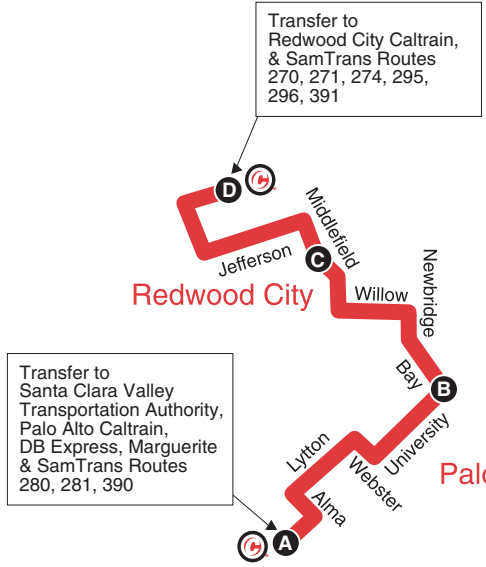

Weekdays to Redwood City

Palo Alto Caltrain Bay 8	Bay/ University	Middlefield/ 5 th	Redwood City Caltrain
A	B	C	D
10:45	10:57	11:11	11:21
11:45	11:57	12:11	12:21
3:45	3:57	4:11	4:21
4:45	4:57	5:11	5:21

Route 297 does not operate mid-day.
Call 1-800-660-4287 for alternate service information.

AM - light type. PM - bold type.
Not all stops listed.
Please call 1-800-660-4287 for other bus stops.

Saturdays to Redwood City

Palo Alto Caltrain Bay 8	Bay/ University	Middlefield/ 5 th	Redwood City Caltrain
A	B	C	D
6:45	6:57	7:11	7:21
7:45	7:57	8:11	8:21
8:45	8:57	9:11	9:21
9:45	9:57	10:11	10:21
10:45	10:57	11:11	11:21

11:45	11:57	12:11	12:21
3:45	3:57	4:11	4:21
4:45	4:57	5:11	5:21
5:45	5:57	6:11	6:21
6:45	6:57	7:11	7:21

7:45	7:57	8:11	8:21
------	------	------	------

Route 297 does not operate mid-day.
Call 1-800-660-4287 for alternate service information.

Route 297

Legend 

-  Bus Route
-  Time Point (see schedule)
-  Transfer Point
-  Caltrain Station
-  BART Station
-  Park & Ride Lot
-  Airport
-  Point of Interest