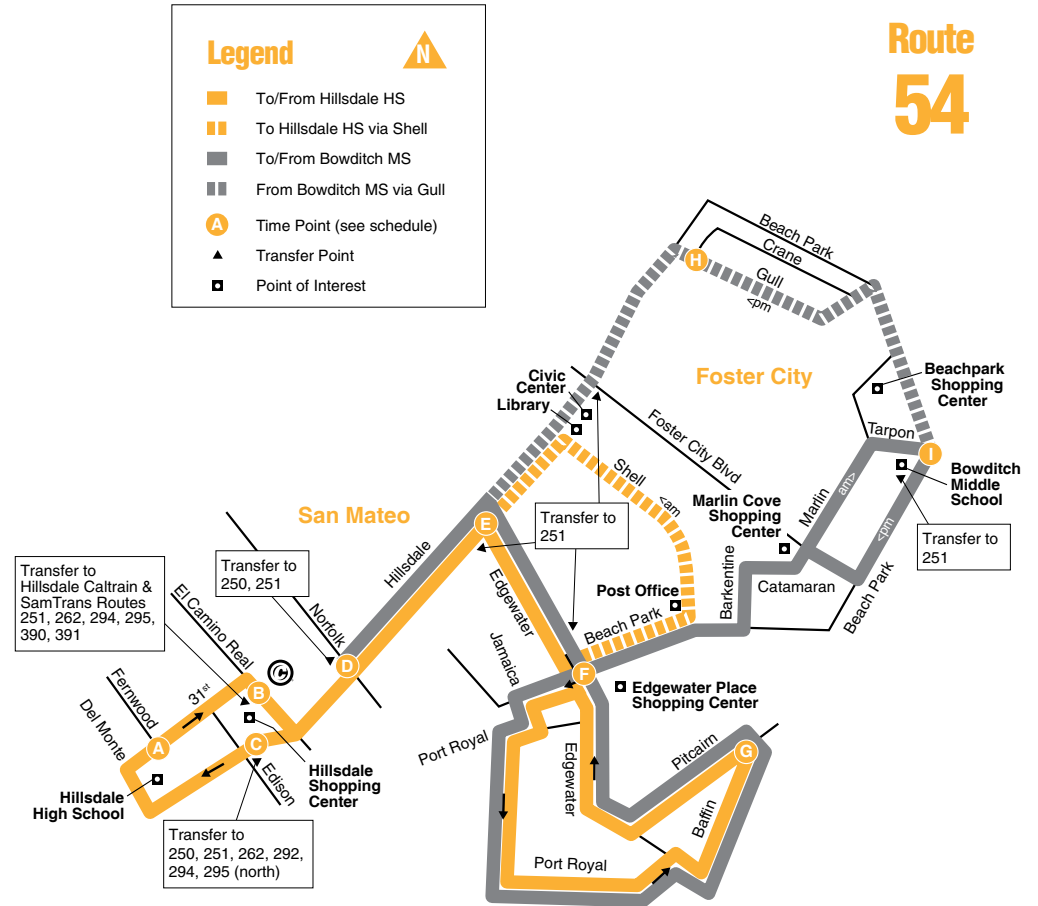

www.samtrans.com

San Mateo

- Hillsdale High School
- Hillsdale Shop. Ctr.

Foster City

- Edgewater Place Shop. Ctr.
- Post Office
- Marlin Cove Shop. Ctr.
- Bowditch Middle School
- Beachpark Shop. Ctr.
- Civic Center
- Library

Effective 4/10/11

Information
1-800-660-4287
www.samtrans.com

Route 54

How to Use this Timetable:

Locate the time point (Ⓐ) on the map prior to where you want to board the bus. Not all bus stops are shown. Find the same time point on the schedule. The departure and arrival times are listed under each time point. To plan your trip, use this timetable with the SamTrans System Map, which shows where all routes operate. Trip-planning assistance is available by calling SamTrans.

Route 54 Weekdays

Mornings To Hillsdale High School

Mornings To Bowditch Middle School

Afternoons From Hillsdale High School

Afternoons From Bowditch Middle School

AM - light type. PM - dark type.

* Travels via Shell Parkway. Please refer to map symbol ■ ■ ■ ■
 Not all stops shown. Please call 1-800-660-4287 for other bus stops.

This route runs on school days only.
No Saturday, Sunday or Holiday service.