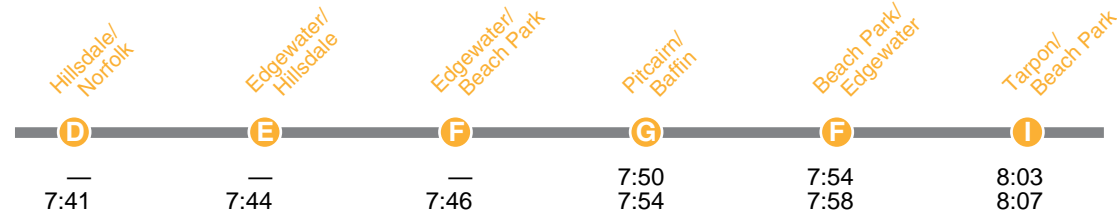

Effective 4/10/11

Information
1-800-660-4287
www.samtrans.com

Route 54

How to Use this Timetable:

Locate the time point (Ⓐ) on the map prior to where you want to board the bus. Not all bus stops are shown. Find the same time point on the schedule. The departure and arrival times are listed under each time point. To plan your trip, use this timetable with the SamTrans System Map, which shows where all routes operate. Trip-planning assistance is available by calling SamTrans.

Route 54 Weekdays

Mornings To Hillsdale High School

Mornings To Bowditch Middle School

Afternoons From Hillsdale High School

Afternoons From Bowditch Middle School

AM - light type. PM - dark type.

* Travels via Shell Parkway. Please refer to map symbol ■ ■ ■ ■
 Not all stops shown. Please call 1-800-660-4287 for other bus stops.