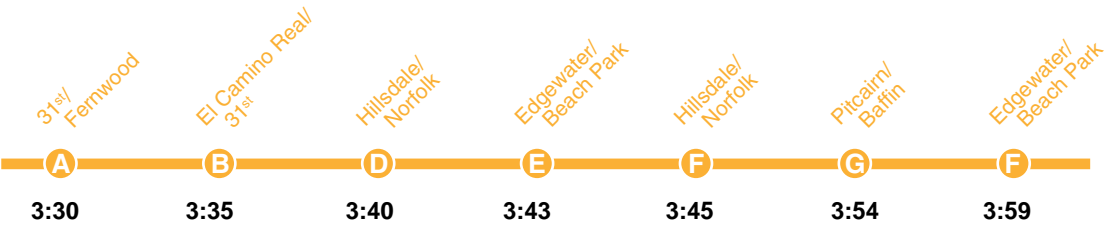

Effective 4/10/11

Information
1-800-660-4287
www.samtrans.com

Route 54

How to Use this Timetable:

Locate the time point (Ⓐ) on the map prior to where you want to board the bus. Not all bus stops are shown. Find the same time point on the schedule. The departure and arrival times are listed under each time point. To plan your trip, use this timetable with the SamTrans System Map, which shows where all routes operate. Trip-planning assistance is available by calling SamTrans.

Route 54 Weekdays

Mornings To Hillsdale High School

Mornings To Bowditch Middle School

Afternoons From Hillsdale High School

Afternoons From Bowditch Middle School

AM - light type. PM - dark type.

* Travels via Shell Parkway. Please refer to map symbol ■ ■ ■ ■
 Not all stops shown. Please call 1-800-660-4287 for other bus stops.

This route runs on school days only.
No Saturday, Sunday or Holiday service.

AM - light type. PM - dark type.

** Wednesday, School days only.
 *** Does NOT operate on Wednesday, School days.
 Not all stops shown. Please call 1-800-660-4287 for other bus stops.

This route runs on school days only.
No Saturday, Sunday or Holiday service.