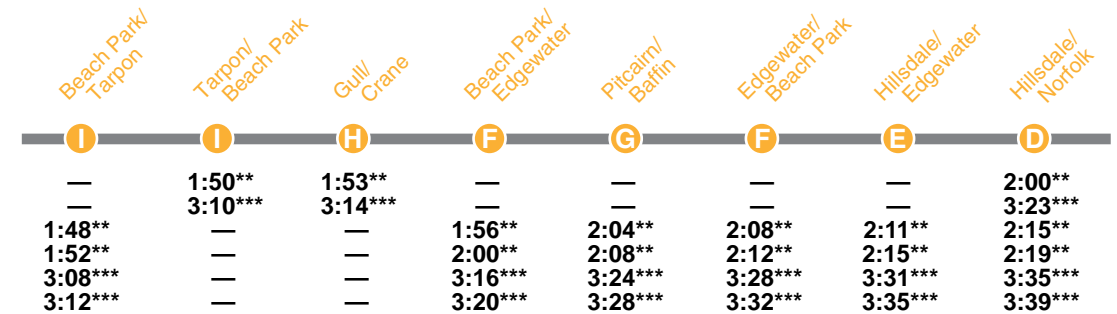

Effective 4/10/11

Information
1-800-660-4287
www.samtrans.com

Route 54

How to Use this Timetable:

Locate the time point (Ⓐ) on the map prior to where you want to board the bus. Not all bus stops are shown. Find the same time point on the schedule. The departure and arrival times are listed under each time point. To plan your trip, use this timetable with the SamTrans System Map, which shows where all routes operate. Trip-planning assistance is available by calling SamTrans.

Route 54 Weekdays

Mornings To Hillsdale High School

Mornings To Bowditch Middle School

Afternoons From Hillsdale High School

Afternoons From Bowditch Middle School

AM - light type. PM - dark type.

* Travels via Shell Parkway. Please refer to map symbol ■ ■ ■ ■
 Not all stops shown. Please call 1-800-660-4287 for other bus stops.

This route runs on school days only.
No Saturday, Sunday or Holiday service.

AM - light type. PM - dark type.

** Wednesday, School days only.
 *** Does NOT operate on Wednesday, School days.
 Not all stops shown. Please call 1-800-660-4287 for other bus stops.

This route runs on school days only.
No Saturday, Sunday or Holiday service.