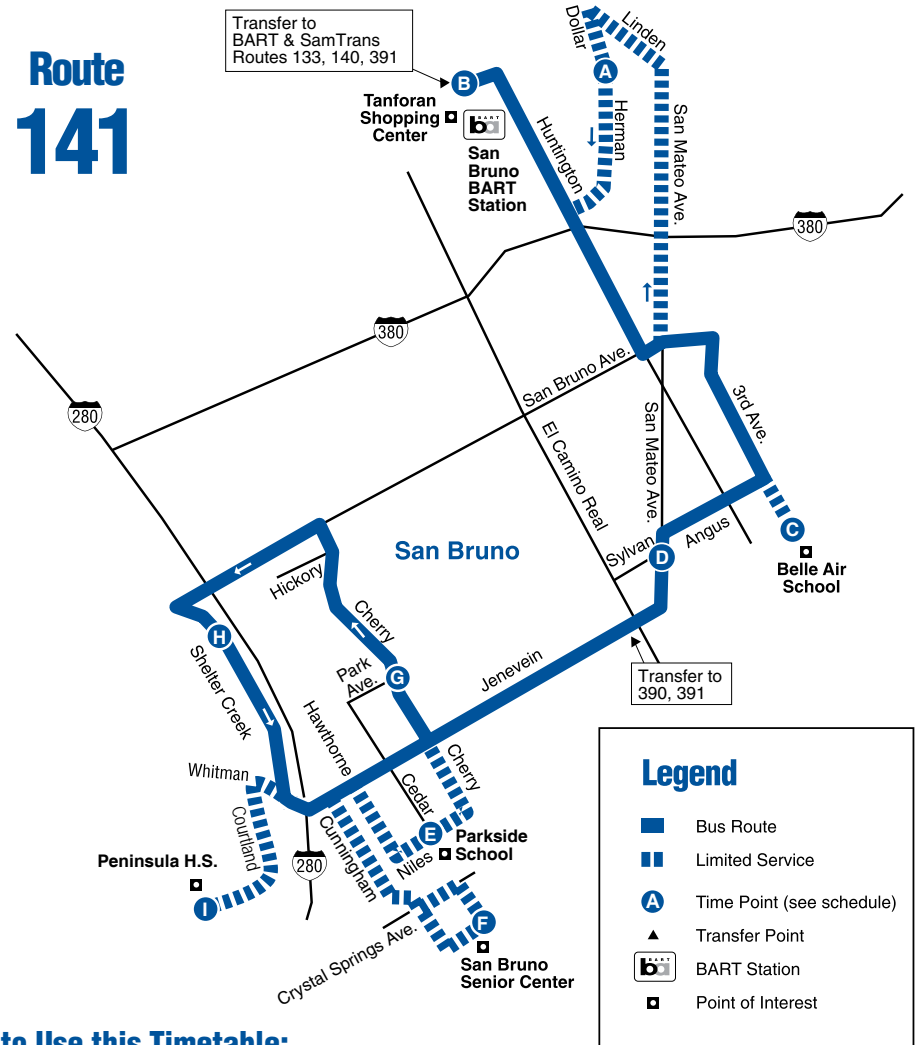

samTrans

BART Connection

San Bruno

- BART
- Tanforan Shop. Ctr.
- Belle Air School
- San Bruno Senior Ctr.
- Peninsula H.S.
- Parkside School

Fares

	Local Fare	Day Pass*
Adult Age 18 - 64	\$2.00	\$6.00
Youth Age 17 and younger	\$1.25	\$3.75
Eligible Discount Age 65+, disabled & Medicare cardholder (proof of eligibility or identity required)	\$1.00	\$3.00

Route 141

Legend

- Bus Route
- Limited Service
- (A) Time Point (see schedule)
- ▲ Transfer Point
- (b) BART Station
- Point of Interest

How to Use this Timetable:

Locate the time point (A) on the map prior to where you want to board the bus. Not all bus stops are shown. Find the same time point on the schedule. The departure and arrival times are listed under each time point. To plan your trip, use this timetable with the SamTrans System Map, which shows where all routes operate. Trip-planning assistance is available by calling SamTrans.