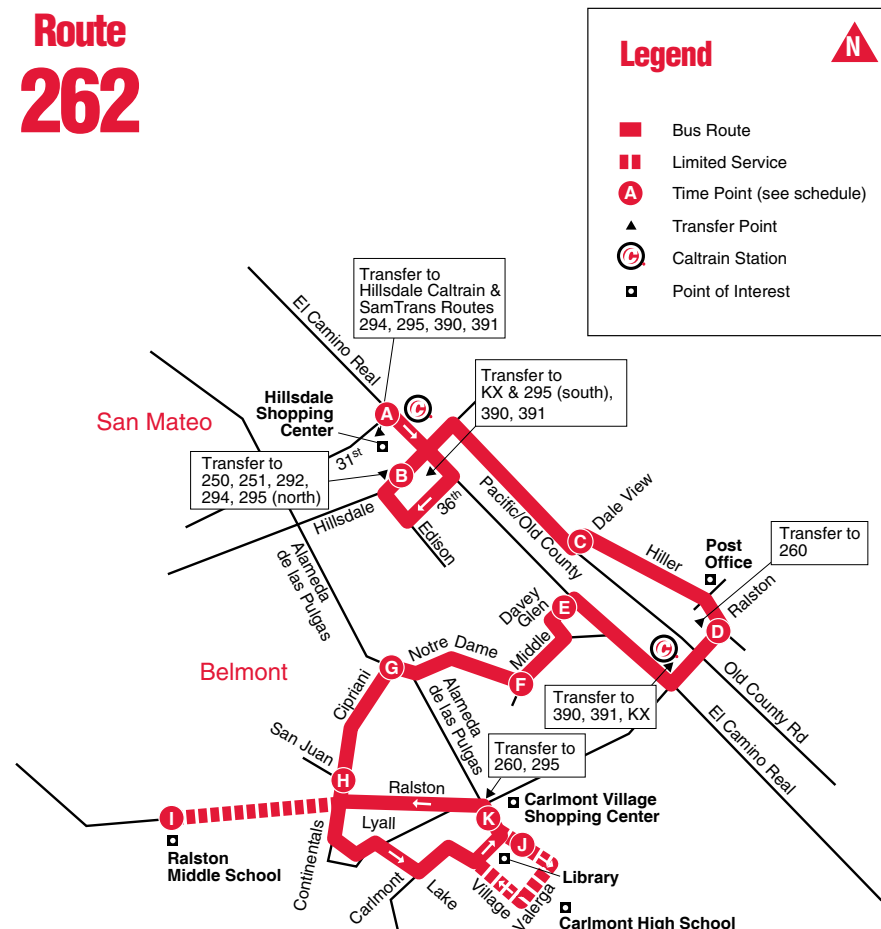

- Hillsdale Shop. Ctr.
- Hillsdale Caltrain

Belmont

- Post Office
- Caltrain
- Library
- Ralston Middle School
- Carlmont High School
- Carlmont Village Shop.

262

Route 262

How to Use this Timetable:

Locate the time point (A) on the map prior to where you want to board the bus. Not all bus stops are shown. Find the same time point on the schedule. The departure and arrival times are listed under each time point. To plan your trip, use this timetable with the SamTrans System Map, which shows where all routes operate. Trip-planning assistance is available by calling SamTrans.

Effective 8/26/12

Information
1-800-660-4287
www.samtrans.com

Route 262

Weekdays to Carlmont Village

A	B	C	D	E	F	G	H	I	K
7:01	7:04	7:11	7:16	7:19	7:22	7:26	7:30J	—	7:40
—	—	—	—	7:46S	7:49S	7:53S	7:57S	8:07S	—
7:31S	7:34S	7:41S	7:46S	7:49S	7:52S	7:56S	8:00S	8:10S	—
8:05	8:08	8:15	8:18	8:21	8:23	8:27	8:30K	—	8:40
9:05	9:08	9:15	9:18	9:21	9:23	9:27	9:30	—	9:35
10:05	10:08	10:15	10:18	10:21	10:23	10:27	10:30	—	10:35
11:05	11:08	11:15	11:18	11:21	11:23	11:27	11:30	—	11:35
12:05	12:08	12:15	12:18	12:21	12:23	12:27	12:30	—	12:35
1:10	1:13	1:20	1:23	1:26	1:28	1:32	1:35	—	1:40
2:10	2:13	2:20	2:23	2:26	2:28	2:32	2:35	—	2:40
3:17	3:21	3:28	3:32	3:35	3:37	3:41	3:44	—	3:49
4:17	4:21	4:28	4:32	4:36	4:39	4:42	4:46	—	4:50
5:22	5:26	5:33	5:37	5:41	5:44	5:47	5:51	—	5:55
6:22	6:26	6:33	6:37	6:41	6:44	6:47	6:51	—	6:55