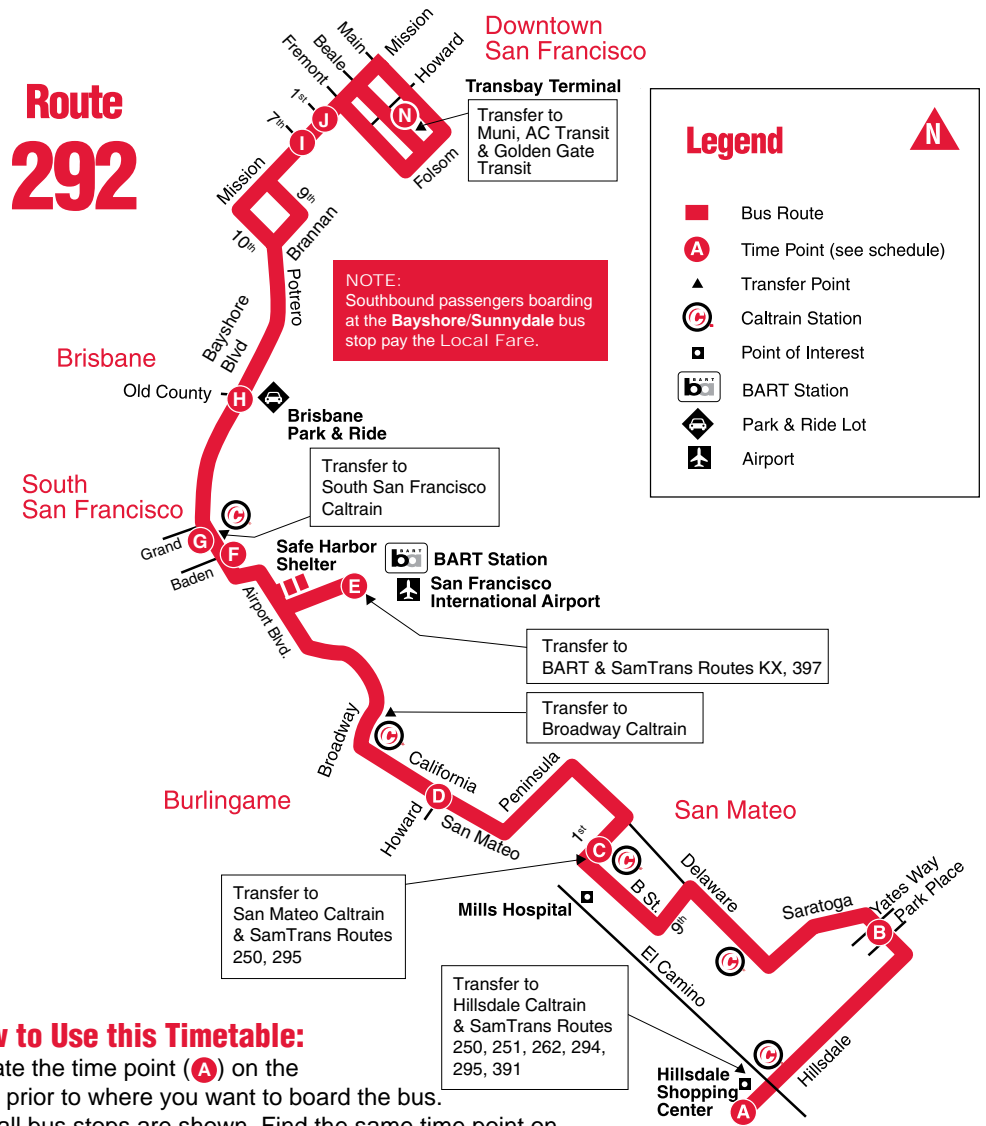

San Francisco Stops Restriction

SamTrans cannot pick up northbound passengers at San Francisco stops. Southbound, passengers boarding in San Francisco may not disembark in San Francisco.

Weekends to San Mateo

San Francisco Stops Restriction

SamTrans cannot pick up northbound passengers at San Francisco stops. Southbound, passengers boarding in San Francisco may not disembark in San Francisco.

Route 292

How to Use this Timetable:

Locate the time point (A) on the map prior to where you want to board the bus. Not all bus stops are shown. Find the same time point on the schedule. The departure and arrival times are listed under each time point. To plan your trip, use this timetable with the SamTrans System Map, which shows where all routes operate. Trip-planning assistance is available by calling SamTrans.