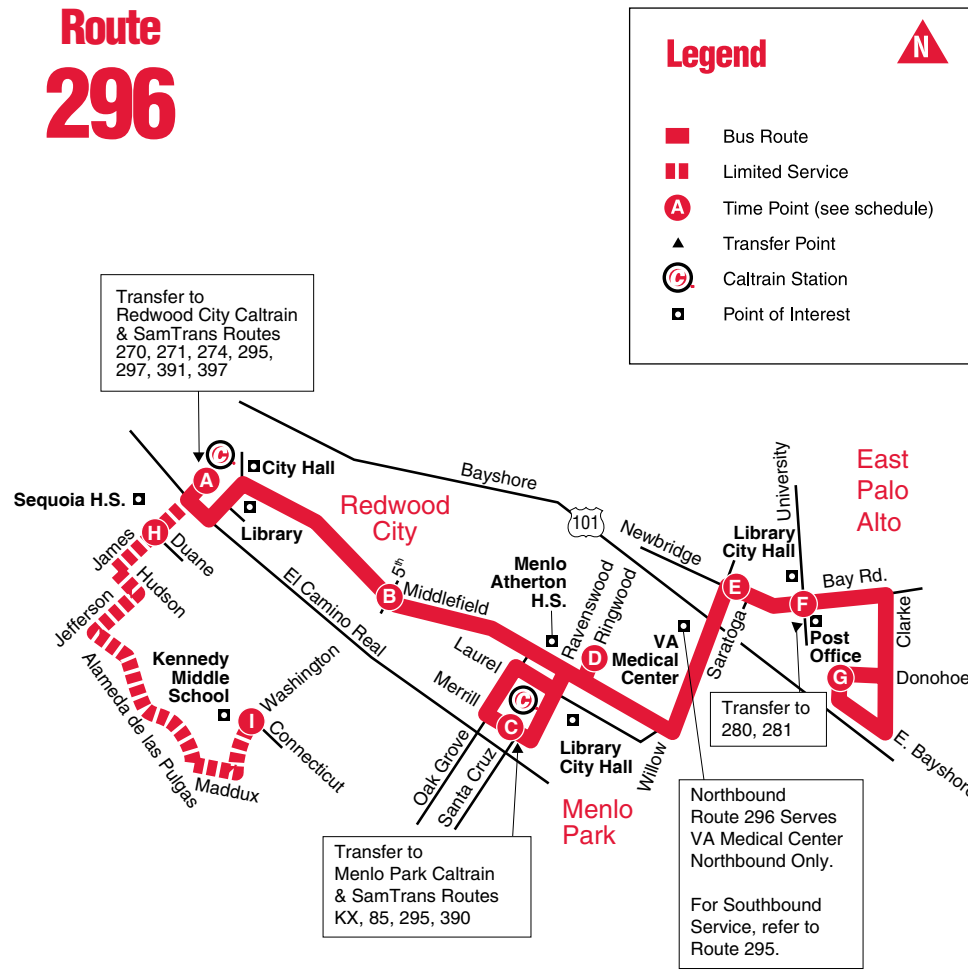

Weekdays to East Palo Alto

Redwood City Caltrain	Middlefield/ 5 th	Merrill/ Santa Cruz	Ringwood/ Middlefield	Newbridge/ Willow	Bay/ University	East Bayshore/ Donohoe
A	B	C	D	E	F	G
6:34	6:44	6:54	-	7:07	7:11	7:20
7:04	7:16	7:27	-	7:40	7:44	7:53
7:34	7:49	8:02	-	8:16	8:21	8:30
8:04	8:19	8:32	-	8:45	8:49	8:58
8:34	8:48	9:00	-	9:13	9:17	9:26
9:00	9:12	9:22	-	9:35	9:39	9:47
9:30	9:42	9:52	-	10:05	10:09	10:17
10:00	10:12	10:22	-	10:34	10:38	10:46
10:30	10:42	10:52	-	11:04	11:08	11:16
11:00	11:12	11:22	-	11:34	11:38	11:46
11:30	11:43	11:53	-	12:07	12:11	12:19
12:00	12:13	12:23	-	12:37	12:41	12:49
12:30	12:43	12:53	-	1:07	1:11	1:19
1:00	1:13	1:23	-	1:37	1:41	1:49
1:30	1:43	1:53	-	2:07	2:11	2:19
2:00	2:14	2:24	-	2:41	2:47	2:55
2:30	2:44	2:54	-	3:11	3:17	3:25
-	-	-	3:25*	3:36*	3:44*	3:52*
3:00	3:16	3:26	-	3:44	3:50	3:59
3:30	3:46	3:56	-	4:14	4:20	4:29
3:50	4:06	4:16	-	4:34	4:40	4:49
4:10	4:26	4:36	-	4:54	5:00	5:09
4:35	4:51	5:01	-	5:19	5:25	5:34
5:00	5:16	5:26	-	5:43	5:49	5:57
5:30	5:46	5:56	-	6:10	6:16	6:24
6:00	6:16	6:26	-	6:40	6:46	6:54
6:35	6:48	6:56	-	7:09	7:14	7:22
7:05	7:18	7:26	-	7:39	7:44	7:52
7:35	7:47	7:55	-	8:06	8:10	8:19
8:35	8:46	8:53	-	9:03	9:07	9:15
9:35	9:45	9:52	-	10:02	10:06	10:13

AM - light type. PM - bold type.
Not all stops listed. Please call 1-800-660-4287 for other bus stops.

Route 296

How to Use this Timetable:

Locate the time point (A) on the map prior to where you want to board the bus. Not all bus stops are shown. Find the same time point on the schedule. The departure and arrival times are listed under each time point. To plan your trip, use this timetable with the SamTrans System Map, which shows where all routes operate. Trip-planning assistance is available by calling SamTrans.