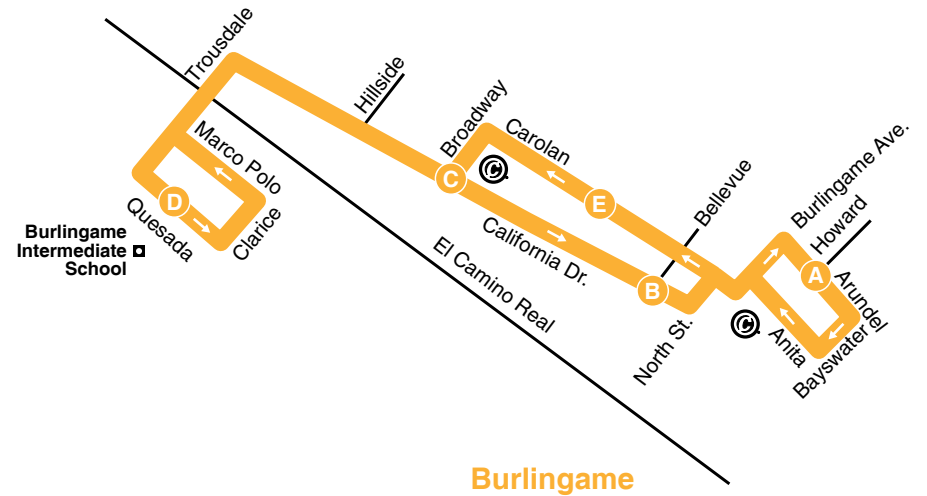

Discounted tokens available for purchase.  
Monthly passes are available on Clipper Card. Visit [www.samtrans.com/clipper](http://www.samtrans.com/clipper) for details  
SamTrans has fare arrangements with connecting transit districts. Call SamTrans Customer Service Center for details.

## Route 46

### Legend

- Bus Route
- A Time Point (see schedule)
- ▲ Transfer Point
- Ⓢ Caltrain Station
- Point of Interest

# Route 46