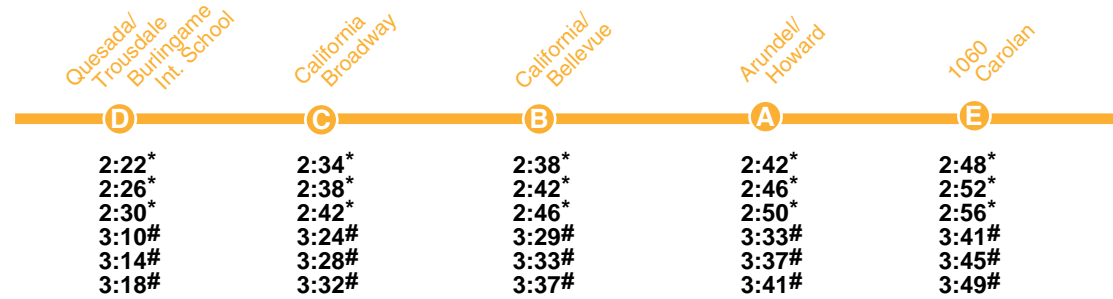

Weekdays from Burlingame Intermediate School

PM - dark type.
This route operates on school days only.
* Tuesday school days only.
# School days ONLY, Monday, Wednesday, Thursday and Friday.
Not all stops shown. Please call 1-800-660-4287 for other bus stops.