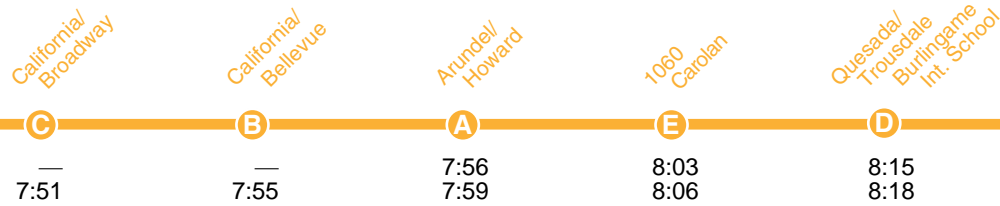

Route 46

Weekdays to Burlingame Intermediate School

AM - light type.
This route operates on school days only.
Not all stops shown. Please call 1-800-660-4287 for other bus stops.