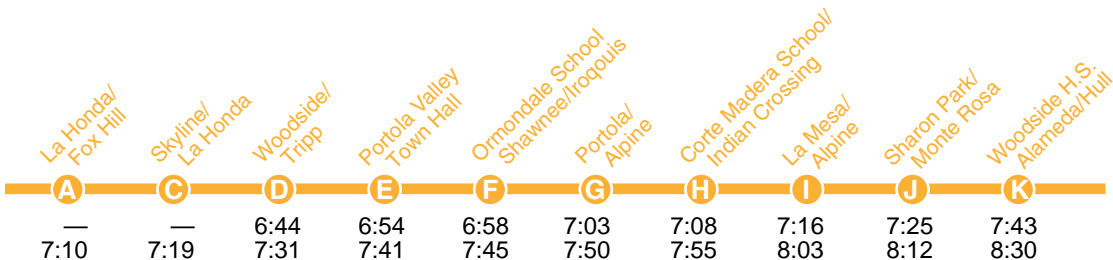

Effective 8/26/12

Information
1-800-660-4287
www.samtrans.com

Route 85

How to Use this Timetable:

Locate the time point (A) on the map prior to where you want to board the bus. Not all bus stops are shown. Find the same time point on the schedule. The departure and arrival times are listed under each time point. To plan your trip, use this timetable with the SamTrans System Map, which shows where all routes operate. Trip-planning assistance is available by calling SamTrans.

Route 85

Weekday Mornings

To Corte Madera, Ormondale, Woodside H.S.

To Menlo-Atherton H.S.

Weekday Afternoons

From Woodside H.S., Ormondale & Corte Madera

From Menlo-Atherton H.S.

AM - light type.
This route operates on school days only.
 Not all stops shown. Please call 1-800-660-4287 for other bus stops.