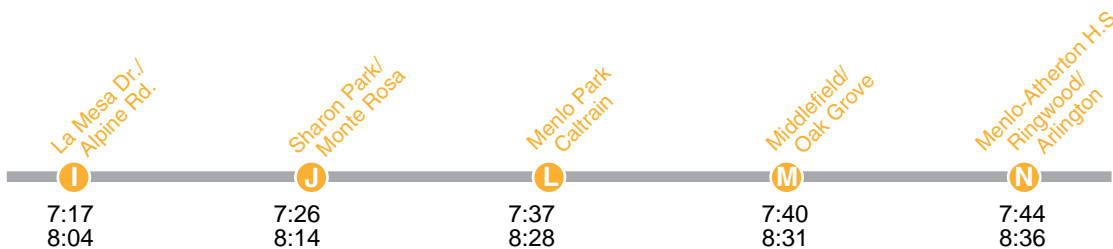

Effective 8/26/12

Information
1-800-660-4287
www.samtrans.com

Route 85

How to Use this Timetable:

Locate the time point (A) on the map prior to where you want to board the bus. Not all bus stops are shown. Find the same time point on the schedule. The departure and arrival times are listed under each time point. To plan your trip, use this timetable with the SamTrans System Map, which shows where all routes operate. Trip-planning assistance is available by calling SamTrans.

Route 85

Weekday Mornings

To Corte Madera, Ormondale, Woodside H.S.

To Menlo-Atherton H.S.

Weekday Afternoons

From Woodside H.S., Ormondale & Corte Madera

From Menlo-Atherton H.S.

AM - light type.
This route operates on school days only.
 Not all stops shown. Please call 1-800-660-4287 for other bus stops.

PM - dark type.
This route operates on school days only.
 * Mondays, Tuesdays, Thursdays and Fridays only.
 # Wednesday only.
 Not all stops shown. Please call 1-800-660-4287 for other bus stops.