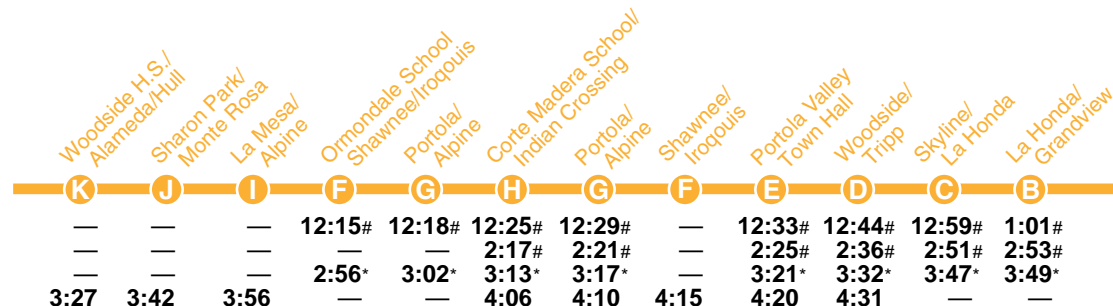

Effective 8/26/12

Information
1-800-660-4287
www.samtrans.com

Route 85

How to Use this Timetable:

Locate the time point (A) on the map prior to where you want to board the bus. Not all bus stops are shown. Find the same time point on the schedule. The departure and arrival times are listed under each time point. To plan your trip, use this timetable with the SamTrans System Map, which shows where all routes operate. Trip-planning assistance is available by calling SamTrans.

Route 85

Weekday Mornings

To Corte Madera, Ormondale, Woodside H.S.

To Menlo-Atherton H.S.

Weekday Afternoons

From Woodside H.S., Ormondale & Corte Madera

From Menlo-Atherton H.S.

AM - light type.
This route operates on school days only.
 Not all stops shown. Please call 1-800-660-4287 for other bus stops.

PM - dark type.
This route operates on school days only.
 * Mondays, Tuesdays, Thursdays and Fridays only.
 # Wednesday only.
 Not all stops shown. Please call 1-800-660-4287 for other bus stops.