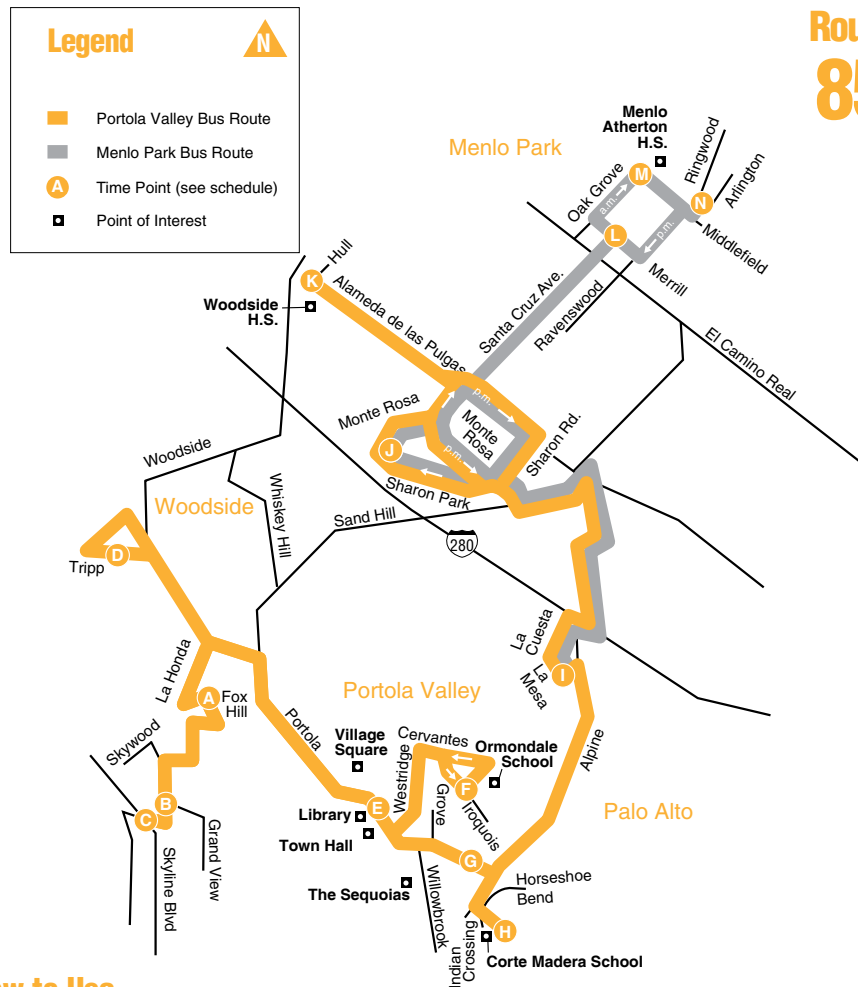

- Woodside H.S.

Menlo Park

- Menlo-Atherton H.S.

Palo Alto

Portola Valley

- The Sequoias
- Town Center
- Library
- Village Square
- Corte Madera School
- Ormondale School

Woodside

58

Effective 8/26/12

Information
1-800-660-4287
www.samtrans.com

Route 85

How to Use this Timetable:

Locate the time point (A) on the map prior to where you want to board the bus. Not all bus stops are shown. Find the same time point on the schedule. The departure and arrival times are listed under each time point. To plan your trip, use this timetable with the SamTrans System Map, which shows where all routes operate. Trip-planning assistance is available by calling SamTrans.

Route 85

Weekday Mornings

To Corte Madera, Ormondale, Woodside H.S.

To Menlo-Atherton H.S.

Weekday Afternoons

From Woodside H.S., Ormondale & Corte Madera

From Menlo-Atherton H.S.

AM - light type.
This route operates on school days only.
 Not all stops shown. Please call 1-800-660-4287 for other bus stops.

PM - dark type.
This route operates on school days only.
 * Mondays, Tuesdays, Thursdays and Fridays only.
 # Wednesday only.
 Not all stops shown. Please call 1-800-660-4287 for other bus stops.