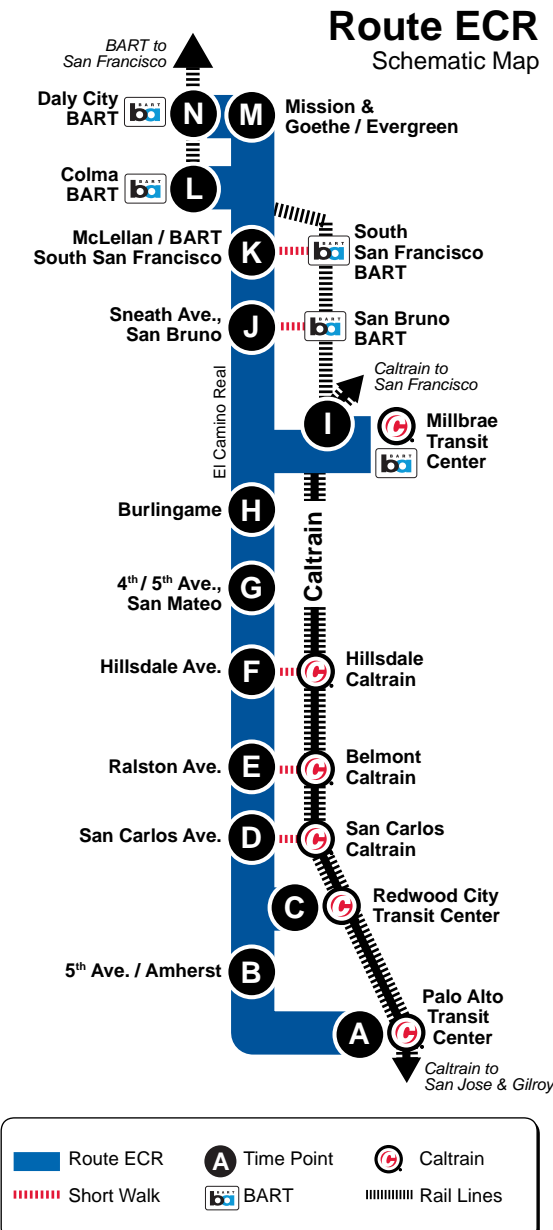

### Key Destinations:

BART stations, Caltrain stations, Shopping centers, Hospitals along El Camino Real.

**Traveling along El Camino Real**  
 SamTrans customers can now experience improved weekend service along El Camino Real between Palo Alto and Daly City. SamTrans consolidated Routes 390 and 391 into one line on weekends: Route ECR. Weekday Routes 390 and 391 remain unchanged.

This New Route ECR, which will operate only on weekends, will run every 20 minutes during most of the day along El Camino Real from the Palo Alto Transit Center to the Daly City BART Station.

**Please note:** The bus also will serve the Millbrae and Colma BART stations. Customers heading to the San Bruno and South San Francisco BART stations can transfer to other buses or walk from El Camino Real.

# Route ECR - Northbound