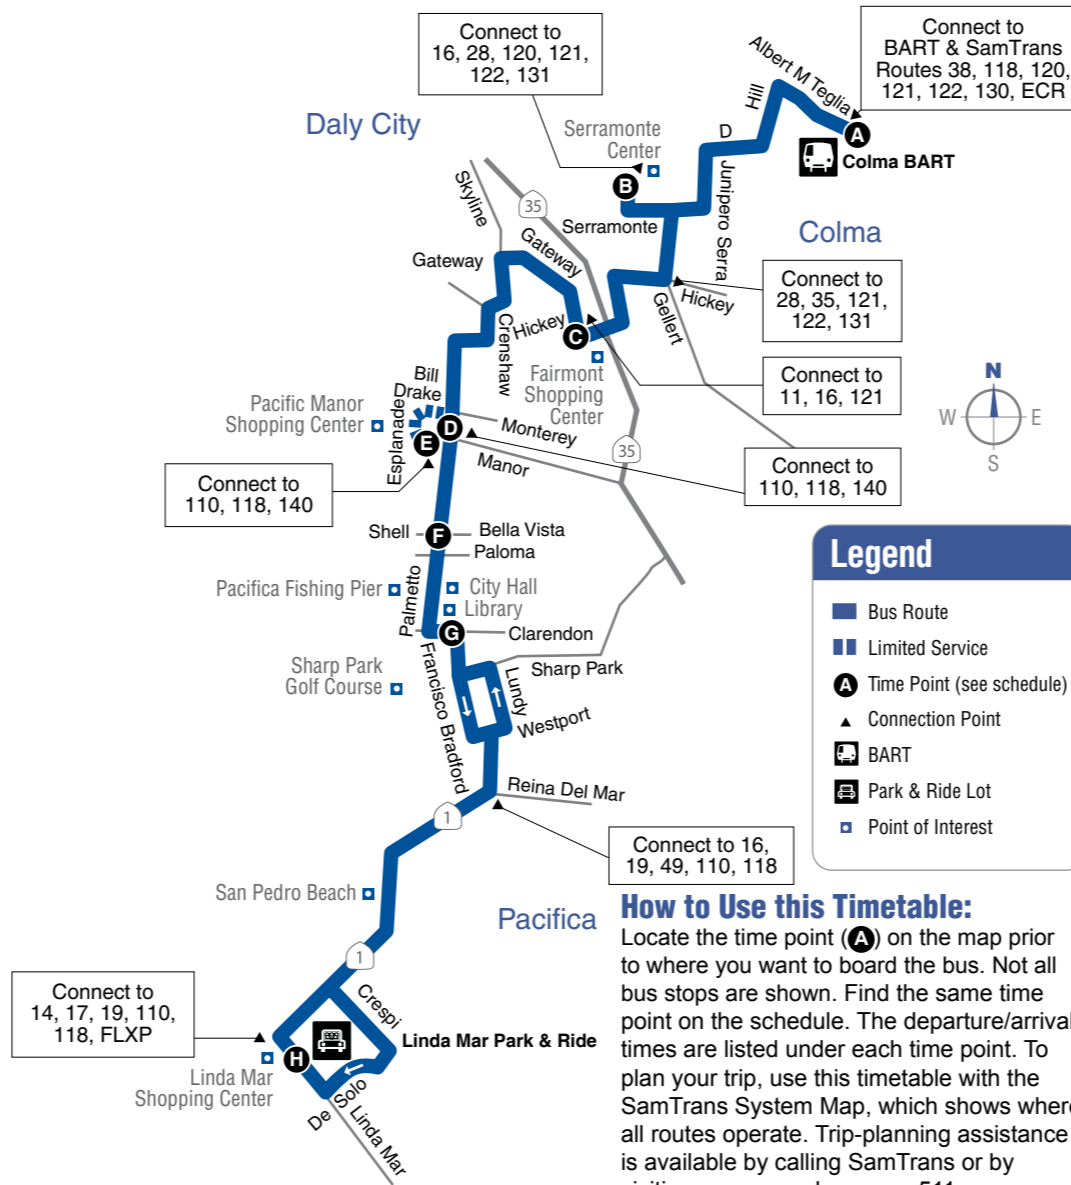

Sundays to Linda Mar Park & Ride

A	B	C	D	G	H
8:58	9:05	9:13	9:20	9:25	9:34
9:56	10:05	10:13	10:20	10:25	10:34
10:55	11:05	11:13	11:20	11:25	11:34
11:55	12:05	12:13	12:20	12:25	12:34
12:54	1:05	1:13	1:20	1:25	1:34
1:54	2:05	2:13	2:20	2:25	2:34
2:54	3:05	3:13	3:20	3:25	3:34
3:54	4:05	4:13	4:20	4:25	4:34
4:54	5:05	5:13	5:20	5:25	5:34
5:55	6:05	6:13	6:20	6:25	6:34
7:55	8:05	8:13	8:20	8:25	8:34

Weekdays to Colma BART

Linda Mar Park & Ride	Clarendon/Francisco	Palmetto/Manor	Gateway/Hickey	Serramonte Center	Colma BART
H	G	D	C	B	A
-	5:48	5:55	6:04	6:13	6:20
6:25	6:33	6:40	6:49	6:58	7:05
7:25	7:38	7:46	7:55	8:04	8:11
8:25	8:38	8:46	8:55	9:04	9:11
9:25	9:33	9:38	9:47	9:56	10:03
10:25	10:33	10:38	10:47	10:56	11:03
11:25	11:33	11:38	11:47	11:56	12:03
12:25	12:34	12:39	12:48	12:56	1:05
1:25	1:34	1:39	1:48	1:56	2:05
2:25	2:34	2:39	2:48	2:56	3:05
-	3:14*	3:21	3:30	-	-
3:20	3:29	3:36	3:45	3:55	4:04
4:20	4:29	4:36	4:45	4:55	5:04
5:20	5:28	5:34	5:42	5:51	6:00
6:25	6:33	6:39	6:47	6:56	7:05
7:30	7:37	7:42	7:50	7:57	8:05

Weekdays to Linda Mar Park & Ride

Colma BART	Serramonte Center	Gateway/Hickey	Palmetto/Manor	Clarendon/Francisco	Linda Mar Park & Ride
A	B	C	D	G	H
6:35	6:43	6:51	7:00	7:05	7:14
7:25	7:33	7:41	7:50	7:55	8:04
-	-	8:30*	8:37	8:42	-
8:25	8:34	8:43	8:50	8:55	9:04
9:10	9:19	9:28	9:35	9:40	9:49
10:10	10:19	10:28	10:35	10:40	10:49
11:10	11:20	11:29	11:36	11:41	11:50
12:10	12:20	12:29	12:36	12:41	12:50
1:16	1:26	1:35	1:43	1:48	1:58
2:16	2:26	2:35	2:43	2:48	2:58
3:16	3:26	3:35	3:43	3:48	3:58
4:16	4:26	4:35	4:43	4:48	4:58
5:16	5:26	5:35	5:43	5:48	5:58
6:16	6:26	6:34	6:42	6:47	6:56
7:16	7:26	7:34	7:42	7:47	7:56