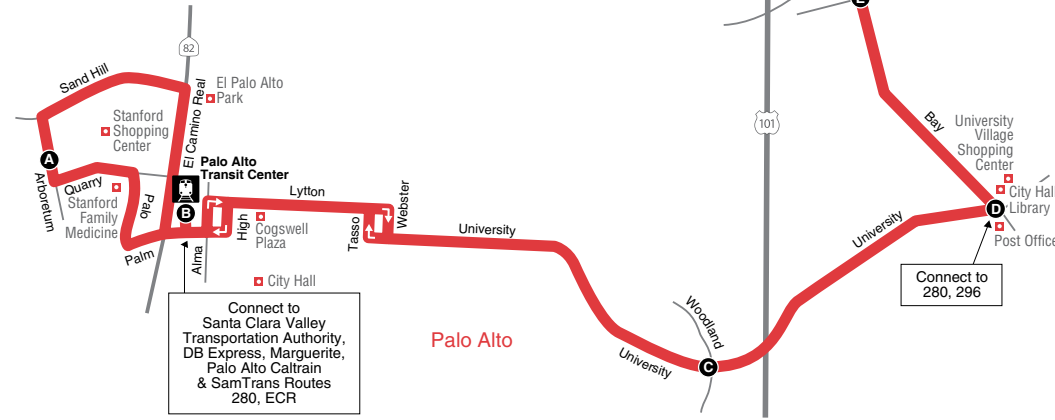

Saturdays to Onetta Harris Center

Stanford Shopping Center	Palo Alto Transit Center	University/Woodland	Bay/University	Newbridge/Saratoga	Onetta Harris Community Center
A	B	C	D	F	G
8:33	8:38	8:48	8:53	8:57	9:03
9:03	9:08	9:18	9:23	9:27	9:33
9:33	9:38	9:48	9:53	9:57	10:03
10:03	10:09	10:19	10:24	10:28	10:35
10:33	10:39	10:49	10:54	10:58	11:05
11:03	11:09	11:19	11:24	11:28	11:35
11:33	11:39	11:49	11:54	11:58	12:05
12:03	12:09	12:20	12:26	12:30	12:37
12:32	12:38	12:49	12:55	12:59	1:06
1:02	1:08	1:19	1:25	1:29	1:36
1:32	1:38	1:49	1:55	1:59	2:06
2:03	2:10	2:22	2:28	2:32	2:39
2:30	2:37	2:49	2:55	2:59	3:06
3:00	3:07	3:19	3:25	3:29	3:36
3:30	3:37	3:49	3:55	3:59	4:06
4:00	4:07	4:19	4:25	4:29	4:36
4:30	4:37	4:49	4:55	4:59	5:06
5:00	5:07	5:19	5:25	5:29	5:36
5:30	5:37	5:49	5:55	5:59	6:06
6:00	6:07	6:19	6:25	6:29	6:36
6:30	6:37	6:48	6:53	6:57	7:04
7:00	7:07	7:18	7:23	7:27	7:34

Legend

- Bus Route
- Time Point (see schedule)
- Connection Point
- Caltrain
- Point of Interest

How to Use this Timetable:

Locate the time point (A) on the map prior to where you want to board the bus. Not all bus stops are shown. Find the same time point on the schedule. The departure/arrival times are listed under each time point. To plan your trip, use this timetable with the SamTrans System Map, which shows where all routes operate. Trip-planning assistance is available by calling SamTrans or by visiting maps.google.com or 511.org.