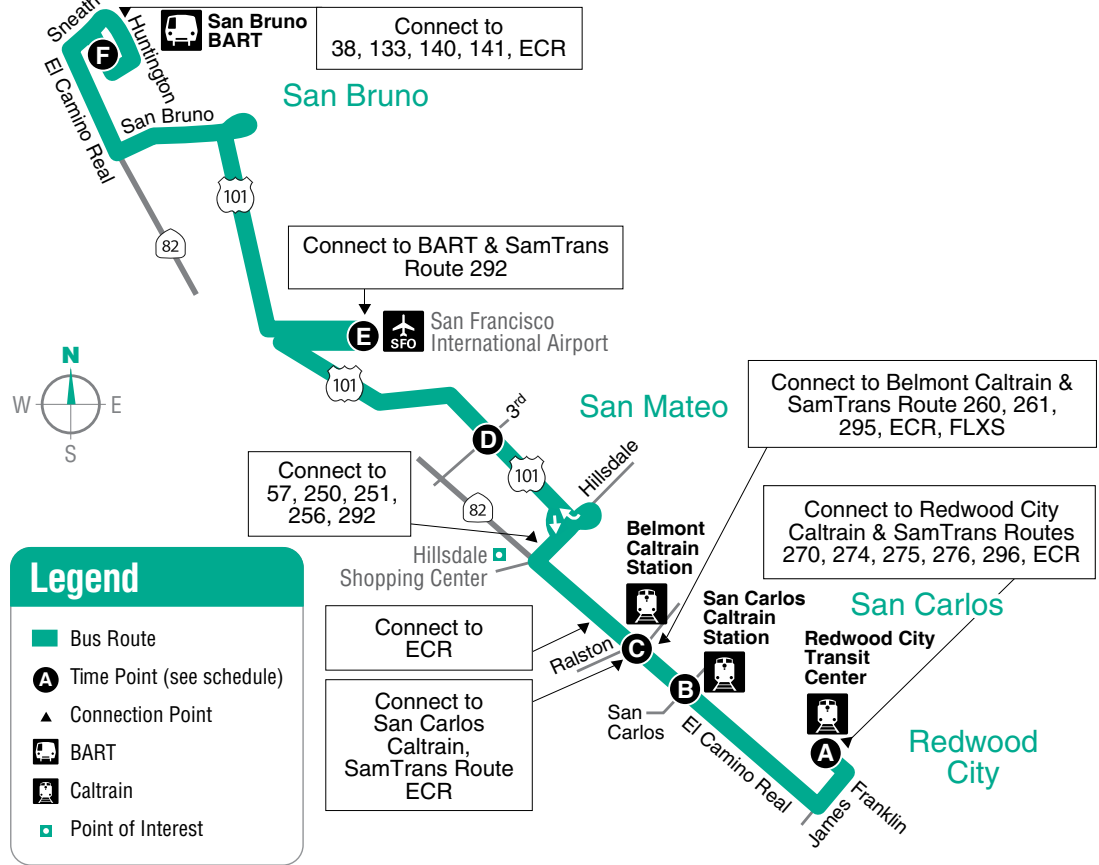

Discounted tokens available for purchase.

Monthly passes are available on Clipper card. Visit www.samtrans.com/clipper for details

398

Effective 1/26/14

- San Bruno**
 - BART
- San Francisco International Airport**
- San Mateo**
 - Highway 101/3rd
 - Hillsdale Caltrain
- Belmont**
 - Caltrain
- San Carlos**
 - Caltrain
- Redwood City**
 - Caltrain
 - Sequoia Station Shopping Center

Legend

- Bus Route
- A** Time Point (see schedule)
- ▲ Connection Point
- BART
- Caltrain
- Point of Interest

How to Use this Timetable:
Locate the time point (A) on the map prior to where you want to board the bus. Not all bus stops are shown. Find the same time point on the schedule. The departure/arrival times are listed under each time point. To plan your trip, use this timetable with the SamTrans System Map, which shows where all routes operate. Trip-planning assistance is available by calling SamTrans or by visiting maps.google.com or 511.org.

Information/Información
1-800-660-4287
(TTY 650-508-6448)

www.samtrans.com

Weekdays to San Bruno BART

Redwood City Transit Center	El Camino/ San Carlos	El Camino/ Ralston	Highway 101/ 3 rd	SF Airport Terminal A	San Bruno BART
A	B	C	D	E	F
9:00	9:12	9:18	9:33	9:46	9:54
10:00	10:12	10:18	10:33	10:45	10:53
11:00	11:13	11:19	11:34	11:46	11:54
12:00	12:13	12:19	12:34	12:46	12:54
1:00	1:13	1:19	1:34	1:47	1:55
2:00	2:12	2:19	2:34	2:47	2:55
3:00	3:12	3:19	3:34	3:47	3:55
4:00	4:12	4:19	4:34	4:47	4:55
5:00	5:13	5:21	5:36	5:51	5:59
6:00	6:13	6:20	6:35	6:50	6:58
7:00	7:12	7:17	7:32	7:46	7:54
8:00	8:12	8:17	8:31	8:42	8:50
9:00	9:10	9:15	9:29	9:40	9:48
10:00	10:09	10:13	10:26	10:37	10:45