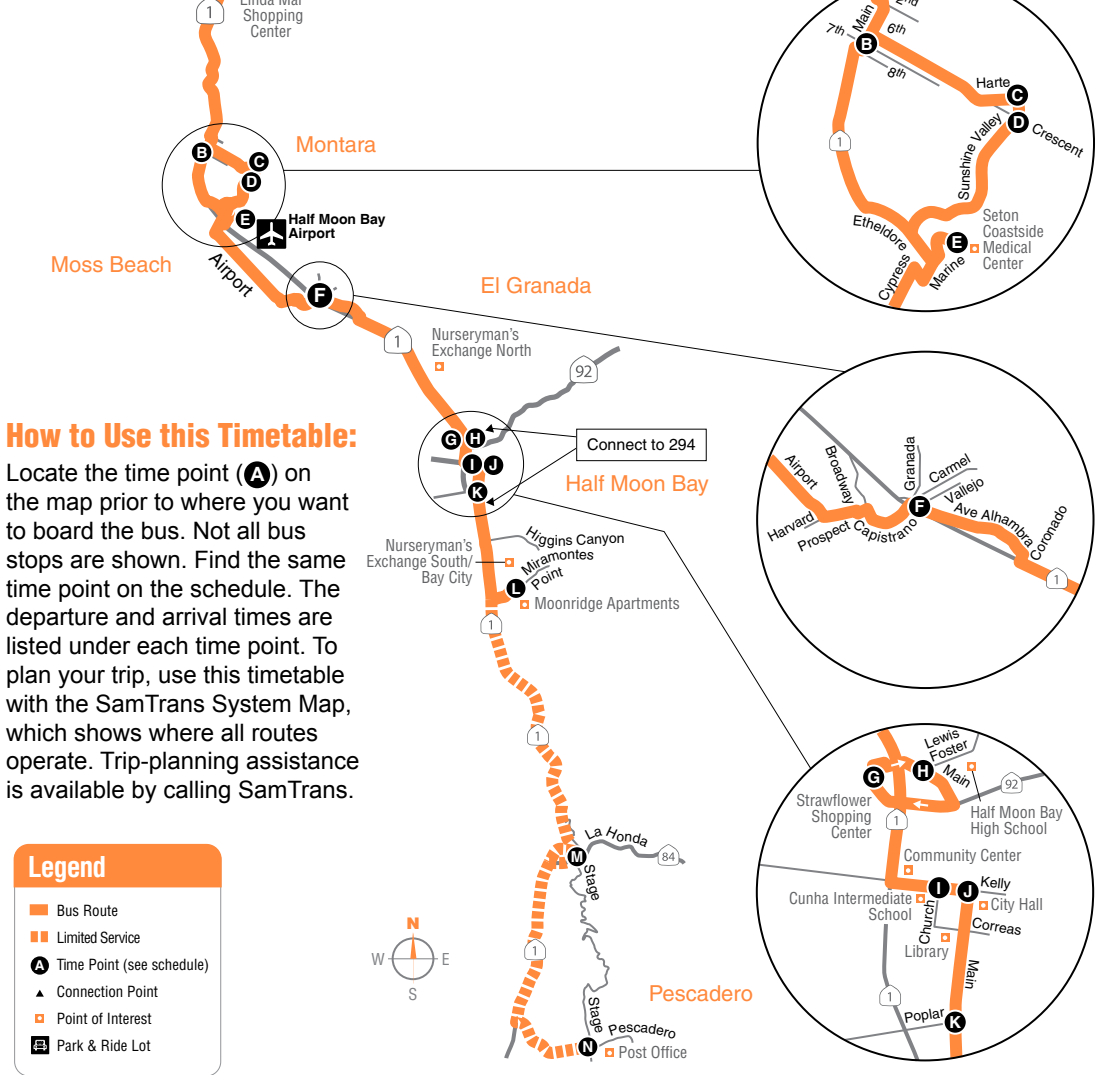

Weekends to Linda Mar Park & Ride

L	K	I	G	H	F	E	B	A
Miramontes/ Moonridge	Main/ Poplar	Kelly/ Church	Strawflower Shopping Center	Main/ Lewis Foster	Alhambra/ Vallejo	Seton Coastside Medical Center	Main/ 7 th	Linda Mar Park & Ride
5:13	5:17	5:20	5:25	5:27	5:36	5:45	5:50	5:59
7:09	7:13	7:16	7:22	7:24	7:36	7:45	7:50	7:59
9:05	9:10	9:13	9:20	9:22	9:35	9:44	9:49	9:59
11:05	11:10	11:13	11:20	11:22	11:35	11:44	11:49	11:59
1:04	1:09	1:12	1:20	1:22	1:35	1:44	1:49	1:59
3:05	3:10	3:13	3:21	3:23	3:36	3:45	3:50	4:00
5:06	5:10	5:13	5:20	5:22	5:35	5:45	5:50	5:59
7:09	7:13	7:16	7:22	7:24	7:35	7:45	7:50	7:59

Route 17

How to Use this Timetable:

Locate the time point (A) on the map prior to where you want to board the bus. Not all bus stops are shown. Find the same time point on the schedule. The departure and arrival times are listed under each time point. To plan your trip, use this timetable with the SamTrans System Map, which shows where all routes operate. Trip-planning assistance is available by calling SamTrans.