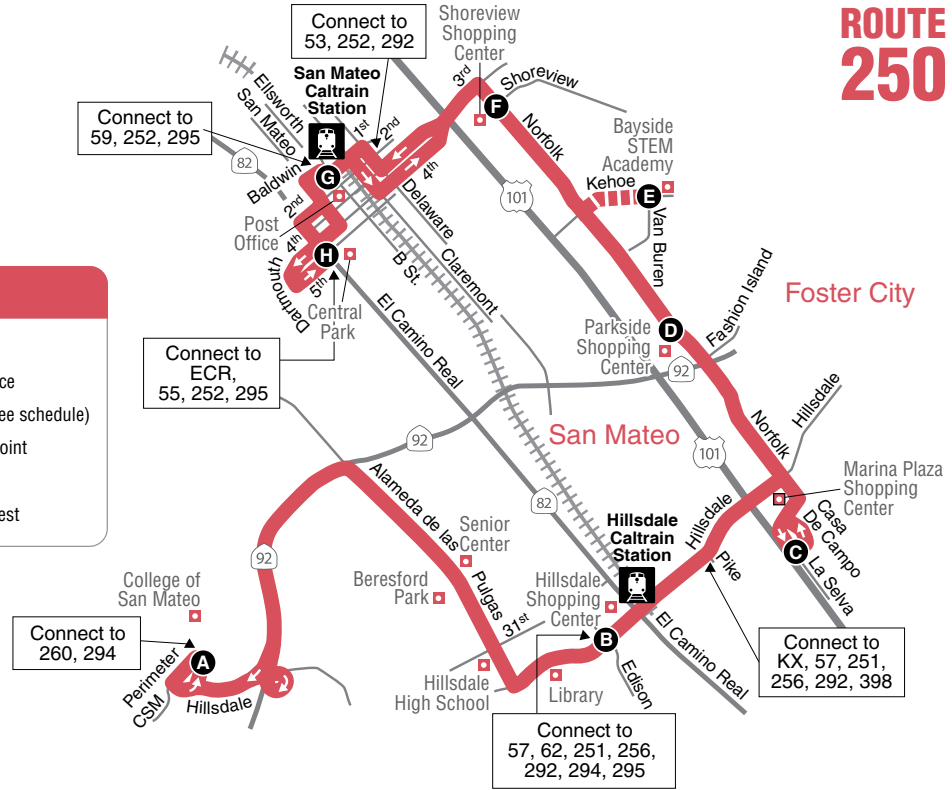

AM - light type. PM - bold type.
*School days only. **School Days Only - Mondays, Tuesdays, Thursdays, and Fridays. #School Days only - Wednesdays.
Bus is not considered late until 5 minutes past scheduled time. Not all stops shown. Please call 1-800-660-4287 for other bus stops.

Legend

- Bus Route
- Limited Service
- Time Point (see schedule)
- Connection Point
- Caltrain
- Point of Interest

How to Use this Timetable:
Locate the time point (A) on the map prior to where you want to board the bus. Not all bus stops are shown. Find the same time point on the schedule. The departure/arrival times are listed under each time point. To plan your trip, use this timetable with the SamTrans System Map, which shows where all routes operate. Trip-planning assistance is available by calling SamTrans or by visiting maps.google.com or 511.org.