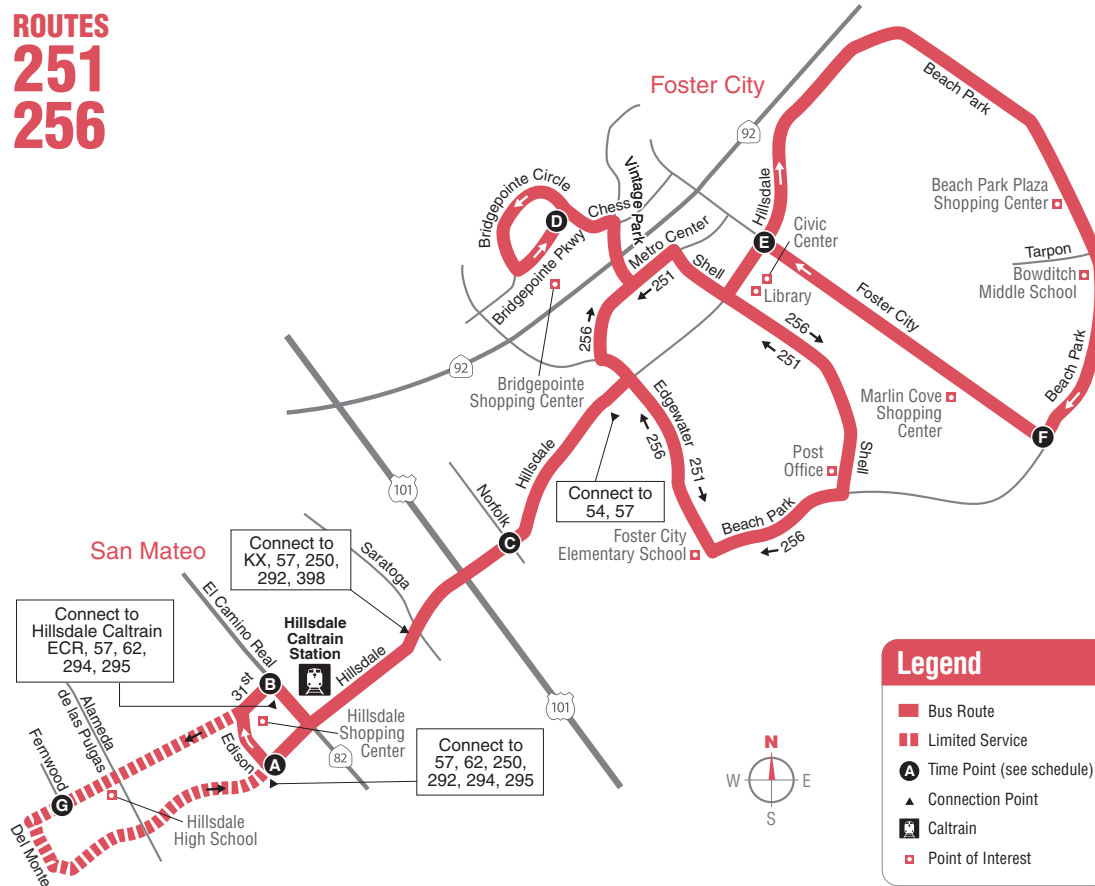

ROUTES 251 256

How to Use this Timetable:

Locate the time point (A) on the map prior to where you want to board the bus. Not all bus stops are shown. Find the same time point on the schedule. The departure/arrival times are listed under each time point. To plan your trip, use this timetable with the SamTrans System Map, which shows where all routes operate. Trip-planning assistance is available by calling SamTrans or by visiting maps.google.com or 511.org.