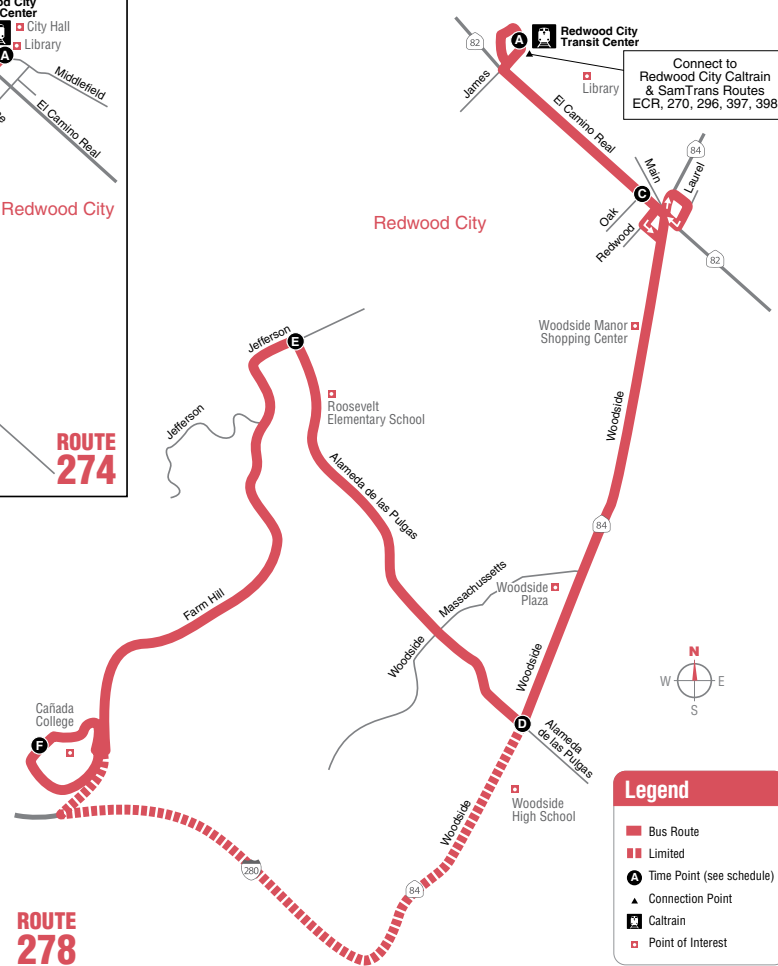

Redwood City Transit Center A	El Camino/ Oak C	Woodside/ Alameda D	Jefferson/ Alameda E	Cañada College F
7:30	7:36	7:44	–	7:54
8:30	8:36	8:44	–	8:54
9:30	9:36	9:44	–	9:54
10:30	10:37	10:46	–	10:56
11:30	11:37	11:46	–	11:56
12:30	12:37	12:46	12:56	1:06
1:30	1:37	1:46	1:56	2:06
2:30	2:37	2:46	2:56	3:06
3:30	3:37	3:46	3:56	4:06
4:30	4:37	4:46	4:56	5:06
5:30	5:37	5:46	5:56	6:06
6:30	6:37	6:46	6:56	7:06

www.samtrans.com

ROUTE 274 - Weekdays to Redwood City Transit Center

Cañada College	Jefferson/Alameda	James/Duane	Redwood City Transit Center
F	E	B	A
6:12	6:19	6:24	6:26
6:43	6:50	6:55	6:57
7:13	7:21	7:26	7:29
7:40	7:48	7:54	7:57
8:10	8:18	8:24	8:27
8:40	8:48	8:54	8:57
9:10	9:18	9:23	9:25
9:40	9:47	9:52	9:54
10:10	10:17	10:22	10:24
10:40	10:47	10:52	10:54
11:10	11:17	11:22	11:24
11:40	11:47	11:52	11:54
12:10	12:17	12:22	12:24
12:40	12:47	12:52	12:54
1:10	1:17	1:22	1:24
1:40	1:47	1:52	1:54
2:10	2:17	2:23	2:25
2:40	2:47	2:53	2:55
3:10	3:18	3:24	3:26
3:43	3:51	3:56	3:59
4:17	4:25	4:30	4:32
4:47	4:55	5:00	5:02
5:17	5:25	5:30	5:32
5:47	5:54	5:59	6:01
6:17	6:24	6:29	6:31
7:16	7:23	7:27	7:29
8:16	8:23	8:27	8:29
9:16	9:23	9:27	9:29
10:16	10:23	10:27	10:29

AM - light type. **PM** - bold type.

Bus is not considered late until 5 minutes past scheduled time. Not all stops shown. Please call 1-800-660-4287 for other bus stops.

ROUTE 278

How to Use this Timetable:

Locate the time point (A) on the map prior to where you want to board the bus. Not all bus stops are shown. Find the same time point on the schedule. The departure/arrival times are listed under each time point. To plan your trip, use this timetable with the SamTrans System Map, which shows where all routes operate. Trip-planning assistance is available by calling SamTrans or by visiting maps.google.com or 511.org.