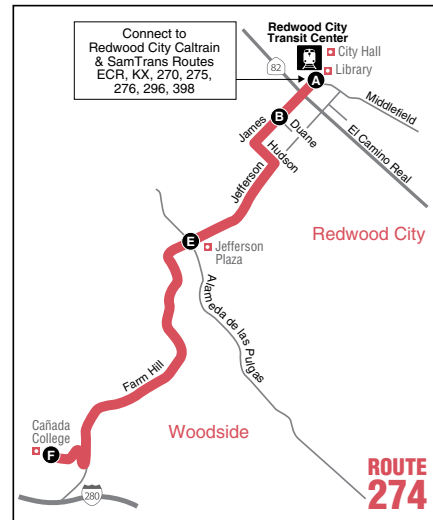

www.samtrans.com

ROUTE 274 - Weekdays to Redwood City Transit Center

Cañada College	Jefferson/Alameda	James/Duane	Redwood City Transit Center
F	E	B	A
6:12	6:19	6:24	6:26
6:43	6:50	6:55	6:57
7:13	7:21	7:26	7:29
7:40	7:48	7:54	7:57
8:10	8:18	8:24	8:27
8:40	8:48	8:54	8:57
9:10	9:18	9:23	9:25
9:40	9:47	9:52	9:54
10:10	10:17	10:22	10:24
10:40	10:47	10:52	10:54
11:10	11:17	11:22	11:24
11:40	11:47	11:52	11:54
12:10	12:17	12:22	12:24
12:40	12:47	12:52	12:54
1:10	1:17	1:22	1:24
1:40	1:47	1:52	1:54
2:10	2:17	2:23	2:25
2:40	2:47	2:53	2:55
3:10	3:18	3:24	3:26
3:43	3:51	3:56	3:59
4:17	4:25	4:30	4:32
4:47	4:55	5:00	5:02
5:17	5:25	5:30	5:32
5:47	5:54	5:59	6:01
6:17	6:24	6:29	6:31
7:16	7:23	7:27	7:29
8:16	8:23	8:27	8:29
9:16	9:23	9:27	9:29
10:16	10:23	10:27	10:29

AM - light type. **PM** - bold type.

Bus is not considered late until 5 minutes past scheduled time. Not all stops shown. Please call 1-800-660-4287 for other bus stops.

ROUTE 278

How to Use this Timetable: