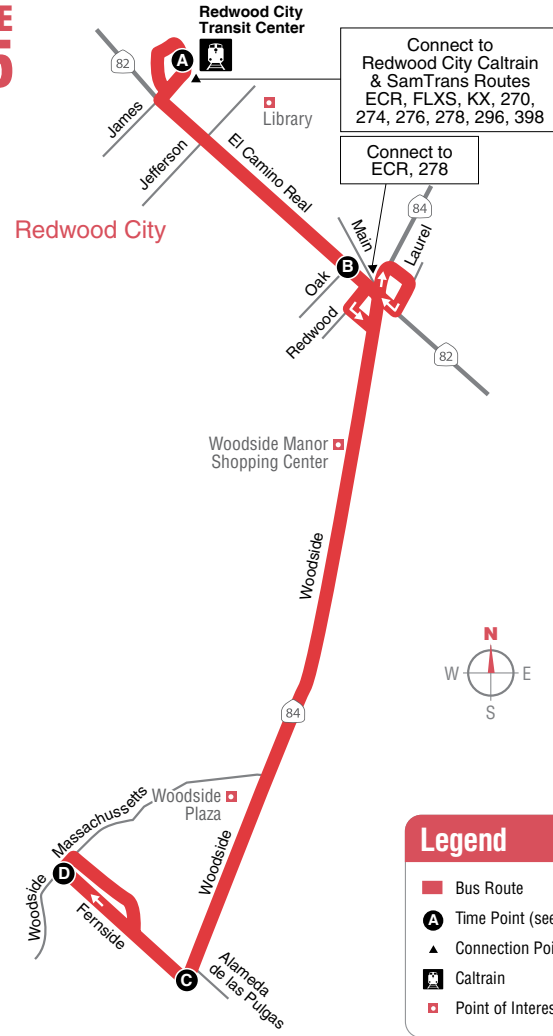

Discounted tokens available for purchase.

Monthly passes are available on Clipper card. Visit [www.samtrans.com/clipper](http://www.samtrans.com/clipper) for details

### Redwood City

- Caltrain
- Sequoia Station
- Library
- Woodside Manor Shopping Center
- Woodside Plaza

## ROUTE 275

### How to Use this Timetable:

Locate the time point (A) on the map prior to where you want to board the bus. Not all bus stops are shown. Find the same time point on the schedule. The departure/arrival times are listed under each time point. To plan your trip, use this timetable with the SamTrans System Map, which shows where all routes operate. Trip-planning assistance is available by calling SamTrans or by visiting [maps.google.com](http://maps.google.com) or [511.org](http://511.org).