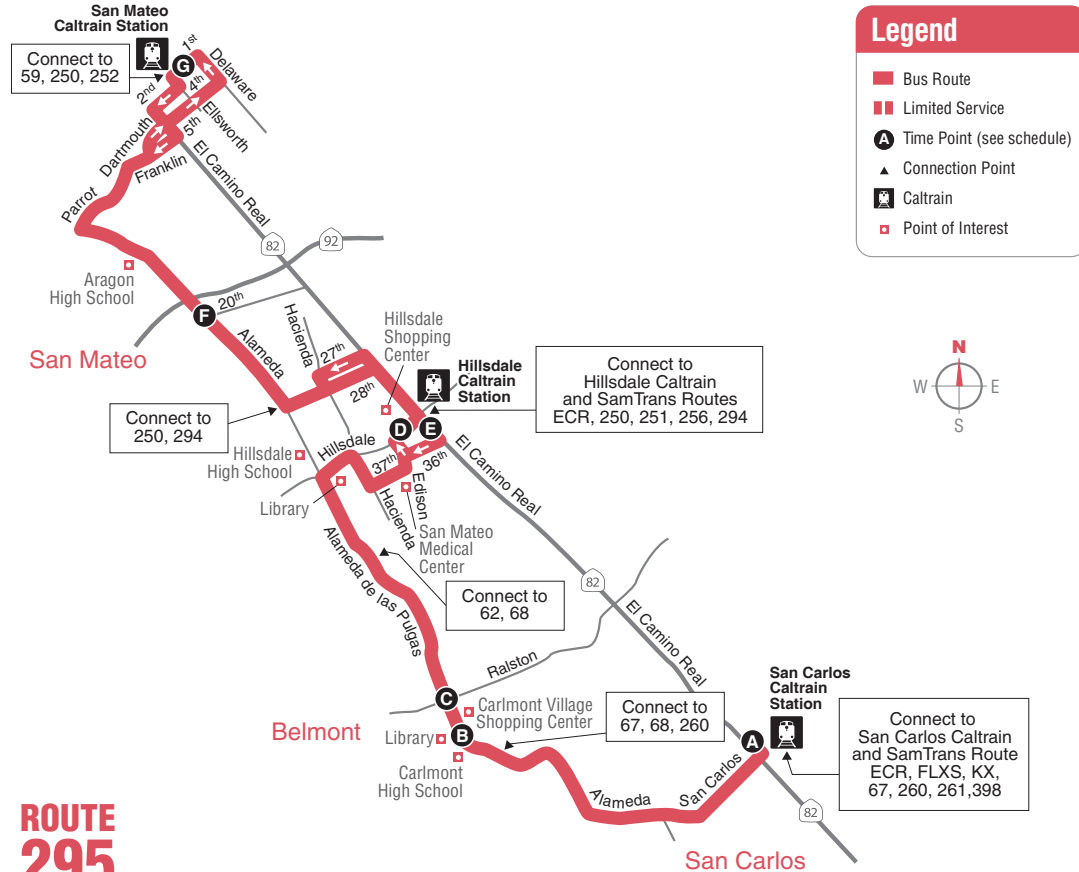

Discounted tokens available for purchase.

Monthly passes are available on Clipper card. Visit www.samtrans.com/clipper for details

San Mateo

- Caltrain
- Aragon High School
- Hillsdale Shopping Center
- Hillsdale High School
- San Mateo Medical Center
- Library

Belmont

- Carlmont Village Shopping Center
- Library
- Carlmont High School

San Carlos

- Caltrain

295

Effective 8/10/14

How to Use this Timetable:

Locate the time point (A) on the map prior to where you want to board the bus. Not all bus stops are shown. Find the same time point on the schedule. The departure/arrival times are listed under each time point. To plan your trip, use this timetable with the SamTrans System Map, which shows where all routes operate. Trip-planning assistance is available by calling SamTrans or by visiting maps.google.com or 511.org.

Information/Información
1-800-660-4287
 (TTY 650-508-6448)

www.samtrans.com

Route 295

Weekdays to San Mateo Caltrain

San Carlos Caltrain A	Alameda/Ralston C	Hillsdale/Edison D	Alameda/20 th F	San Mateo Caltrain G
6:53	7:02	7:13	7:24	7:36
7:34	7:44	7:54	8:03	8:13
8:24	8:32	8:43	8:53	9:04
8:50	8:58	9:09	9:19	9:30
9:20	9:28	9:39	9:49	10:00
10:05	10:13	10:24	10:34	10:46
11:05	11:13	11:24	11:34	11:46
12:05	12:15	12:26	12:38	12:51
1:05	1:16	1:28	1:38	1:50
2:05	2:16	2:28	2:38	2:50
3:05	3:15	3:27	3:37	3:49
4:05	4:15	4:26	4:37	4:49
5:09	5:19	5:30	5:41	5:53
6:12	6:22	6:32	6:41	6:52
6:55	7:04	7:14	7:22	7:34