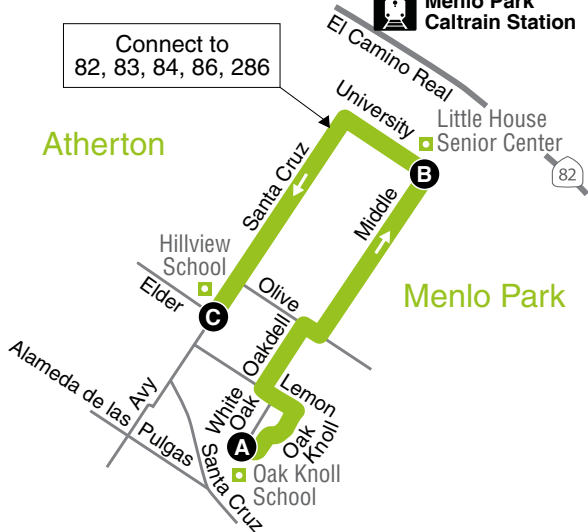

Menlo Park  
Caltrain Station

Connect to  
82, 83, 84, 86, 286

Atherton

## ROUTE 80