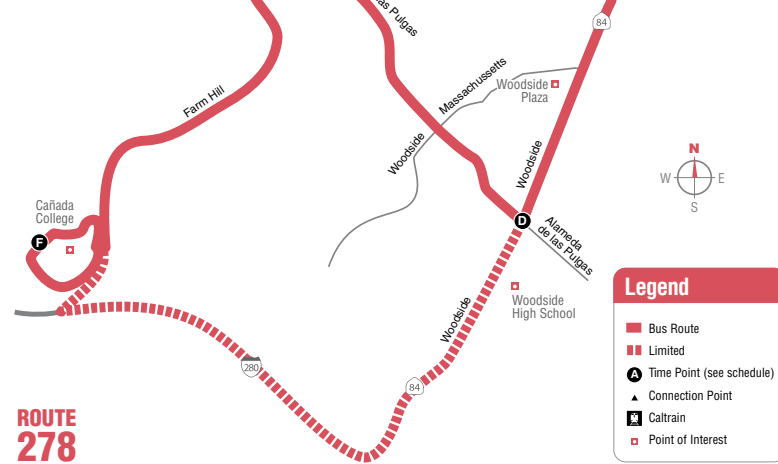

ROUTE 274 - Weekdays to Redwood City Transit Center

Cañada College	Jefferson/Alameda	James/Duane	Redwood City Transit Center
F	E	B	A
6:12	6:19	6:24	6:25
6:43	6:50	6:55	6:56
7:13	7:21	7:25	7:27
7:40	7:48	7:54	7:57
8:10	8:18	8:24	8:27
8:40	8:47	8:52	8:54
9:10	9:17	9:22	9:24
9:40	9:47	9:52	9:54
10:10	10:18	10:23	10:25
10:40	10:48	10:53	10:55
11:10	11:18	11:23	11:25
11:40	11:47	11:52	11:54
12:10	12:17	12:22	12:24
12:40	12:47	12:52	12:54
1:10	1:17	1:22	1:24
1:40	1:47	1:52	1:54
2:10	2:17	2:22	2:24
2:40	2:48	2:53	2:55
3:10	3:18	3:24	3:26
3:43	3:51	3:57	3:59
4:17	4:24	4:29	4:31
4:47	4:54	4:59	5:01
5:17	5:24	5:28	5:30
5:42	5:49	5:53	5:55
6:07	6:14	6:18	6:20
7:07	7:14	7:18	7:20
7:47	7:54	7:58	8:00
8:48	8:54	8:58	9:00
9:48	9:55	9:59	10:00
10:12	10:19	10:23	10:24

AM - light type. PM - bold type.
Bus is not considered late until 5 minutes past scheduled time. Not all stops shown. Please call 1-800-660-4287 for other bus stops.

How to Use this Timetable:
Locate the time point (A) on the map prior to where you want to board the bus. Not all bus stops are shown. Find the same time point on the schedule. The departure/arrival times are listed under each time point. To plan your trip, use this timetable with the SamTrans System Map, which shows where all routes operate. Trip-planning assistance is available by calling SamTrans or by visiting maps.google.com or 511.org.

ROUTE 274 - Weekdays to Cañada College

Redwood City Transit Center	James/Duane	Jefferson/Alameda	Cañada College
A	B	E	F
6:30	6:32	6:36	6:43
6:55	6:57	7:01	7:08
7:20	7:22	7:27	7:34
7:34	7:37	7:43	7:51
7:44	7:47	7:53	8:01
7:54	7:57	8:03	8:11
8:14	8:17	8:23	8:30
8:44	8:47	8:53	9:00
9:14	9:16	9:22	9:29
9:44	9:46	9:51	9:58
10:14	10:16	10:21	10:28
10:47	10:49	10:54	11:01
11:17	11:19	11:24	11:31
11:47	11:49	11:54	12:01
12:17	12:19	12:24	12:31
12:47	12:49	12:54	1:01
1:17	1:19	1:24	1:31
1:47	1:49	1:54	2:01
2:17	2:20	2:25	2:32
2:47	2:50	2:55	3:02
3:21	3:24	3:29	3:36
4:00	4:03	4:08	4:15
4:30	4:33	4:38	4:45
5:00	5:02	5:07	5:14
5:26	5:28	5:33	5:40
5:50	5:52	5:57	6:04
6:32	6:34	6:39	6:46
6:50	6:52	6:57	7:04
7:32	7:34	7:38	7:45
8:32	8:34	8:38	8:45
9:32	9:34	9:38	9:44
9:58	10:00	10:04	10:10

AM - light type. PM - bold type.
Bus is not considered late until 5 minutes past scheduled time. Not all stops shown. Please call 1-800-660-4287 for other bus stops.