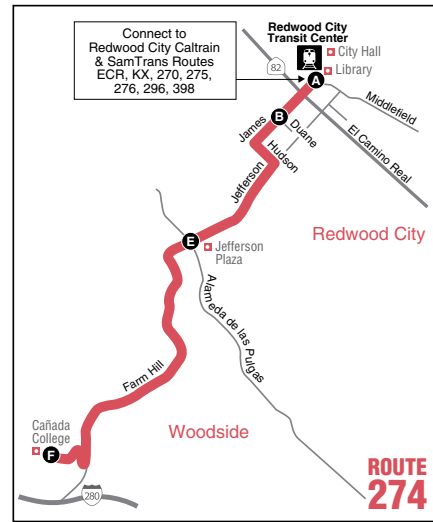

ROUTE 274 - Weekdays to Redwood City Transit Center

Cañada College	Jefferson/Alameda	James/Duane	Redwood City Transit Center
F	E	B	A
6:12	6:19	6:24	6:25
6:43	6:50	6:55	6:56
7:13	7:21	7:25	7:27
7:40	7:48	7:54	7:57
8:10	8:18	8:24	8:27
8:40	8:47	8:52	8:54
9:10	9:17	9:22	9:24
9:40	9:47	9:52	9:54
10:10	10:18	10:23	10:25
10:40	10:48	10:53	10:55
11:10	11:18	11:23	11:25
11:40	11:47	11:52	11:54
12:10	12:17	12:22	12:24
12:40	12:47	12:52	12:54
1:10	1:17	1:22	1:24
1:40	1:47	1:52	1:54
2:10	2:17	2:22	2:24
2:40	2:48	2:53	2:55
3:10	3:18	3:24	3:26
3:43	3:51	3:57	3:59
4:17	4:24	4:29	4:31
4:47	4:54	4:59	5:01
5:17	5:24	5:28	5:30
5:42	5:49	5:53	5:55
6:07	6:14	6:18	6:20
7:07	7:14	7:18	7:20
7:47	7:54	7:58	8:00
8:48	8:54	8:58	9:00
9:48	9:55	9:59	10:00
10:12	10:19	10:23	10:24

AM - light type. PM - bold type.
Bus is not considered late until 5 minutes past scheduled time. Not all stops shown. Please call 1-800-660-4287 for other bus stops.

How to Use this Timetable:
Locate the time point (A) on the map prior to where you want to board the bus. Not all bus stops are shown. Find the same time point on the schedule. The departure/arrival times are listed under each time point. To plan your trip, use this timetable with the SamTrans System Map, which shows where all routes operate. Trip-planning assistance is available by calling SamTrans or by visiting maps.google.com or 511.org.

ROUTE 274 - Weekdays to Cañada College

Redwood City Transit Center	James/Duane	Jefferson/Alameda	Cañada College
A	B	E	F
6:30	6:32	6:36	6:43
6:55	6:57	7:01	7:08
7:20	7:22	7:27	7:34
7:34	7:37	7:43	7:51
7:44	7:47	7:53	8:01
7:54	7:57	8:03	8:11
8:14	8:17	8:23	8:30
8:44	8:47	8:53	9:00
9:14	9:16	9:22	9:29
9:44	9:46	9:51	9:58
10:14	10:16	10:21	10:28
10:47	10:49	10:54	11:01
11:17	11:19	11:24	11:31
11:47	11:49	11:54	12:01
12:17	12:19	12:24	12:31
12:47	12:49	12:54	1:01
1:17	1:19	1:24	1:31
1:47	1:49	1:54	2:01
2:17	2:20	2:25	2:32
2:47	2:50	2:55	3:02
3:21	3:24	3:29	3:36
4:00	4:03	4:08	4:15
4:30	4:33	4:38	4:45
5:00	5:02	5:07	5:14
5:26	5:28	5:33	5:40
5:50	5:52	5:57	6:04
6:32	6:34	6:39	6:46
6:50	6:52	6:57	7:04
7:32	7:34	7:38	7:45
8:32	8:34	8:38	8:45
9:32	9:34	9:38	9:44
9:58	10:00	10:04	10:10

AM - light type. PM - bold type.
Bus is not considered late until 5 minutes past scheduled time. Not all stops shown. Please call 1-800-660-4287 for other bus stops.