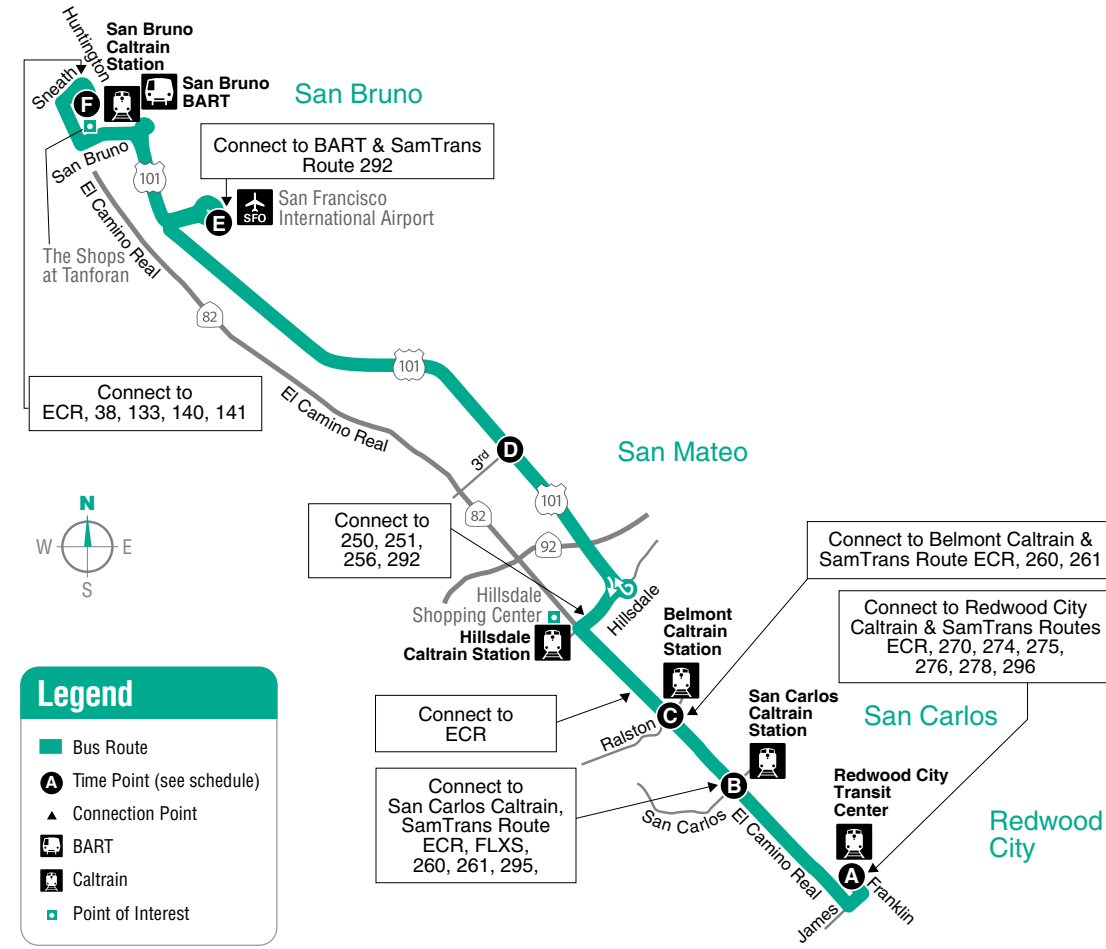

Information/Información
1-800-660-4287
 (TTY 650-508-6448)

www.samtrans.com

Weekdays to San Bruno BART

Redwood City Transit Center	El Camino/ San Carlos	El Camino/ Ralston	Highway 101/ 3 rd	SF Airport* Courtyard A	San Bruno BART
9:00	9:11	9:17	9:32	9:45	9:59
10:00	10:11	10:17	10:32	10:44	10:58
11:00	11:10	11:16	11:31	11:43	11:57
12:00	12:11	12:17	12:32	12:44	12:59
1:00	1:11	1:17	1:32	1:44	1:59
2:00	2:11	2:17	2:32	2:44	2:59
3:00	3:12	3:19	3:35	3:47	4:02
4:00	4:13	4:21	4:37	4:50	5:06
5:00	5:13	5:22	5:39	5:52	6:08
6:00	6:12	6:20	6:38	6:50	7:04
7:00	7:09	7:15	7:29	7:41	7:55
8:10	8:19	8:25	8:37	8:48	9:01
9:10	9:19	9:24	9:36	9:47	10:00
10:15	10:23	10:28	10:40	10:51	11:04

Weekdays to Redwood City Transit Center

San Bruno BART	SF Airport* Courtyard A	Highway 101/ 3 rd	El Camino/ Ralston	El Camino/ San Carlos	Redwood City Transit Center
5:07	5:18	5:28	5:41	5:45	5:51
6:20	6:32	6:42	6:56	7:01	7:10
7:20	7:34	7:48	8:09	8:14	8:24
8:20	8:34	8:48	9:09	9:14	9:24
9:20	9:34	9:46	10:02	10:06	10:16
10:20	10:33	10:44	10:59	11:04	11:13
11:20	11:33	11:44	11:58	12:03	12:13
12:20	12:34	12:45	1:00	1:05	1:15
1:20	1:34	1:45	2:00	2:05	2:15
2:20	2:34	2:46	3:01	3:06	3:17
8:03	8:16	8:26	8:38	8:42	8:50
9:07	9:20	9:30	9:41	9:45	9:51
10:07	10:19	10:29	10:40	10:43	10:49
11:08	11:20	11:30	11:41	11:44	11:50

How to Use this Timetable:

Locate the time point (A) on the map prior to where you want to board the bus. Not all bus stops are shown. Find the same time point on the schedule. The departure/arrival times are listed under each time point. To plan your trip, use this timetable with the SamTrans System Map, which shows where all routes operate. Trip-planning assistance is available by calling SamTrans or by visiting maps.google.com or 511.org.