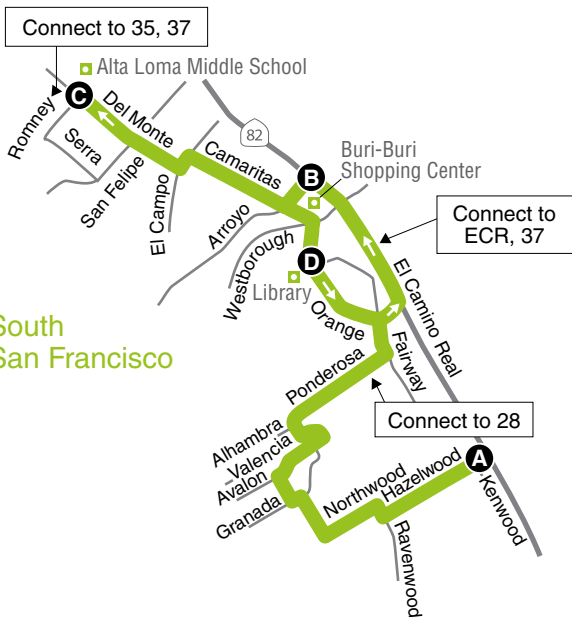

South San Francisco

ROUTE 39

AM to Alta Loma School

Hazelwood/
Northwood

Arroyo/
El Camino

Alta Loma
School

A

B

C

8:16

8:27

8:32

PM to Hazelwood/Kenwood

Alta Loma
School

Orange/
Library

Hazelwood/
Kenwood