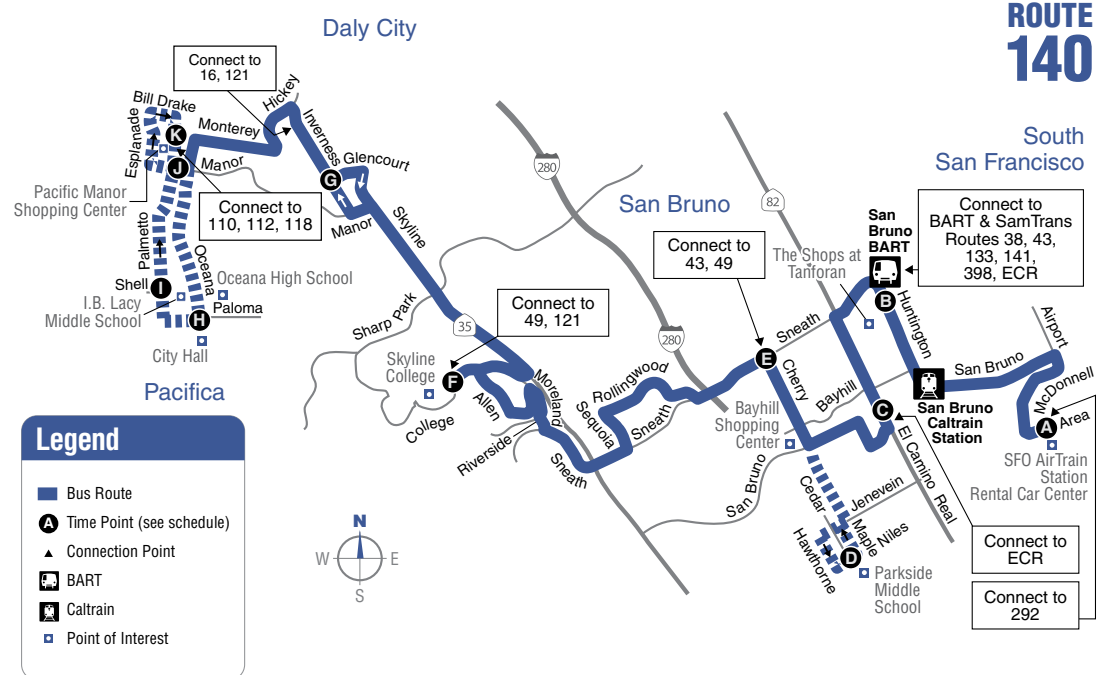

www.samtrans.com

Weekdays to Manor/Palmetto

SFO AirTrain	San Bruno BART	San Bruno/ El Camino	Niles/ Cedar	Sneath/ Cherry	Skyline College	Inverness/ Glencourt	Oceanal/ Paloma	Palmetto/ Shell	Manor/ Palmetto
A	B	C	D	E	F	G	H	I	J
6:00	6:10	6:15	—	6:18	6:31	6:39	—	—	6:44
6:30	6:40	6:45	—	6:49	7:02	7:10	—	—	7:15
6:53	7:03	7:08	—	7:12	7:25	7:33	—	—	7:38
6:53*	7:03*	7:08*	—	7:12*	7:25*	7:33*	7:42*	7:44*	7:47*
7:30	7:41	7:47	—	7:51	8:06	8:15	—	—	8:21
7:48	7:59	8:05	—	8:09	8:24	8:33	—	—	8:39
7:48*	7:59*	8:05*	—	8:09*	8:24*	8:33*	8:42*	8:44*	8:47*
8:30	8:41	8:47	—	8:51	9:06	9:15	—	—	9:20
9:30	9:40	9:46	—	9:50	10:04	10:12	—	—	10:17
10:30	10:40	10:46	—	10:50	11:04	11:12	—	—	11:17
11:30	11:40	11:46	—	11:50	12:04	12:12	—	—	12:17
12:30	12:41	12:47	—	12:51	1:06	1:14	—	—	1:19
1:30	1:41	1:47	—	1:51	2:06	2:14	—	—	2:20
1:30+	1:41+	1:47+	1:50+	1:58+	2:13+	2:21+	—	—	2:27+
2:38	2:49	2:55	—	2:59	3:14	3:22	—	—	3:28
2:38*	2:49*	2:55*	2:58*	3:06*	3:21*	3:29*	—	—	3:35*
3:30	3:41	3:48	—	3:52	4:08	4:16	—	—	4:21
4:00	4:11	4:18	—	4:22	4:38	4:46	—	—	4:51
4:30	4:40	4:48	—	4:53	5:08	5:17	—	—	5:22
5:00	5:10	5:18	—	5:23	5:38	5:47	—	—	5:52
5:30	5:40	5:48	—	5:53	6:08	6:17	—	—	6:22
6:00	6:10	6:18	—	6:22	6:37	6:46	—	—	6:51
6:30	6:40	6:46	—	6:50	7:05	7:13	—	—	7:18
7:00	7:10	7:16	—	7:20	7:35	7:43	—	—	7:48
7:30	7:40	7:45	—	7:49	8:03	8:11	—	—	8:16
8:30	8:40	8:45	—	8:48	9:02	9:10	—	—	9:15
9:00	9:09	9:14	—	9:17	9:31	9:39	—	—	9:44
10:00	10:09	10:14	—	10:17	10:31	10:39	—	—	10:44
11:00	11:09	11:14	—	11:17	11:31	11:38	—	—	11:43

How to Use this Timetable:

Locate the time point (A) on the map prior to where you want to board the bus. Not all bus stops are shown. Find the same time point on the schedule. The departure/arrival times are listed under each time point. To plan your trip, use this timetable with the SamTrans System Map, which shows where all routes operate. Trip-planning assistance is available by calling SamTrans or by visiting maps.google.com or 511.org.