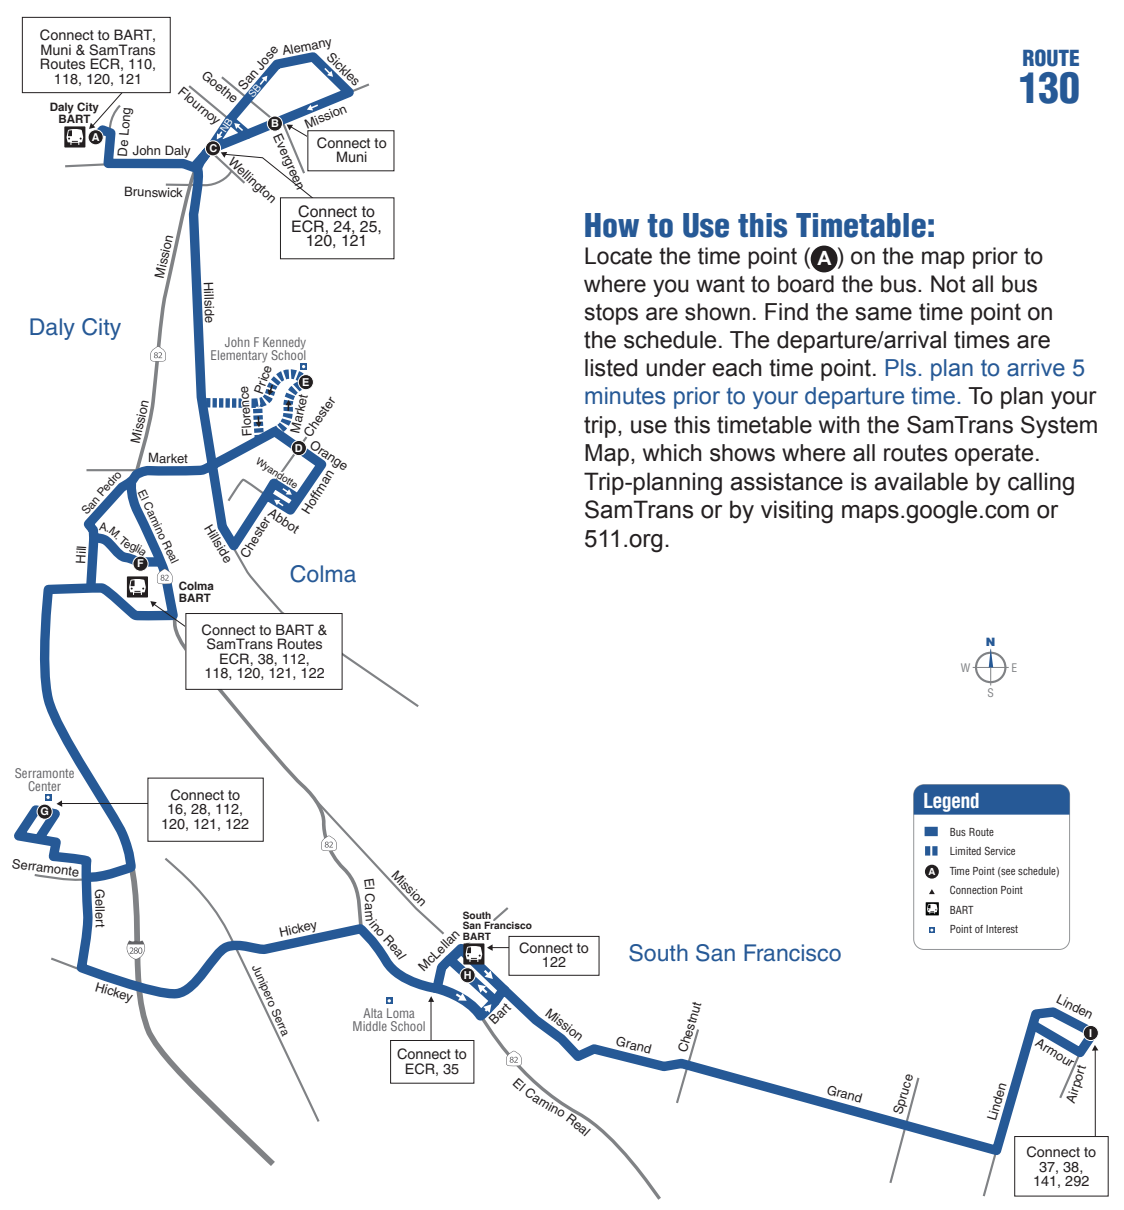

AM - light type. PM - bold type.
Bus is not considered late until 5 minutes past scheduled time. Not all stops shown.
Please call 1-800-660-4287 for other bus stops.

Sundays to Airport/Linden

A	B	D	F	G	H	I
7:00	7:07	7:18	7:23	7:31	7:42	7:52
7:30	7:37	7:48	7:53	8:01	8:12	8:22
8:00	8:07	8:18	8:23	8:32	8:43	8:53
8:30	8:37	8:48	8:53	9:02	9:14	9:24
9:00	9:07	9:18	9:23	9:33	9:45	9:56
9:30	9:37	9:48	9:53	10:03	10:15	10:26
10:00	10:07	10:19	10:24	10:34	10:46	10:58
10:30	10:37	10:49	10:55	11:06	11:19	11:31
11:00	11:08	11:20	11:26	11:37	11:50	12:02
11:30	11:37	11:49	11:55	12:06	12:20	12:32
12:00	12:07	12:19	12:25	12:36	12:50	1:03
12:30	12:37	12:49	12:55	1:07	1:20	1:33
1:00	1:07	1:19	1:25	1:37	1:50	2:03
1:30	1:37	1:49	1:55	2:07	2:20	2:33
2:00	2:07	2:19	2:25	2:38	2:51	3:04
2:30	2:37	2:49	2:55	3:08	3:21	3:34
3:00	3:07	3:19	3:25	3:38	3:51	4:04
3:30	3:37	3:50	3:56	4:09	4:22	4:35
4:00	4:07	4:20	4:26	4:39	4:52	5:05
4:30	4:37	4:50	4:56	5:08	5:21	5:34
5:00	5:07	5:20	5:26	5:38	5:51	6:04
5:30	5:38	5:50	5:56	6:08	6:21	6:33
6:00	6:08	6:20	6:25	6:37	6:49	7:01
6:30	6:38	6:50	6:55	7:07	7:19	7:30
7:00	7:07	7:19	7:24	7:36	7:47	7:58

AM - light type. PM - bold type.
Bus is not considered late until 5 minutes past scheduled time. Not all stops shown.
Please call 1-800-660-4287 for other bus stops.

How to Use this Timetable:
Locate the time point (A) on the map prior to where you want to board the bus. Not all bus stops are shown. Find the same time point on the schedule. The departure/arrival times are listed under each time point. **Pls. plan to arrive 5 minutes prior to your departure time.** To plan your trip, use this timetable with the SamTrans System Map, which shows where all routes operate. Trip-planning assistance is available by calling SamTrans or by visiting maps.google.com or 511.org.

Legend

- Bus Route
- Limited Service
- Time Point (see schedule)
- Connection Point
- BART
- Point of Interest

Saturdays to Daly City BART

I	H	G	F	D	C	A
7:00	7:08	7:21	7:28	7:33	7:43	7:46
7:30	7:38	7:51	7:58	8:03	8:13	8:16
8:00	8:08	8:22	8:29	8:34	8:44	8:48
8:30	8:39	8:54	9:01	9:06	9:16	9:20
9:00	9:09	9:24	9:32	9:37	9:48	9:53
9:30	9:40	9:55	10:03	10:09	10:20	10:25
10:00	10:10	10:25	10:33	10:39	10:50	10:55
10:30	10:40	10:56	11:04	11:10	11:21	11:26
11:00	11:10	11:26	11:35	11:40	11:52	11:57
11:30	11:41	11:57	12:06	12:12	12:24	12:29
12:00	12:11	12:27	12:36	12:42	12:53	12:58
12:30	12:41	12:57	1:06	1:12	1:23	1:28
1:00	1:11	1:27	1:36	1:42	1:53	1:58
1:30	1:41	1:57	2:06	2:12	2:23	2:28
2:00	2:11	2:27	2:36	2:43	2:54	2:59
2:30	2:41	2:57	3:06	3:12	3:23	3:28
3:00	3:10	3:26	3:35	3:41	3:52	3:57
3:30	3:40	3:56	4:05	4:11	4:23	4:28
4:00	4:10	4:26	4:35	4:41	4:52	4:57
4:30	4:40	4:56	5:05	5:11	5:22	5:27
5:00	5:10	5:26	5:35	5:41	5:52	5:57
5:30	5:40	5:56	6:05	6:11	6:22	6:27
6:00	6:10	6:25	6:34	6:40	6:50	6:54
6:30	6:39	6:54	7:02	7:07	7:16	7:20
7:00	7:09	7:23	7:31	7:36	7:45	7:49

AM - light type. PM - bold type.
Bus is not considered late until 5 minutes past scheduled time. Not all stops shown.
Please call 1-800-660-4287 for other bus stops.

Sundays to Daly City BART

I	H	G	F	D	C	A
7:00	7:08	7:21	7:27	7:32	7:42	7:45
7:30	7:38	7:51	7:57	8:02	8:12	8:15
8:00	8:08	8:22	8:28	8:33	8:43	8:47
8:30	8:39	8:54	9:01	9:06	9:16	9:20
9:00	9:09	9:24	9:31	9:36	9:47	9:52
9:30	9:40	9:55	10:02	10:08	10:19	10:24
10:00	10:10	10:25	10:33	10:39	10:50	10:55
10:30	10:40	10:56	11:04	11:10	11:21	11:26
11:00	11:10	11:26	11:34	11:39	11:51	11:56
11:30	11:41	11:57	12:06	12:12	12:24	12:29
12:00	12:11	12:27	12:36	12:42	12:53	12:58
12:30	12:41	12:57	1:06	1:12	1:23	1:28
1:00	1:11	1:27	1:36	1:42	1:53	1:58
1:30	1:41	1:57	2:06	2:12	2:23	2:28
2:00	2:11	2:27	2:36	2:43	2:54	2:59
2:30	2:41	2:57	3:06	3:12	3:23	3:28
3:00	3:10	3:26	3:35	3:41	3:52	3:57
3:30	3:40	3:56	4:05	4:11	4:23	4:28
4:00	4:10	4:26	4:35	4:41	4:52	4:57
4:30	4:40	4:56	5:05	5:11	5:22	5:27
5:00	5:10	5:26	5:35	5:41	5:52	5:57
5:30	5:40	5:56	6:05	6:11	6:22	6:27
6:00	6:10	6:25	6:34	6:40	6:50	6:54
6:30	6:39	6:54	7:03	7:08	7:17	7:21
7:00	7:09	7:23	7:31	7:36	7:45	7:49

AM - light type. PM - bold type.
Bus is not considered late until 5 minutes past scheduled time. Not all stops shown.
Please call 1-800-660-4287 for other bus stops.

Fares