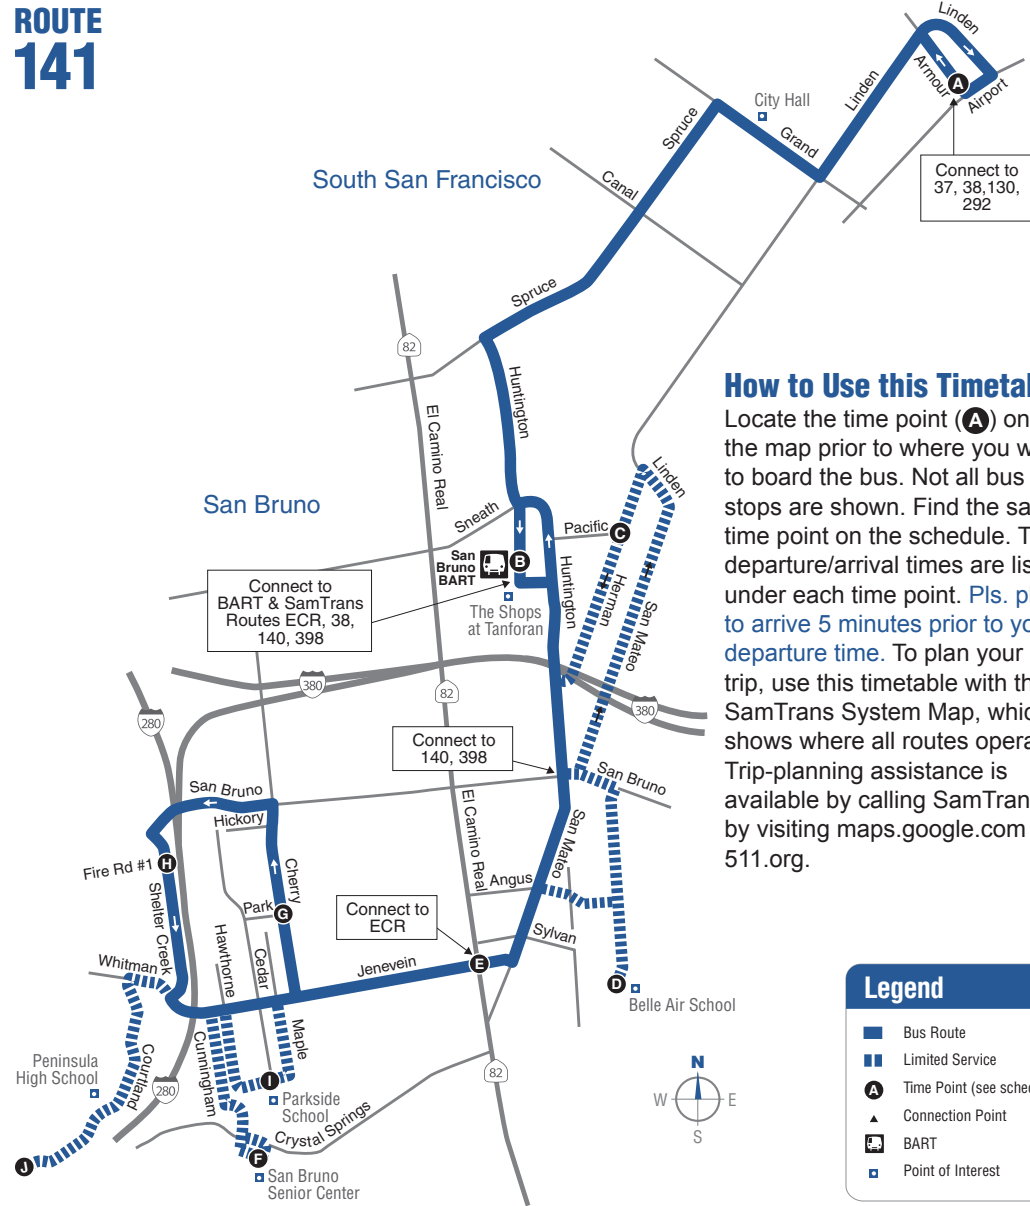

Discounted tokens available for purchase.

Monthly passes are available on Clipper® card.

For more details about fare payments, visit www.samtrans.com/fares

South San Francisco

- City Hall

San Bruno

- BART
- The Shops at Tanforan
- Belle Air School
- San Bruno Senior Center
- Peninsula High School
- Parkside School

141

Effective 1/21/18

Weekends to Airport/Linden

San Bruno BART (B)	Airport/Linden (A)
7:30	7:41
8:30	8:41
9:00	9:11
9:30	9:41
10:00	10:11
10:30	10:41
11:00	11:12
11:30	11:43
12:00	12:13
12:30	12:43
1:00	1:13
1:30	1:42
2:00	2:12
2:30	2:42
3:00	3:12
3:30	3:42
4:00	4:12
4:30	4:42
5:00	5:12
5:30	5:42
6:00	6:12
6:30	6:42

www.samtrans.com

ROUTE 141

How to Use this Timetable: Locate the time point (A) on the map prior to where you want to board the bus. Not all bus stops are shown. Find the same time point on the schedule. The departure/arrival times are listed under each time point. **Pls. plan to arrive 5 minutes prior to your departure time.** To plan your trip, use this timetable with the SamTrans System Map, which shows where all routes operate. Trip-planning assistance is available by calling SamTrans or by visiting maps.google.com or 511.org.