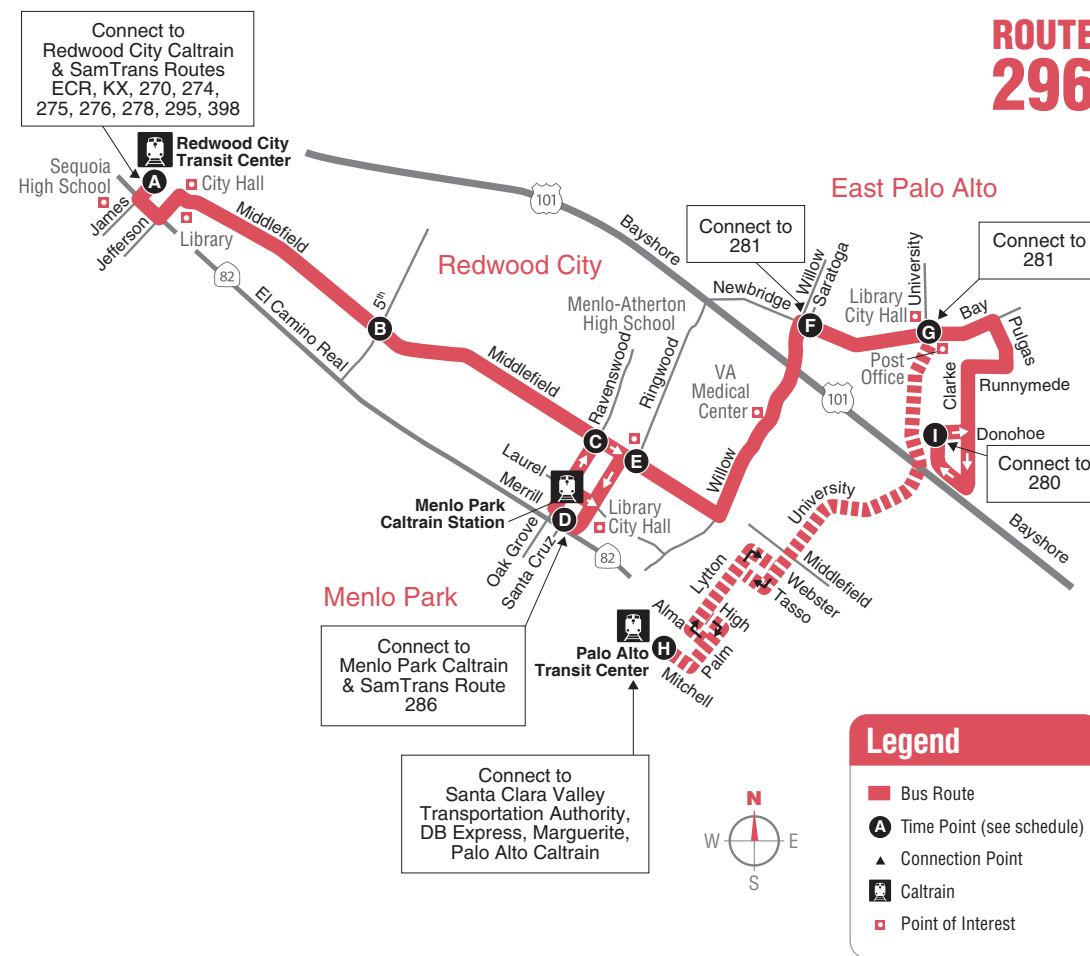

AM - light type. **PM - bold type.** Red type - Late-Night/Early AM trips serves Palo Alto Caltrain Via University Ave. Bus is not considered late until 5 minutes past scheduled time. Not all stops shown. Please call 1-800-660-4287 for other bus stops.

How to Use this Timetable:

Locate the time point (A) on the map prior to where you want to board the bus. Not all bus stops are shown. Find the same time point on the schedule. The departure/arrival times are listed under each time point. **Pls. plan to arrive 5 minutes prior to your departure time.** To plan your trip, use this timetable with the SamTrans System Map, which shows where all routes operate. Trip-planning assistance is available by calling SamTrans or by visiting maps.google.com or 511.org.

Fares

	Local Cash	Day Pass*
Adult ..... Age 19 – 64	$2.25	$5.50
Youth ..... Age 18 and younger	$1.10	$2.75
Eligible Discount .... Age 65+, disabled & Medicare cardholder (proof of eligibility or identity required)	$1.10	$2.75

* Purchase at farebox.
Info at www.samtrans.com/daypass

Use Clipper® and receive a discount.

Children

Two children (age 4 and younger) ride free with each adult or eligible discount farepaying passenger. Additional children subject to youth fare.

Discounted tokens available for purchase.

Monthly passes are available on Clipper® card.

For more details about fare payments, visit www.samtrans.com/fares

Redwood City

- Caltrain
- Transit Center
- City Hall
- Library

Menlo Park

- Library
- City Hall
- Caltrain
- VA Medical Center

East Palo Alto

- Library
- City Hall
- Post Office

Palo Alto

- Caltrain
- Transit Center

ROUTE 296

296

Effective 01/21/18

Weekends to Palo Alto Transit Center

A Redwood City Transit Center	B Middlefield/5th	C Middlefield/Oak Grove	D Merrill/Santa Cruz	F Newbridge/Saratoga	G Bay/University	I Bayshore/Donohoe	H Palo Alto Transit Center
6:43	6:54	6:59	—	7:06	7:11	—	7:21
7:43	7:54	7:59	—	8:06	8:11	—	8:21
8:43	8:54	8:59	—	9:06	9:11	—	9:21
9:15	9:26	9:31	9:35	9:49	9:53	9:58	—
9:45	9:57	10:02	10:06	10:20	10:25	10:31	—
10:15	10:27	10:32	10:36	10:50	10:55	11:01	—
10:45	10:57	11:03	11:07	11:22	11:27	11:33	—
11:15	11:27	11:33	11:37	11:52	11:57	12:03	—
11:45	11:57	12:03	12:07	12:22	12:27	12:33	—
12:15	12:29	12:35	12:39	12:55	12:59	1:06	—
12:45	12:59	1:05	1:09	1:25	1:29	1:36	—
1:15	1:29	1:35	1:39	1:55	1:59	2:06	—
1:45	1:59	2:05	2:09	2:25	2:29	2:36	—
2:15	2:29	2:35	2:39	2:55	2:59	3:06	—
2:45	2:59	3:05	3:09	3:25	3:29	3:36	—
3:15	3:30	3:36	3:40	3:56	4:00	4:07	—
3:45	4:00	4:06	4:10	4:26	4:30	4:37	—
4:15	4:29	4:35	4:39	4:53	4:57	5:04	—
4:45	4:59	5:05	5:09	5:23	5:27	5:34	—
5:15	5:29	5:35	5:39	5:53	5:57	6:04	—
5:45	5:59	6:05	6:09	6:23	6:27	6:34	—
6:15	6:28	6:34	6:38	6:52	6:56	7:04	—
6:45	6:58	7:04	7:08	7:22	7:26	7:34	—
7:15	7:25	7:30	7:34	7:48	7:52	7:59	—
7:43	7:53	7:58	—	8:05	8:10	—	8:20
8:43	8:53	8:58	—	9:05	9:10	—	9:20
9:43	9:53	9:58	—	10:05	10:10	—	10:20
10:43	10:53	10:58	—	11:05	11:10	—	11:20
11:43	11:53	11:58	—	12:05	12:10	—	12:20
12:43	12:53	12:58	—	1:05	1:10	—	1:20
1:43	1:53	1:58	—	2:05	2:10	—	2:20

AM - light type. **PM - bold type.** Red type - Late-Night/Early AM trips serves Palo Alto Caltrain Via University Ave. Bus is not considered late until 5 minutes past scheduled time. Not all stops shown. Please call 1-800-660-4287 for other bus stops.