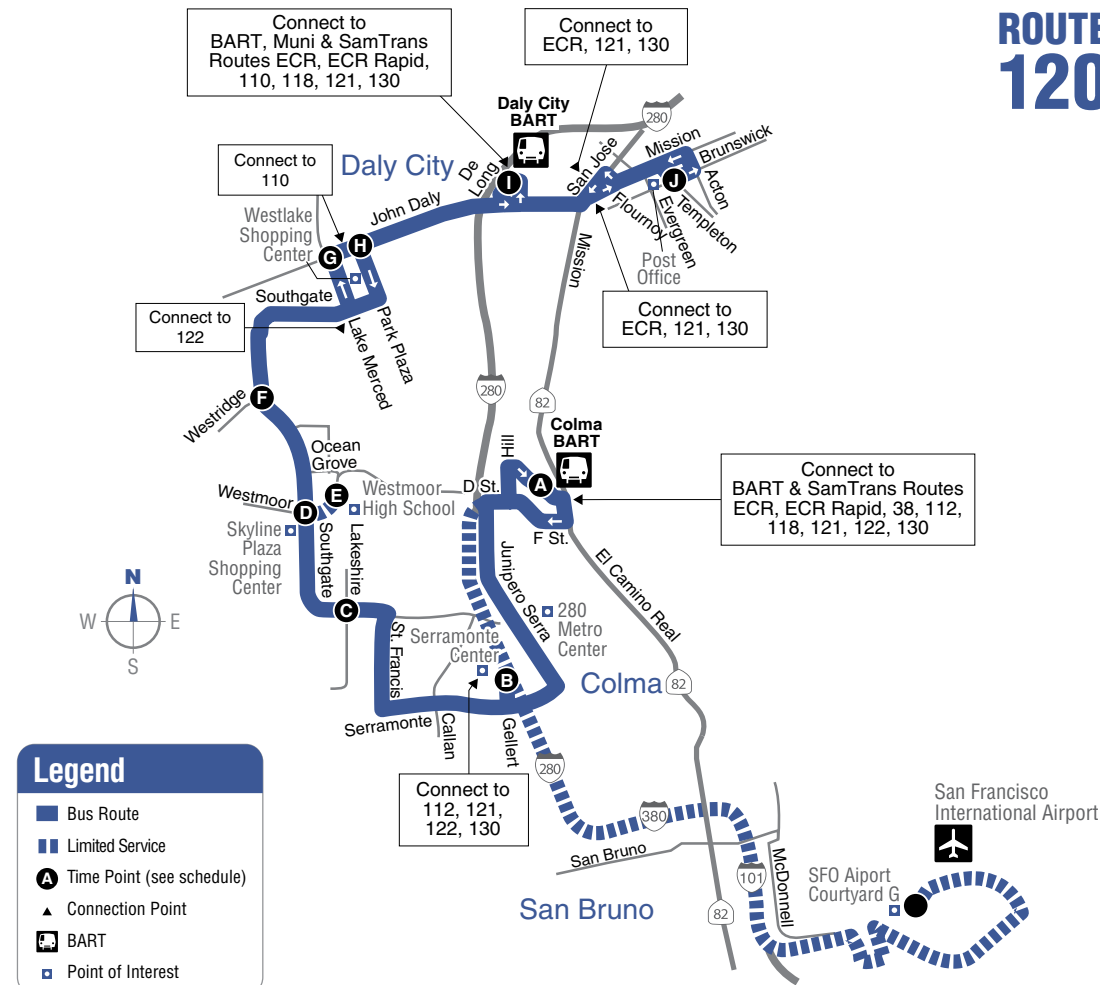

Legend

- Bus Route
- Limited Service
- Time Point (see schedule)
- Connection Point
- BART
- Point of Interest

How to Use this Timetable:
 Locate the time point (A) on the map prior to where you want to board the bus. Not all bus stops are shown. Find the same time point on the schedule. The departure/arrival times are listed under each time point. Please plan to arrive 5 minutes prior to your departure time. To plan your trip, use this timetable with the SamTrans System Map, which shows where all routes operate. Trip-planning assistance is available by calling SamTrans or by visiting maps.google.com or 511.org.