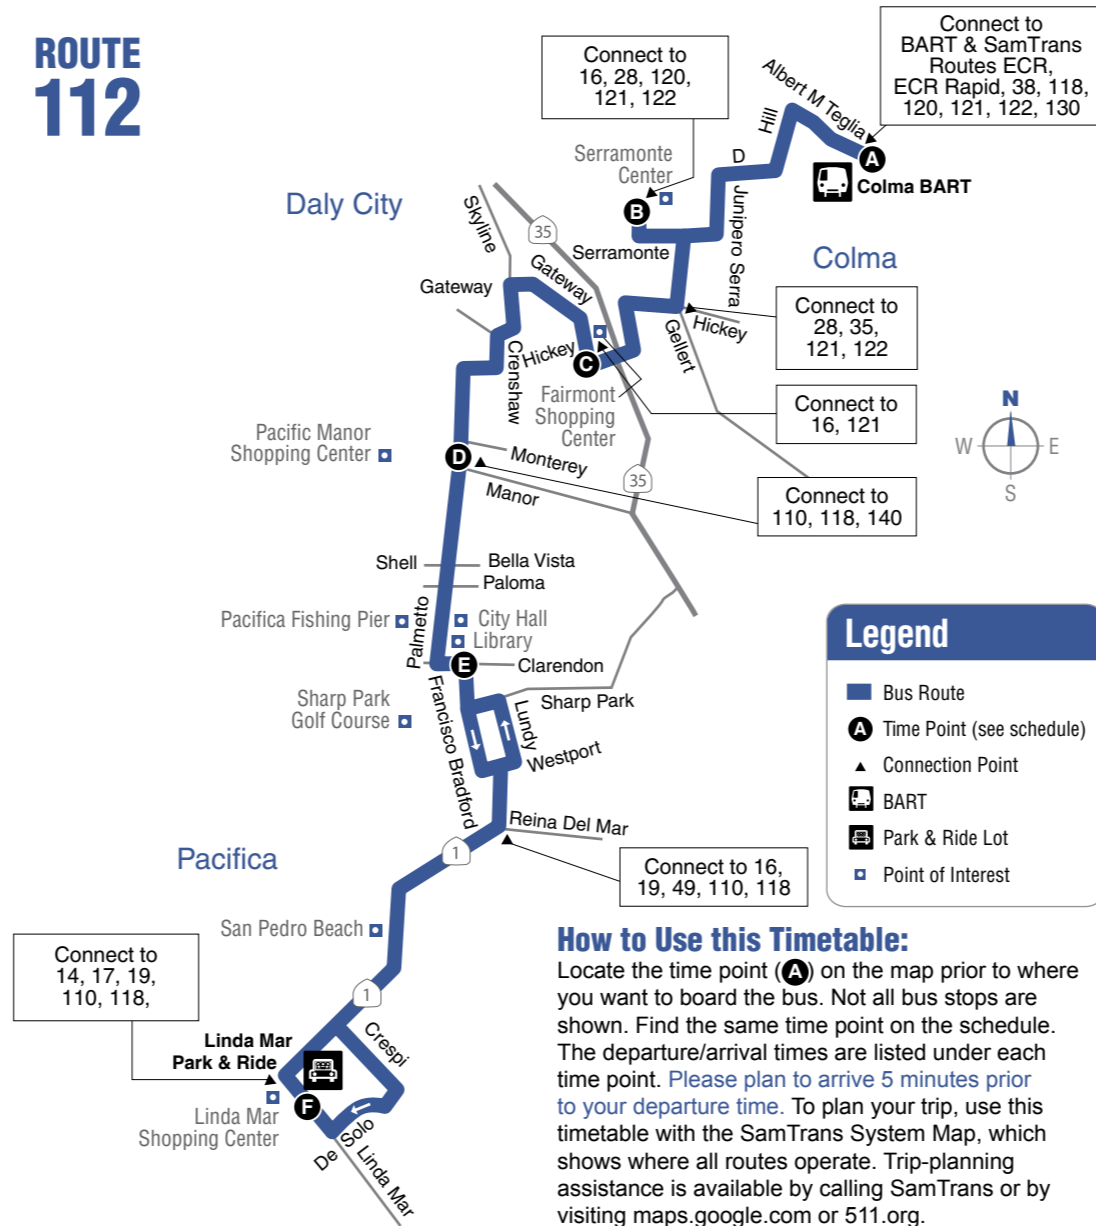

Sundays to Linda Mar Park & Ride

A	B	C	D	E	F
9:05	9:15	9:22	9:29	9:34	9:43
10:05	10:15	10:22	10:29	10:34	10:43
11:05	11:17	11:24	11:31	11:36	11:45
12:05	12:18	12:25	12:32	12:37	12:46
1:05	1:20	1:27	1:34	1:39	1:48
2:05	2:20	2:27	2:34	2:39	2:48
3:05	3:20	3:27	3:34	3:39	3:48
4:05	4:20	4:27	4:34	4:39	4:48
5:05	5:18	5:25	5:32	5:37	5:46
6:05	6:17	6:24	6:31	6:36	6:45
7:05	7:15	7:22	7:29	7:34	7:43
8:05	8:15	8:22	8:29	8:34	8:43

www.samtrans.com

Weekdays to Colma BART

	Linda Mar Park & Ride F	Clarendon/ Francisco E	Palmetto/ Manor D	Gateway/ Hickey C	Serramonte Center B	Colma BART A
—	5:48	5:55	6:04	6:13	6:20	
6:25	6:33	6:40	6:49	6:58	7:05	
7:25	7:38	7:46	7:55	8:04	8:11	
8:25	8:38	8:46	8:55	9:04	9:11	
9:25	9:33	9:38	9:47	9:56	10:03	
10:25	10:33	10:38	10:47	10:56	11:03	
11:25	11:33	11:38	11:47	11:56	12:03	
12:25	12:34	12:39	12:48	12:56	1:05	
1:25	1:34	1:39	1:48	1:56	2:05	
2:25	2:34	2:39	2:48	2:56	3:05	
—	3:20*	3:27*	3:36*	—	—	
3:25	3:34	3:41	3:50	4:00	4:09	
4:25	4:34	4:41	4:50	5:00	5:09	
5:25	5:33	5:39	5:47	5:56	6:05	
6:25	6:33	6:39	6:47	6:56	7:05	
7:30	7:37	7:42	7:50	7:57	8:05	

ROUTE 112

Weekdays to Linda Mar Park & Ride

	Colma BART A	Serramonte Center B	Gateway/ Hickey C	Palmetto/ Manor D	Clarendon/ Francisco E	Linda Mar Park & Ride F
6:35	6:43	6:51	7:00	7:05	7:14	
7:25	7:33	7:41	7:50	7:55	8:04	
—	—	8:25*	8:32*	8:37*	—	
8:25	8:34	8:43	8:50	8:55	9:04	
9:10	9:19	9:28	9:35	9:40	9:49	
10:10	10:19	10:28	10:35	10:40	10:49	
11:10	11:20	11:29	11:36	11:41	11:50	
12:10	12:20	12:29	12:36	12:41	12:50	
1:16	1:26	1:35	1:43	1:48	1:58	
2:16	2:26	2:35	2:43	2:48	2:58	
3:16	3:26	3:35	3:43	3:48	3:58	
4:16	4:26	4:35	4:43	4:48	4:58	
5:16	5:26	5:35	5:43	5:48	5:58	
6:16	6:26	6:34	6:42	6:47	6:56	
7:16	7:26	7:34	7:42	7:47	7:56	