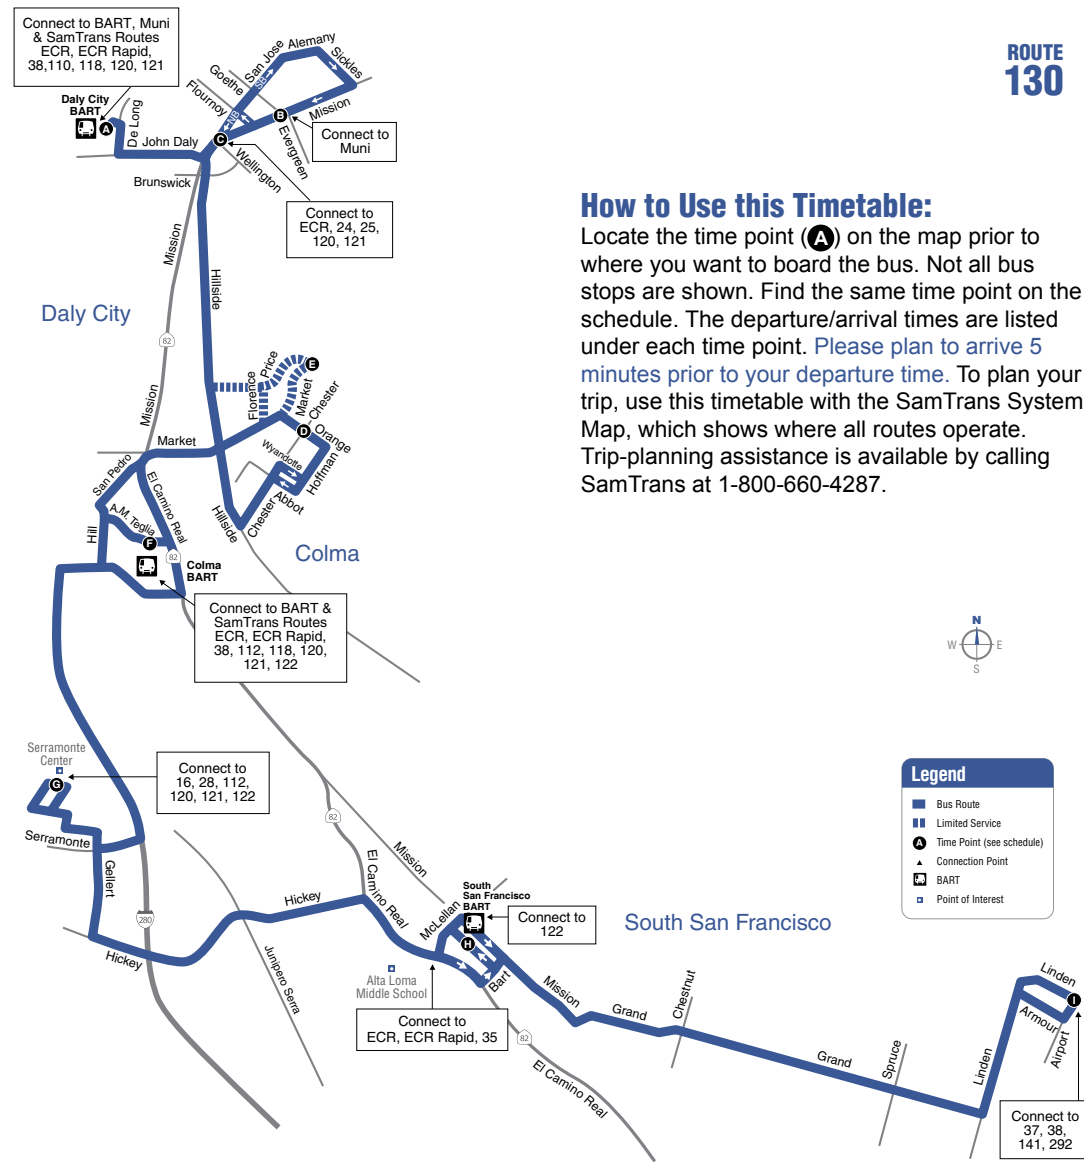

Saturdays to Airport/Linden

A	B	D	F	G	H	I
Daly City BART	Mission/Goethe	Orange/Chester	Colma BART	Serramonte Center	South SF BART	Airport/Linden
8:15	8:22	8:33	8:38	8:47	8:58	9:08
8:45	8:52	9:03	9:08	9:18	9:30	9:40
9:15	9:22	9:33	9:38	9:48	10:00	10:11
9:45	9:52	10:03	10:08	10:19	10:31	10:42
10:15	10:22	10:34	10:39	10:50	11:02	11:14
10:45	10:53	11:05	11:11	11:22	11:35	11:47
11:15	11:23	11:35	11:41	11:52	12:05	12:17
11:45	11:52	12:04	12:10	12:21	12:35	12:47
12:15	12:22	12:34	12:40	12:51	1:05	1:18
12:45	12:52	1:04	1:10	1:22	1:35	1:48
1:15	1:22	1:34	1:40	1:52	2:05	2:18
1:45	1:52	2:04	2:10	2:22	2:35	2:48
2:15	2:22	2:34	2:40	2:52	3:05	3:18
2:45	2:52	3:04	3:10	3:22	3:35	3:48
3:15	3:22	3:34	3:40	3:52	4:05	4:18
3:45	3:52	4:05	4:11	4:23	4:36	4:49
4:15	4:22	4:35	4:41	4:53	5:06	5:19
4:45	4:52	5:05	5:11	5:23	5:36	5:49
5:15	5:22	5:35	5:41	5:53	6:06	6:19
5:45	5:53	6:05	6:11	6:23	6:36	6:48
6:15	6:23	6:35	6:40	6:52	7:04	7:16
6:45	6:53	7:05	7:10	7:22	7:34	7:45
7:15	7:22	7:34	7:39	7:51	8:02	8:13
7:45	7:52	8:04	8:09	8:20	8:31	8:42
8:15	8:22	8:33	8:38	8:49	9:00	9:11

AM - light type. PM - bold type.
Bus is not considered late until 5 minutes past scheduled time. Not all stops shown.
Please call 1-800-660-4287 for other bus stops.

How to Use this Timetable:

Locate the time point (A) on the map prior to where you want to board the bus. Not all bus stops are shown. Find the same time point on the schedule. The departure/arrival times are listed under each time point. Please plan to arrive 5 minutes prior to your departure time. To plan your trip, use this timetable with the SamTrans System Map, which shows where all routes operate. Trip-planning assistance is available by calling SamTrans at 1-800-660-4287.

ROUTE 130

Saturdays to Daly City BART

I	H	G	F	D	C	A
Airport/Linden	South SF BART	Serramonte Center	Colma BART	Orange/Chester	Mission/Wellington	Daly City BART
7:00	7:11	7:21	7:28	7:33	7:43	7:46
7:30	7:41	7:51	7:58	8:03	8:13	8:16
8:00	8:11	8:22	8:29	8:34	8:44	8:48
8:30	8:42	8:54	9:01	9:06	9:16	9:20
9:00	9:12	9:24	9:32	9:37	9:48	9:53
9:30	9:43	9:55	10:03	10:09	10:20	10:25
10:00	10:13	10:25	10:33	10:39	10:50	10:55
10:30	10:43	10:56	11:04	11:10	11:21	11:26
11:00	11:13	11:26	11:35	11:40	11:52	11:57
11:30	11:44	11:57	12:06	12:12	12:24	12:29
12:00	12:14	12:27	12:36	1:06	1:23	1:28
1:00	1:14	1:27	1:36	1:42	1:53	1:58
1:30	1:44	1:57	2:06	2:12	2:23	2:28
2:00	2:14	2:27	2:36	2:43	2:54	2:59
2:30	2:44	2:57	3:06	3:12	3:23	3:28
3:00	3:13	3:26	3:35	3:41	3:52	3:57
3:30	3:43	3:56	4:05	4:11	4:23	4:28
4:00	4:13	4:26	4:35	4:41	4:52	4:57
4:30	4:43	4:56	5:05	5:11	5:22	5:27
5:00	5:13	5:26	5:35	5:41	5:52	5:57
5:30	5:43	5:56	6:05	6:11	6:22	6:27
6:00	6:13	6:25	6:34	6:40	6:50	6:54
6:30	6:42	6:54	7:02	7:07	7:16	7:20
7:00	7:12	7:23	7:31	7:36	7:45	7:49

AM - light type. PM - bold type.
Bus is not considered late until 5 minutes past scheduled time. Not all stops shown.
Please call 1-800-660-4287 for other bus stops.

Sundays to Airport/Linden

A	B	D	F	G	H	I
Daly City BART	Mission/Goethe	Orange/Chester	Colma BART	Serramonte Center	South SF BART	Airport/Linden
7:00	7:07	7:18	7:23	7:31	7:42	7:52
7:30	7:37	7:48	7:53	8:01	8:12	8:22
8:00	8:07	8:18	8:23	8:32	8:43	8:53
8:30	8:37	8:48	8:53	9:02	9:14	9:24
9:00	9:07	9:18	9:23	9:33	9:45	9:56
9:30	9:37	9:48	9:53	10:03	10:15	10:26
10:00	10:07	10:19	10:24	10:34	10:46	10:58
10:30	10:37	10:49	10:55	11:06	11:19	11:31
11:00	11:08	11:20	11:26	11:37	11:50	12:02
11:30	11:37	11:49	11:55	12:06	12:20	12:32
12:00	12:07	12:19	12:25	12:36	12:50	1:03
12:30	12:37	12:49	12:55	1:07	1:20	1:33
1:00	1:07	1:19	1:25	1:37	1:50	2:03
1:30	1:37	1:49	1:55	2:07	2:20	2:33
2:00	2:07	2:19	2:25	2:38	2:51	3:04
2:30	2:37	2:49	2:55	3:08	3:21	3:34
3:00	3:07	3:19	3:25	3:38	3:51	4:04
3:30	3:37	3:50	3:56	4:09	4:22	4:35
4:00	4:07	4:20	4:26	4:39	4:52	5:05
4:30	4:37	4:50	4:56	5:08	5:21	5:34
5:00	5:07	5:20	5:26	5:38	5:51	6:04
5:30	5:38	5:50	5:56	6:08	6:21	6:33
6:00	6:08	6:20	6:25	6:37	6:49	7:01
6:30	6:38	6:50	6:55	7:07	7:19	7:30
7:00	7:07	7:19	7:24	7:36	7:47	7:58

AM - light type. PM - bold type.
Bus is not considered late until 5 minutes past scheduled time. Not all stops shown.
Please call 1-800-660-4287 for other bus stops.

Fares