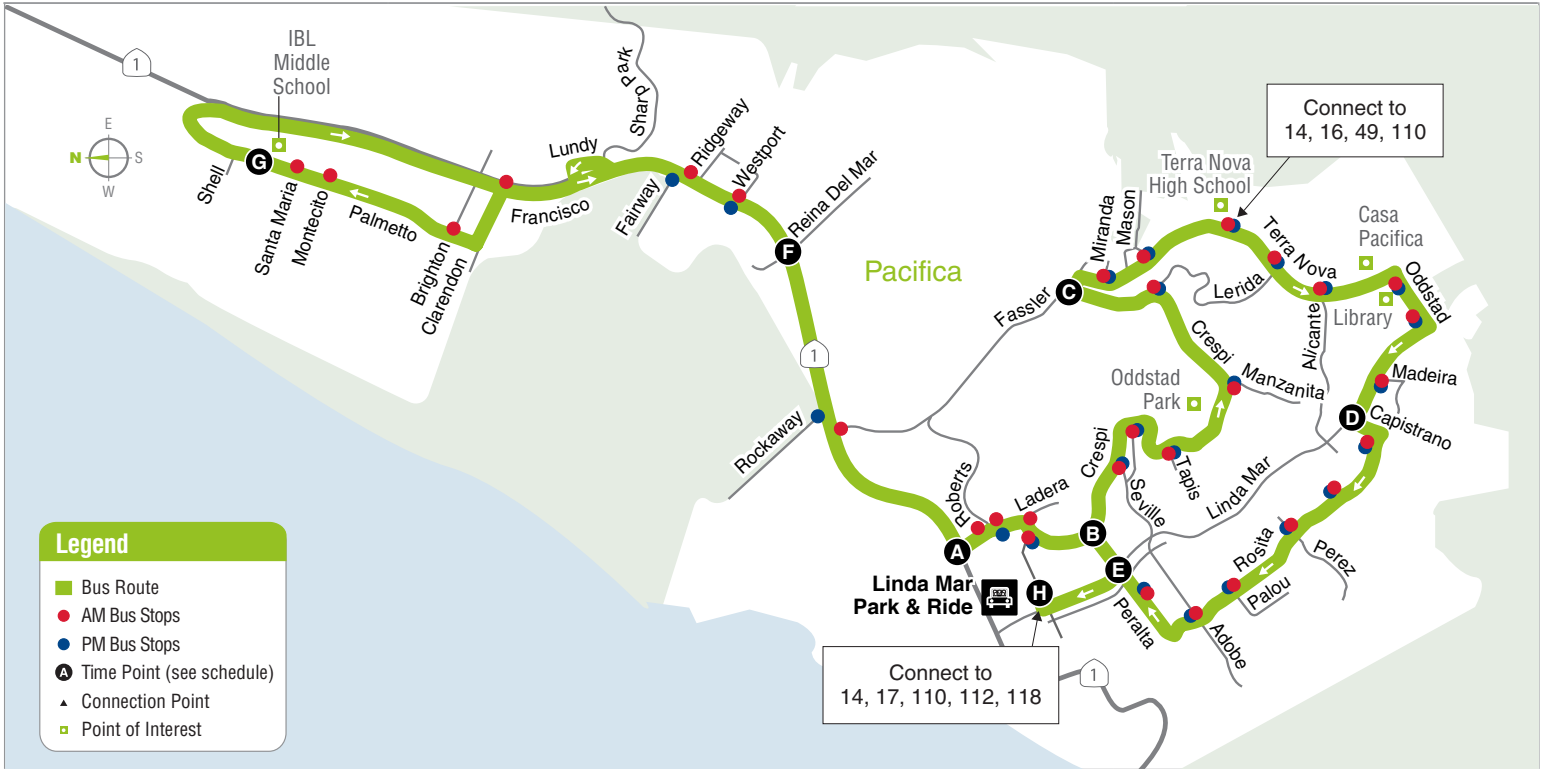

### AM to IBL School

Bus Stops	Weekdays	Bus Stops	Weekdays
<b>A</b> Crespi/Highway 1	8:04a	Crespi/Roberts	
Crespi/De Solo		Crespi/Roberts	
Crespi/Peralta		Crespi/Roberts	
Crespi/Seville		Crespi/Roberts	
Crespi/Regina		Crespi/Roberts	
Crespi/Tapis		Crespi/Roberts	
Crespi/Manzanita		Crespi/Roberts	
Crespi/Lerida		Crespi/Roberts	
<b>C</b> Crespi/Fassler	8:15a	Highway 1/Fassler	
Terra Nova/Miranda		<b>F</b> Highway 1/Reina Del Mar	8:37a
Terra Nova/Mason		Westport/Lundy	
Terra Nova High School		Lundy/Ridgeway	
Terra Nova/Lerida		Clarendon/Francisco	
Terra Nova/Alicante		Palmetto/Brighton	
Terra Nova/Oddstad		Palmetto/Montecito	
Oddstad/Terra Nova		Palmetto/Santa Maria	
Linda Mar/Madeira		<b>G</b> IBL Middle School	8:44a
<b>D</b> Capistrano/Linda Mar	8:23a		

### PM to Linda Mar Park & Ride

Bus Stops	Mon, Tues, Thurs, & Fri	Wednesdays Only
<b>G</b> IBL Middle School	<b>3:20p</b>	<b>2:15p</b>
Bradford/Fairway		
Westport/Highway 1		
<b>F</b> Highway 1/Reina Del Mar	<b>3:28p</b>	<b>2:23p</b>
Highway 1/Rockaway Beach		
Crespi/Highway1		
Crespi/Roberts		
Crespi/De Solo		
<b>B</b> Crespi/Peralta	<b>3:34p</b>	<b>2:29p</b>
Crespi/Seville		
Crespi/Regina		
Crespi/Tapis		
Crespi/Manzanita		
Crespi/Lerida		
<b>C</b> Crespi/Fassler	<b>3:40p</b>	<b>2:35p</b>
Terra Nova/Miranda		

Bus Stops	Mon, Tues, Thurs, & Fri	Wednesdays Only
Terra Nova/Mason		
Terra Nova High School		
Terra Nova/Lerida		
Terra Nova/Alicante		
Terra Nova/Oddstad		
Oddstad/Terra Nova		
Linda Mar/Madeira		
<b>D</b> Capistrano/Linda Mar	<b>3:46p</b>	<b>2:41p</b>
Capistrano/Rosita		
1256 Rosita		
Rosita/Perez		
Rosita/Palou		
Rosita/Adobe		
1391 Peralta		
<b>E</b> Peralta/Linda Mar	<b>3:52p</b>	<b>2:47p</b>
<b>H</b> Linda Mar Park N Ride	<b>3:54p</b>	<b>2:49p</b>