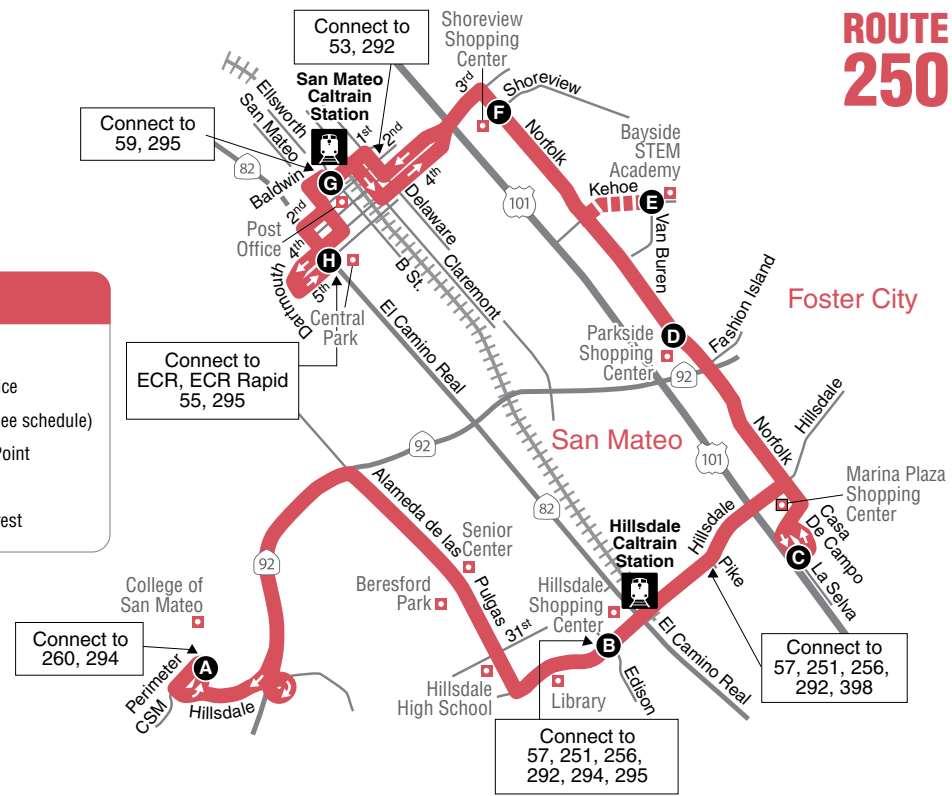

Legend

- Bus Route
- Limited Service
- Time Point (see schedule)
- Connection Point
- Caltrain
- Point of Interest

How to Use this Timetable:

Locate the time point (A) on the map prior to where you want to board the bus. Not all bus stops are shown. Find the same time point on the schedule. The departure/arrival times are listed under each time point. **Please plan to arrive 5 minutes prior to your departure time.** To plan your trip, use this timetable with the SamTrans System Map, which shows where all routes operate. Trip-planning assistance is available by calling SamTrans or by visiting maps.google.com or 511.org

AM – light type. PM – bold type. *School Days Only. (These trips serve the school community and variations may occur. Visit samtrans.com/get2school for the most up-to-date information). Bus is not considered late until 5 minutes past scheduled time. Not all stops shown. Please call 1-800-660-4287 for other bus stops.

AM – light type. PM – bold type. *School Days Only. *School Days Only-Wednesdays. ^School Days Only-Mondays, Tuesdays, Thursdays, and Fridays. (These trips serve the school community and variations may occur. Visit samtrans.com/get2school for the most up-to-date information). Bus is not considered late until 5 minutes past scheduled time. Not all stops shown. Please call 1-800-660-4287 for other bus stops.