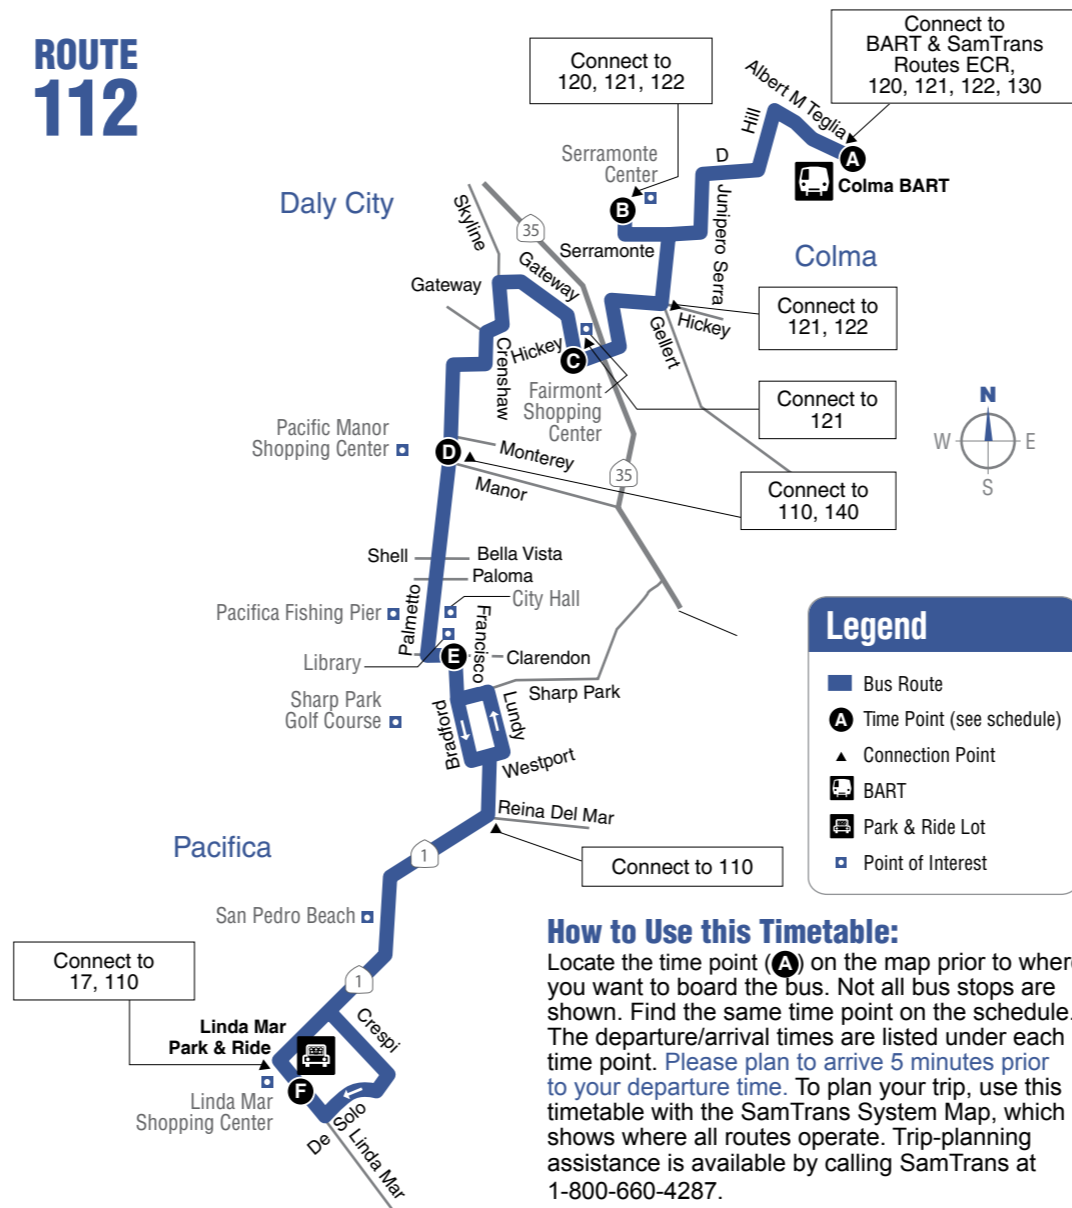

Weekdays to Colma BART

Linda Mar Park & Ride	Clarendon/ Francisco	Palmetto/ Manor	Gateway/ Hickey	Serramonte Center	Colma BART
F	E	D	C	B	A
6:00	6:08	6:13	6:20	6:28	6:37
7:00	7:08	7:13	7:20	7:28	7:37
8:00	8:08	8:13	8:20	8:28	8:37
9:00	9:08	9:13	9:20	9:28	9:37
10:00	10:08	10:13	10:20	10:35	10:44
11:00	11:08	11:13	11:20	11:35	11:44
12:00	12:08	12:13	12:20	12:35	12:44
1:00	1:08	1:13	1:20	1:35	1:44
2:00	2:08	2:13	2:20	2:35	2:44
3:00	3:08	3:13	3:20	3:35	3:44
4:00	4:08	4:13	4:20	4:35	4:44
5:00	5:08	5:13	5:20	5:28	5:37
6:00	6:08	6:13	6:20	6:28	6:37
7:00	7:08	7:13	7:20	7:28	7:37
8:00	8:08	8:13	8:20	8:28	8:37

AM – light type. **PM – bold type.**
Bus is not considered late until 5 minutes past scheduled time. Not all stops shown.
Please call 1-800-660-4287 for other bus stops.

ROUTE 112

Weekdays to Linda Mar Park & Ride

Colma BART	Serramonte Center	Gateway/ Hickey	Palmetto/ Manor	Clarendon/ Francisco	Linda Mar Park & Ride
A	B	C	D	E	F
6:05	6:15	6:22	6:29	6:34	6:43
7:05	7:15	7:22	7:29	7:34	7:43
8:05	8:15	8:22	8:29	8:34	8:43
9:05	9:15	9:22	9:29	9:34	9:43
10:05	10:15	10:22	10:29	10:34	10:43
11:05	11:17	11:24	11:31	11:36	11:45
12:05	12:18	12:25	12:32	12:37	12:46
1:05	1:20	1:27	1:34	1:39	1:48
2:05	2:20	2:27	2:34	2:39	2:48
3:05	3:20	3:27	3:34	3:39	3:48
4:05	4:20	4:27	4:34	4:39	4:48
5:05	5:18	5:25	5:32	5:37	5:46
6:05	6:17	6:24	6:31	6:36	6:45
7:05	7:15	7:22	7:29	7:34	7:43
8:05	8:15	8:22	8:29	8:34	8:43
9:05	9:15	9:22	9:29	9:34	9:43

AM – light type. **PM – bold type.**
Bus is not considered late until 5 minutes past scheduled time. Not all stops shown.
Please call 1-800-660-4287 for other bus stops.