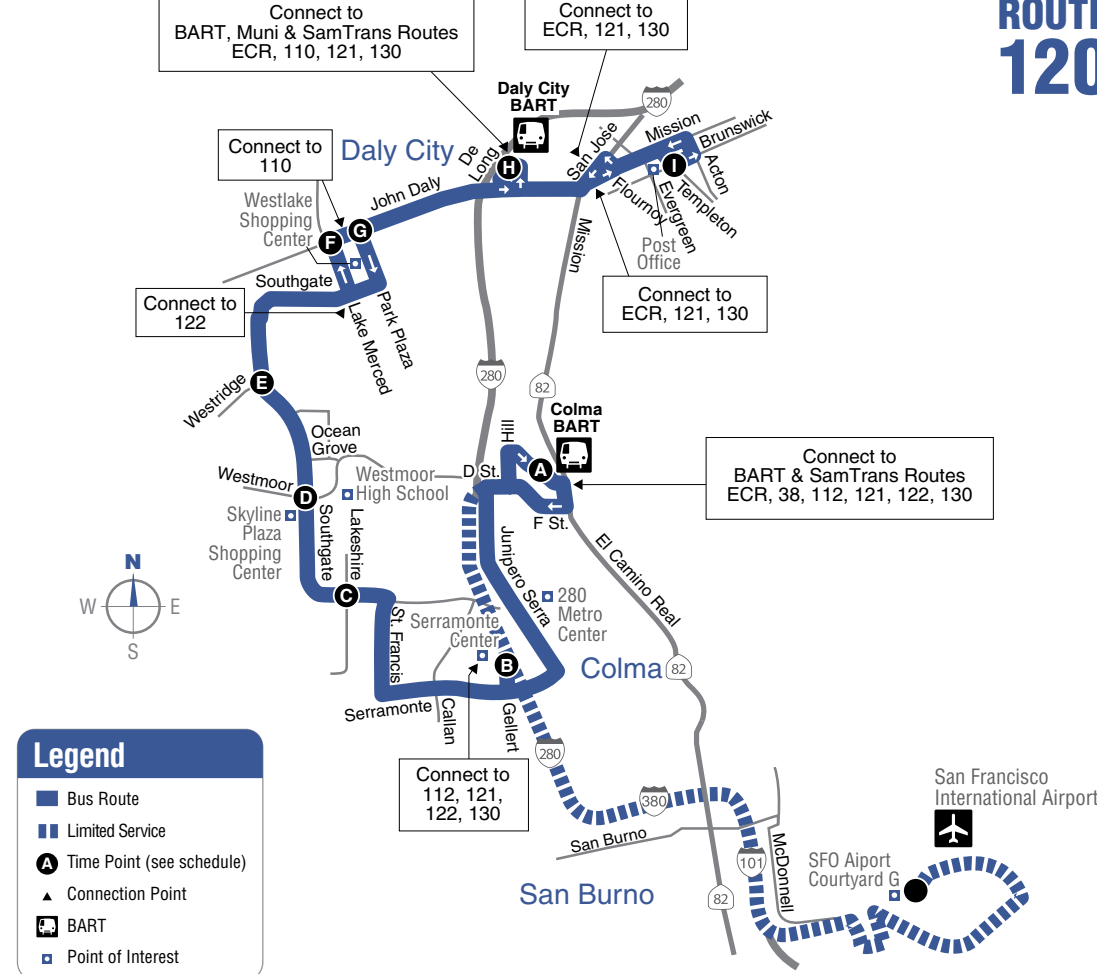

How to Use this Timetable:
 Locate the time point (A) on the map prior to where you want to board the bus. Not all bus stops are shown. Find the same time point on the schedule. The departure/arrival times are listed under each time point. **Please plan to arrive 5 minutes prior to your departure time.** To plan your trip, use this timetable with the SamTrans System Map, which shows where all routes operate. Trip-planning assistance is available by calling SamTrans at 1-800-660-4287.