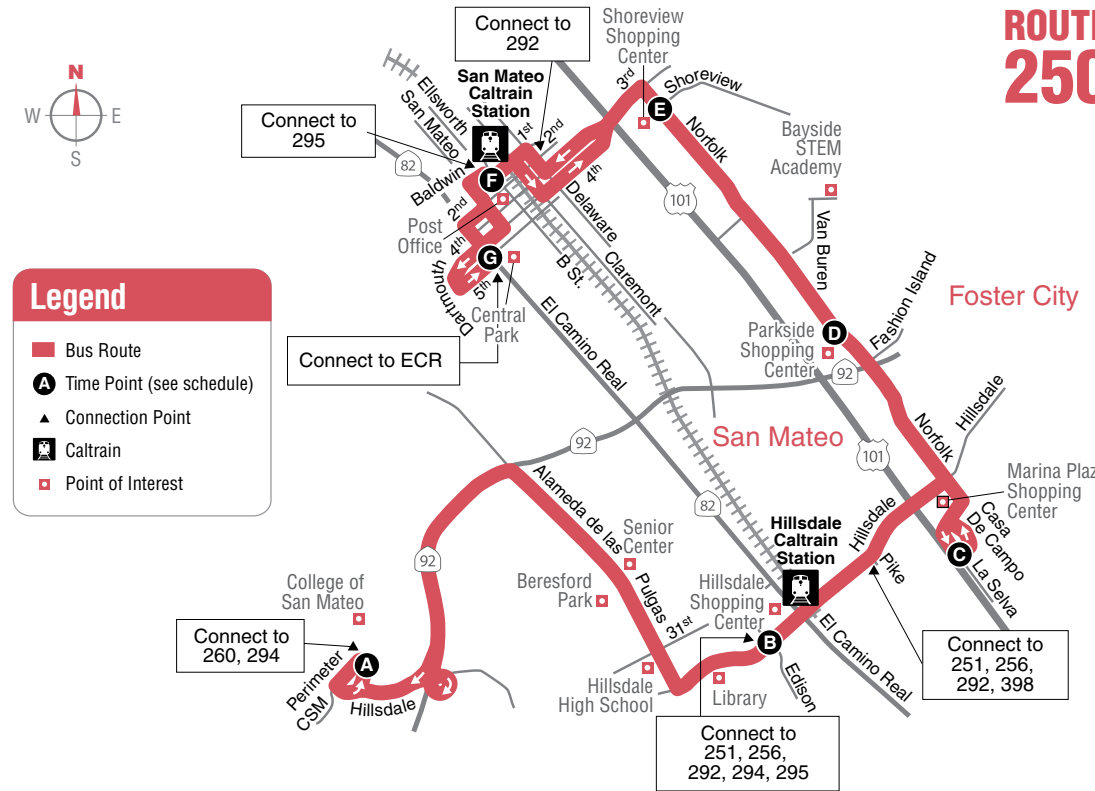

Weekdays to 5th/El Camino

College of San Mateo	Hillsdale/ Edison	Casa de Campo/ La Selva	Norfolk/ Fashion Island	Norfolk/ Shoreview	San Mateo Caltrain	5th/ El Camino
A	B	C	D	E	F	G
6:00	6:09	6:15	6:20	6:27	6:33	6:38
7:00	7:09	7:15	7:20	7:27	7:33	7:39
8:00	8:09	8:15	8:20	8:27	8:33	8:39
9:00	9:09	9:16	9:21	9:28	9:34	9:40
10:00	10:10	10:17	10:22	10:28	10:36	10:42
11:00	11:10	11:18	11:23	11:29	11:37	11:42
12:00	12:10	12:18	12:23	12:30	12:38	12:43
1:00	1:10	1:18	1:24	1:31	1:38	1:43
2:00	2:11	2:19	2:25	2:32	2:38	2:45
3:00	3:11	3:19	3:25	3:32	3:39	3:46
4:00	4:11	4:19	4:24	4:31	4:38	4:44
5:00	5:11	5:19	5:25	5:32	5:39	5:45
6:00	6:11	6:18	6:24	6:31	6:38	6:44
7:00	7:11	7:18	7:24	7:30	7:36	7:41
8:00	8:10	8:16	8:21	8:27	8:32	8:37
9:00	9:10	9:16	9:21	9:27	9:32	9:37
10:00	10:10	10:16	10:21	10:27	10:32	10:37

How to Use this Timetable:
Locate the time point (A) on the map prior to where you want to board the bus. Not all bus stops are shown. Find the same time point on the schedule. The departure/arrival times are listed under each time point. **Please plan to arrive 5 minutes prior to your departure time.** To plan your trip, use this timetable with the SamTrans System Map, which shows where all routes operate. Trip-planning assistance is available by calling SamTrans at 1-800-660-4287.

AM - light type. PM - bold type.
This route serves the school community and variations may occur. Visit samtrans.com/250 for the most up-to-date information.
Bus is not considered late until 5 minutes past scheduled time. Not all stops shown. Please call 1-800-660-4287 for other bus stops.

AM - light type. PM - bold type.
This route serves the school community and variations may occur. Visit samtrans.com/250 for the most up-to-date information.
Bus is not considered late until 5 minutes past scheduled time. Not all stops shown. Please call 1-800-660-4287 for other bus stops.