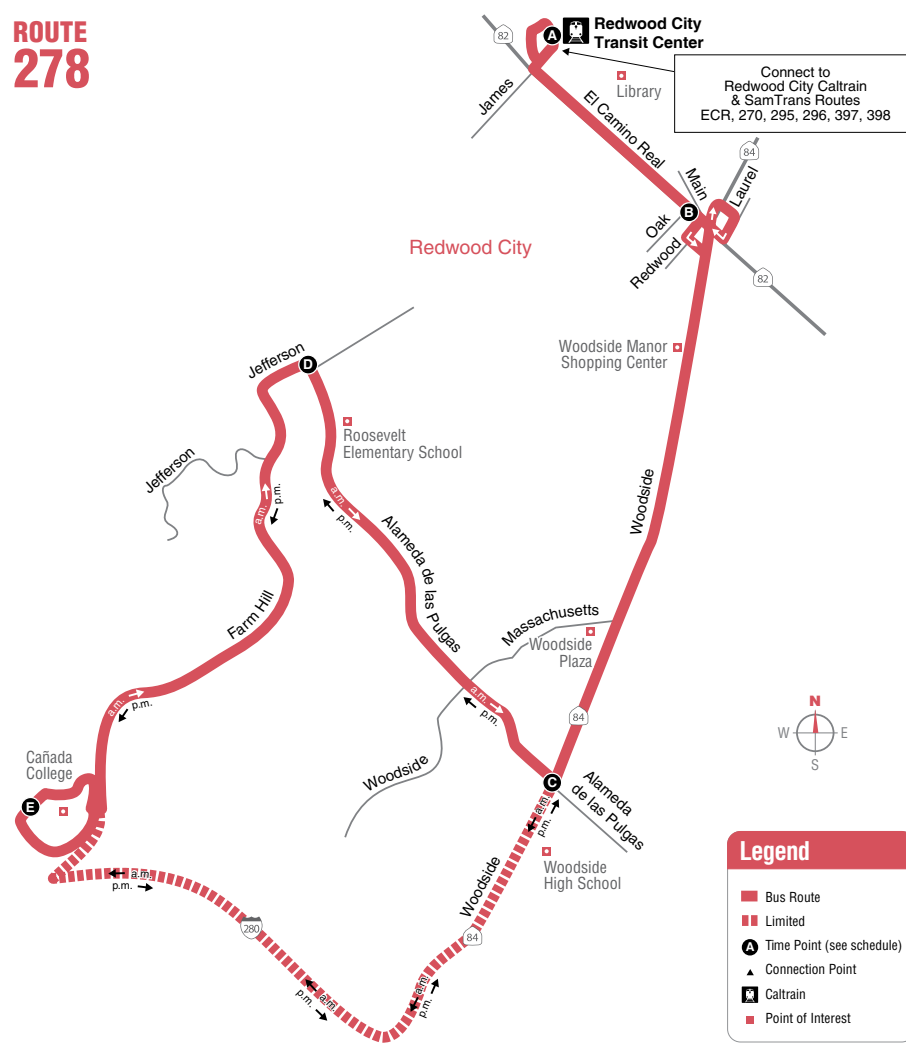

Weekdays to Redwood City Transit Center

Cañada College (E)	Jefferson/Alameda (D)	Woodside/Alameda (C)	El Carminal/Main (B)	Redwood City Transit Center (A)
6:44	6:54	7:04	7:13	7:17
7:44	7:54	8:04	8:13	8:17
8:44	8:54	9:04	9:13	9:17
9:44	9:54	10:04	10:13	10:17
10:44	10:54	11:04	11:13	11:17
11:46	11:56	12:06	12:15	12:19
12:56	—	1:06	1:15	1:19
1:56	—	2:06	2:15	2:19
2:56	—	3:06	3:15	3:20
3:56	—	4:06	4:15	4:20
4:56	—	5:06	5:15	5:20
5:56	—	6:06	6:15	6:20
6:56	—	7:06	7:15	7:19
7:56	—	8:06	8:15	8:19

AM - light type. **PM - bold type.** No Sunday service.

This route serves the school community and variations may occur. Visit samtrans.com/278 for the most up-to-date information.

Bus is not considered late until 5 minutes past scheduled time. Not all stops shown.

Please call 1-800-660-4287 for other bus stops.

ROUTE 278

How to Use this Timetable:

Locate the time point (A) on the map prior to where you want to board the bus. Not all bus stops are shown. Find the same time point on the schedule. The departure/arrival times are listed under each time point. Please plan to arrive 5 minutes prior to your departure time. To plan your trip, use this timetable with the SamTrans System Map, which shows where all routes operate. Trip-planning assistance is available by calling SamTrans at 1-800-660-4287.

Weekdays to Cañada College

Redwood City Transit Center (A)	El Carminal/Oak (B)	Woodside/Alameda (C)	Jefferson/Alameda (D)	Cañada College (E)
6:20	6:26	6:34	—	6:44
7:20	7:26	7:34	—	7:44
8:20	8:26	8:34	—	8:44
9:20	9:26	9:34	—	9:44
10:20	10:26	10:34	—	10:44
11:20	11:27	11:36	—	11:46
12:20	12:27	12:36	12:46	12:56
1:20	1:27	1:36	1:46	1:56
2:20	2:27	2:36	2:46	2:56
3:20	3:27	3:36	3:46	3:56
4:20	4:27	4:36	4:46	4:56
5:20	5:27	5:36	5:46	5:56
6:20	6:27	6:36	6:46	6:56
7:20	7:27	7:36	7:46	7:56

AM - light type. **PM - bold type.** No Sunday service.

This route serves the school community and variations may occur. Visit samtrans.com/278 for the most up-to-date information.

Bus is not considered late until 5 minutes past scheduled time. Not all stops shown.

Please call 1-800-660-4287 for other bus stops.