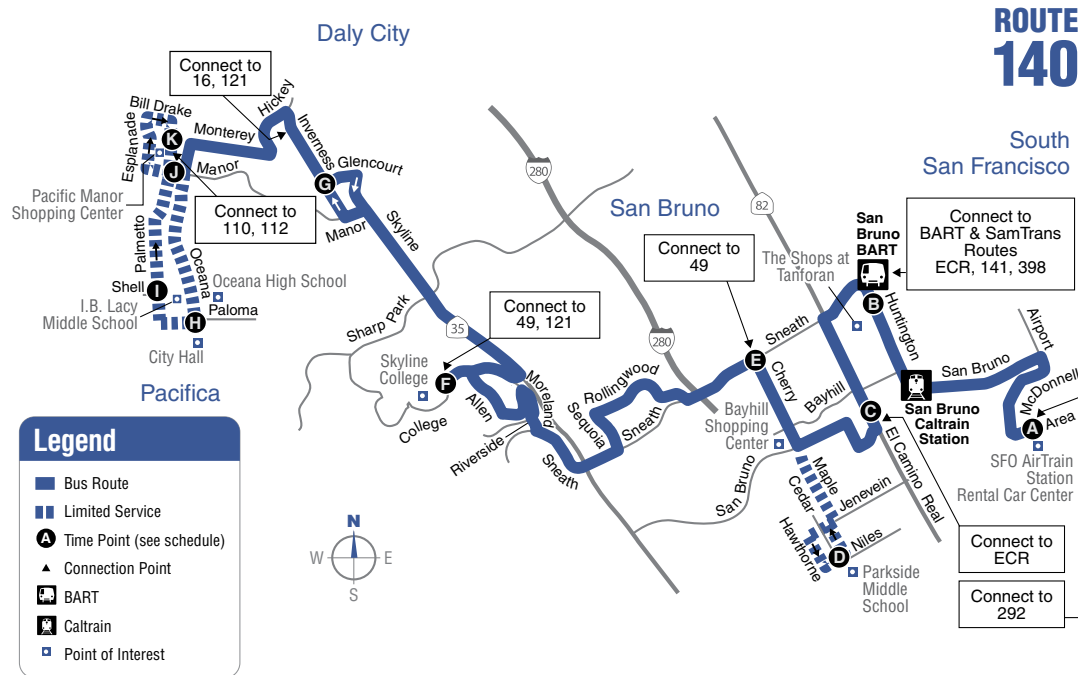

AM – light type. PM – bold type. # Operates only on school holidays and breaks.
[^] School Days Only - Mondays, Tuesdays, Thursdays, & Fridays.   w School Days Only - Wednesdays.
This route serves the school community and variations may occur. Visit samtrans.com/140 for the most up-to-date information.
Bus is not considered late until 5 minutes past scheduled time. Not all stops shown.
Please call 1-800-660-4287 for other bus stops.

How to Use this Timetable:
Locate the time point (A) on the map prior to where you want to board the bus. Not all bus stops are shown. Find the same time point on the schedule. The departure/arrival times are listed under each time point. Please plan to arrive 5 minutes prior to your departure time. To plan your trip, use this timetable with the SamTrans System Map, which shows where all routes operate. Trip-planning assistance is available by calling SamTrans at 1-800-660-4287.