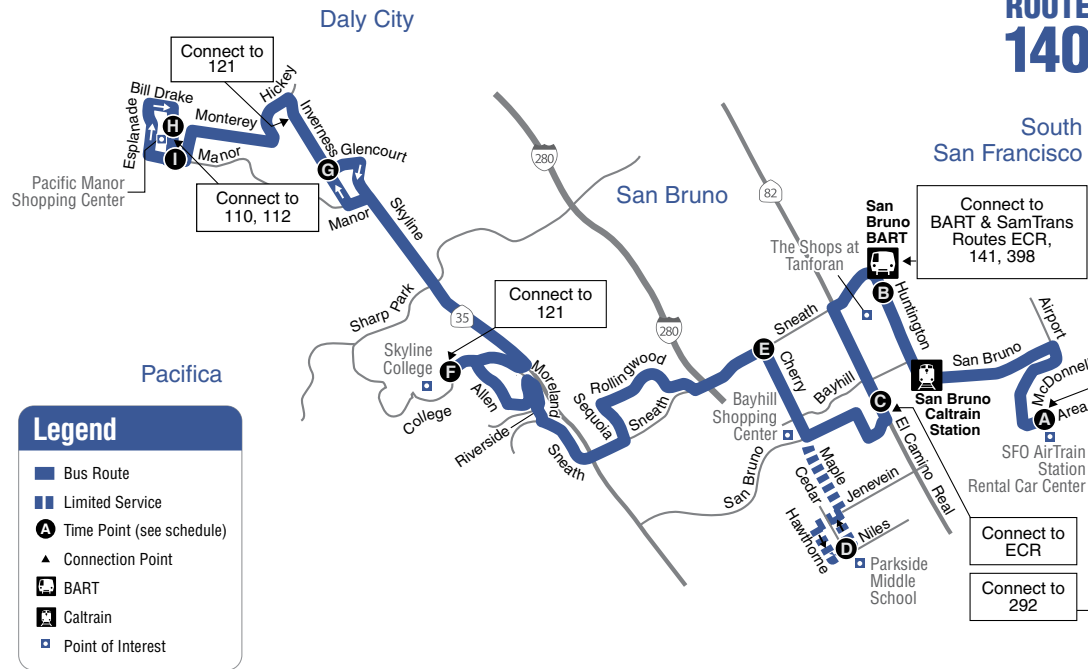

## Weekdays to Manor/Palmetto

SFO AirTrain	San Bruno BART	San Bruno/El Camino	Niles/Cedar	Cherry/Sheath	Skyline College	Inverness/Glencourt	Manor/Palmetto
A	B	C	D	E	F	G	H
6:00	6:10	6:15	—	6:18	6:32	6:40	6:45
7:00	7:10	7:15	—	7:18	7:32	7:40	7:45
8:00	8:10	8:15	—	8:18	8:32	8:40	8:45
9:00	9:10	9:16	—	9:19	9:34	9:42	9:47
10:00	10:10	10:16	—	10:19	10:34	10:42	10:47
11:00	11:10	11:16	—	11:20	11:35	11:43	11:48
<b>12:00<sup>+</sup></b>	<b>12:10<sup>+</sup></b>	<b>12:16<sup>+</sup></b>	—	<b>12:20<sup>+</sup></b>	<b>12:35<sup>+</sup></b>	<b>12:43<sup>+</sup></b>	<b>12:48<sup>+</sup></b>
12:00#	12:10#	12:16#	—	12:20#	12:35#	12:43#	12:48#
12:11+f	12:21+f	12:27+f	12:30+f	12:38+f	12:53+f	1:01+f	1:06+f
1:00#	1:10#	1:17#	—	1:21#	1:35#	1:43#	1:48#
1:00+w	1:10+w	1:17+w	—	1:21+w	1:35+w	1:43+w	1:48+w
1:10m+	1:20m+	1:27m+	1:30m+	1:33m+	1:47m+	1:55m+	2:00m+
2:00	2:10	2:17	—	2:21	2:35	2:43	2:48
3:00	3:11	3:17	—	3:21	3:35	3:43	3:48
4:00	4:11	4:18	—	4:22	4:36	4:44	4:49
5:00	5:10	5:17	—	5:21	5:35	5:43	5:48
6:00	6:10	6:16	—	6:20	6:34	6:42	6:47
7:00	7:10	7:16	—	7:20	7:34	7:42	7:47
8:00	8:10	8:16	—	8:20	8:34	8:42	8:47
9:00	9:10	9:16	—	9:20	9:34	9:42	9:47
10:00	10:10	10:16	—	10:20	10:34	10:42	10:47

### How to Use this Timetable:

Locate the time point (A) on the map prior to where you want to board the bus. Not all bus stops are shown. Find the same time point on the schedule. The departure/arrival times are listed under each time point. Please plan to arrive 5 minutes prior to your departure time. To plan your trip, use this timetable with the SamTrans System Map, which shows where all routes operate. Trip-planning assistance is available by calling SamTrans at 1-800-660-4287.