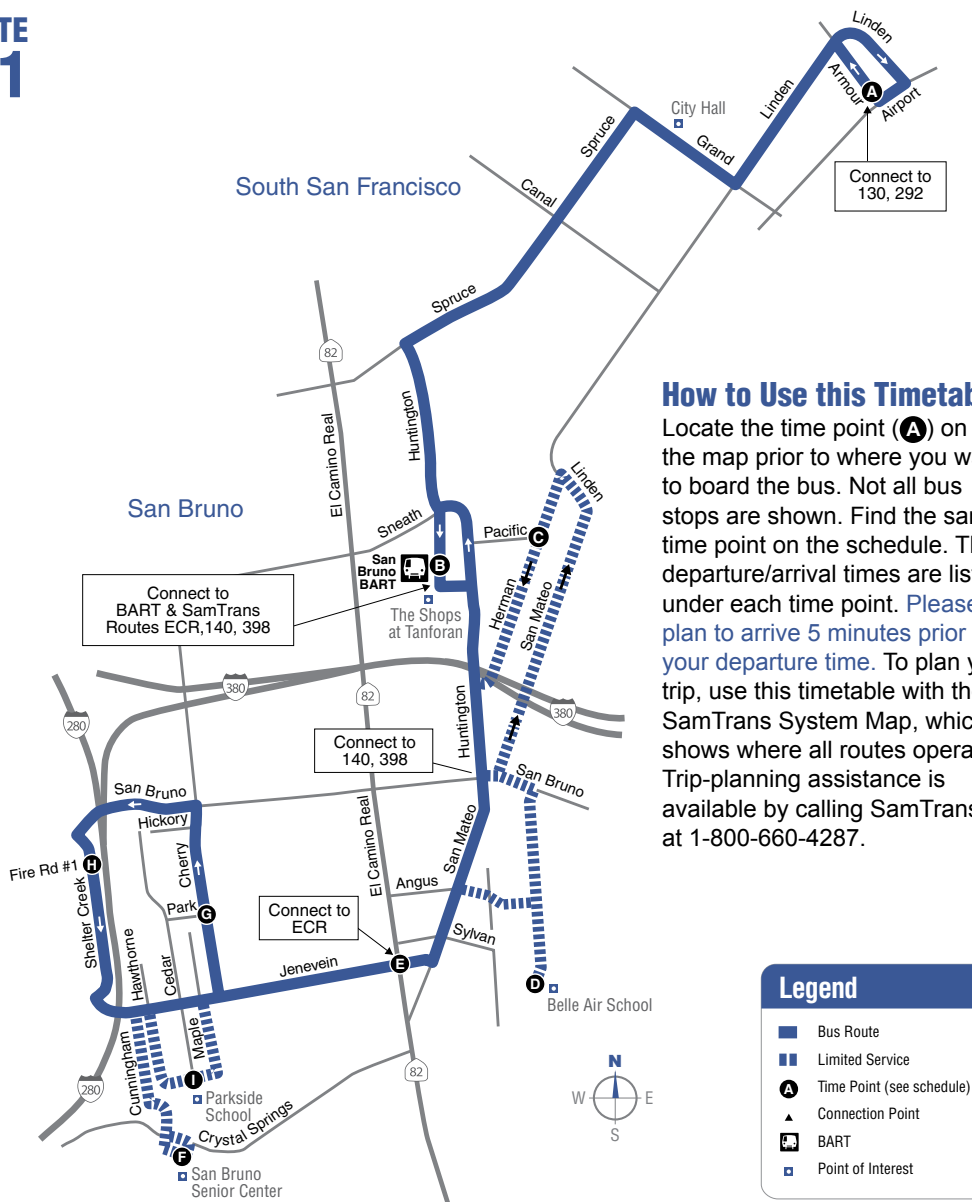

Weekdays to Shelter Creek

Time	A	C	B	D	E	F	G	H	I
6:10	–	–	6:22	–	6:27	–	6:31	6:35	–
^{R38}6:40	–	–	^{R38}6:52	–	^{R38}6:57	–	^{R38}7:01	^{R38}7:05	–
7:10	–	–	7:22	–	7:27	–	7:31	7:35	–
–	7:40[^]	7:44[^]	7:52[^]	7:56[^]	–	–	–	–	8:00[^]
7:40	–	–	7:52	–	7:57	–	8:01	8:05	–
8:10	–	–	8:22	–	8:27	–	8:31	8:35	–
^{R38}8:40	–	–	^{R38}8:52	–	^{R38}8:57	–	^{R38}9:01	^{R38}9:05	–
9:10	–	–	9:22	–	9:27	–	9:31	9:35	–
9:40	–	–	9:52	–	9:57	–	10:01	10:05	–
10:10	–	–	10:22	–	10:27	10:31	10:38	10:42	–
10:40	–	–	10:52	–	10:57	–	11:01	11:05	–
11:10	–	–	11:24	–	11:29	11:33	11:40	11:44	–
11:40	–	–	11:54	–	11:59	–	12:03	12:07	–
12:20	–	–	12:34	–	12:39	–	12:43	12:47	–
1:00	–	–	1:14	–	1:19	1:23	1:30	1:34	–
1:40	–	–	1:53	–	1:58	2:02	2:09	2:13	–
2:20	–	–	2:33	–	2:38	–	2:42	2:46	–
3:00	–	–	3:13	–	3:18	3:22	3:29	3:33	–
3:30	–	–	3:43	–	3:48	3:52	3:59	4:03	–
4:10	–	–	4:23	–	4:28	–	4:32	4:36	–
4:40	–	–	4:53	–	4:58	–	5:02	5:06	–
5:10	–	–	5:23	–	5:28	–	5:32	5:36	–
5:40	–	–	5:53	–	5:58	–	6:02	6:06	–
6:10	–	–	6:23	–	6:28	–	6:32	6:36	–
6:40	–	–	6:53	–	6:58	–	7:02	7:06	–
7:10	–	–	7:23	–	7:28	–	7:32	7:36	–

AM - light type. **PM - bold type.** ^{R38} Bus originates as Route 38 at Safe Harbor.

[^] School Days Only - Mondays, Tuesdays, Thursdays, and Fridays.

This route serves the school community and variations may occur. Visit samtrans.com/141 for the most up-to-date information.

Bus is not considered late until 5 minutes past scheduled time. Not all stops shown.

Please call 1-800-660-4287 for other bus stops.

ROUTE 141

How to Use this Timetable:

Locate the time point (A) on the map prior to where you want to board the bus. Not all bus stops are shown. Find the same time point on the schedule. The departure/arrival times are listed under each time point. **Please plan to arrive 5 minutes prior to your departure time.** To plan your trip, use this timetable with the SamTrans System Map, which shows where all routes operate. Trip-planning assistance is available by calling SamTrans at 1-800-660-4287.

Weekdays to Airport/Linden

Time	H	F	I	E	D	C	B	A
6:35	–	–	–	6:40	–	–	6:46	6:56
7:05	–	–	–	7:10	–	–	7:16	7:26
7:35	–	–	–	7:40	–	–	7:46	7:56
8:05	–	–	–	8:10	–	–	8:16	8:26
8:35	–	–	–	8:40	–	–	8:46	8:56
9:05	9:09	–	–	9:15	–	–	9:21	9:31
9:35	9:39	–	–	9:45	–	–	9:51	10:02
10:05	10:09	–	–	10:15	–	–	10:21	10:32
10:42	–	–	–	10:47	–	–	10:54	11:05
11:05	11:09	–	–	11:15	–	–	11:22	11:33
11:44	–	–	–	11:49	–	–	11:56	12:07
12:07	12:11	–	–	12:17	–	–	12:24	12:35
–	–	12:30+f	12:37+f	12:41+f	12:48+f	12:51+f	–	–
12:47	12:51	–	–	12:57	–	–	1:04	1:16
–	–	1:30m+	1:37m+	1:41m+	1:48m+	1:51m+	–	–
1:34	1:38	–	–	1:44	–	–	1:51	2:03
2:14	2:18	–	–	2:24	–	–	2:31	2:43
2:46	–	–	–	2:51	–	–	2:58	3:10
3:33	–	–	–	3:38	–	–	3:45	3:57
4:03^{R38}	4:07^{R38}	–	–	4:13^{R38}	–	–	4:20^{R38}	4:32^{R38}
4:36	–	–	–	4:41	–	–	4:48	5:00
5:06	–	–	–	5:11	–	–	5:18	5:30
5:36	–	–	–	5:41	–	–	5:48	6:00
6:06	–	–	–	6:11	–	–	6:18	6:30
6:36	–	–	–	6:41	–	–	6:48	7:00
7:06	–	–	–	7:11	–	–	7:18	7:30
7:36^{R38}	–	–	–	7:41^{R38}	–	–	7:48^{R38}	8:00^{R38}

This route serves the school community and variations may occur. Visit samtrans.com/141 for the most up-to-date information.

Bus is not considered late until 5 minutes past scheduled time. Not all stops shown.

Please call 1-800-660-4287 for other bus stops.