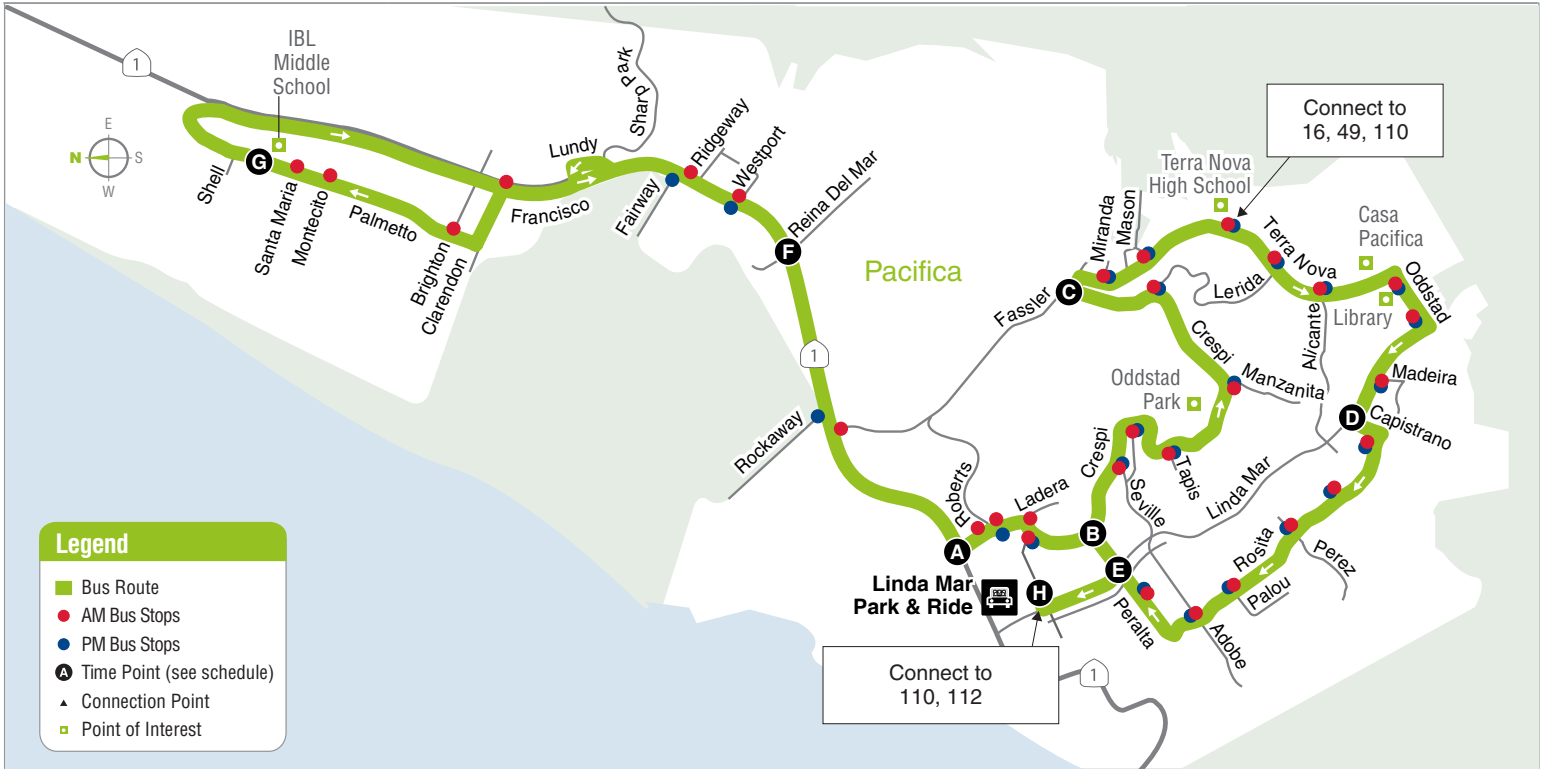

AM to IBL School

Bus Stops	Mon, Tue, Thurs & Fri	Bus Stops	Mon, Tue, Thurs & Fri
A Crespi/Highway 1	7:50a	Capistrano/Rosita	
Crespi/Roberts		1256 Rosita	
Crespi/De Solo		Rosita/Perez	
Crespi/Peralta		Rosita/Palou	
Crespi/Seville		Rosita/Adobe	
Crespi/Regina		1391 Peralta	
Crespi/Tapis		E Peralta/Linda Mar	8:16a
Crespi/Manzanita		Crespi/Ladera	
Crespi/Lerida		Crespi/Roberts	
C Crespi/Fassler	8:01a	Crespi/Roberts	
Terra Nova/Miranda		Highway 1/Fassler	
Terra Nova/Mason		F Highway 1/Reina Del Mar	8:23a
Terra Nova High School		Westport/Lundy	
Terra Nova/Lerida		Lundy/Ridgeway	
Terra Nova/Alicante		Clarendon/Francisco	
Terra Nova/Oddstad		Palmetto/Brighton	
Oddstad/Terra Nova		Palmetto/Montecito	
Linda Mar/Madeira		Palmetto/Santa Maria	
D Capistrano/Linda Mar	8:09a	G IBL Middle School	8:30a

Bus Fares	Cash	Clipper*	Day Pass	Monthly Pass
Youth (Age 18 & younger)	\$1.10	\$1.00	\$2.00	\$27.00
Adult (Age 19 through 64)	\$2.25	\$2.05	\$4.50	\$65.60

*Free 2-hour transfers between local SamTrans routes on Clipper or SamTrans Mobile App.

PM to Linda Mar Park & Ride

Bus Stops	Mon, Tue, Thurs & Fri
G IBL Middle School	1:27p
Bradford/Fairway	
Westport/Highway 1	
F Highway 1/Reina Del Mar	—
Highway 1/Rockaway Beach	
Crespi/Highway1	
Crespi/Roberts	
Crespi/De Solo	
B Crespi/Peralta	—
Crespi/Seville	
Crespi/Regina	
Crespi/Tapis	
Crespi/Manzanita	
Crespi/Lerida	
C Crespi/Fassler	—
Terra Nova/Miranda	

Bus Stops	Mon, Tues, Thurs, & Fri
Terra Nova/Mason	
Terra Nova High School	
Terra Nova/Lerida	
Terra Nova/Alicante	
Terra Nova/Oddstad	
Oddstad/Terra Nova	
Linda Mar/Madeira	
D Capistrano/Linda Mar	—
Capistrano/Rosita	
1256 Rosita	
Rosita/Perez	
Rosita/Palou	
Rosita/Adobe	
1391 Peralta	
E Peralta/Linda Mar	—
H Linda Mar Park N Ride	2:01p