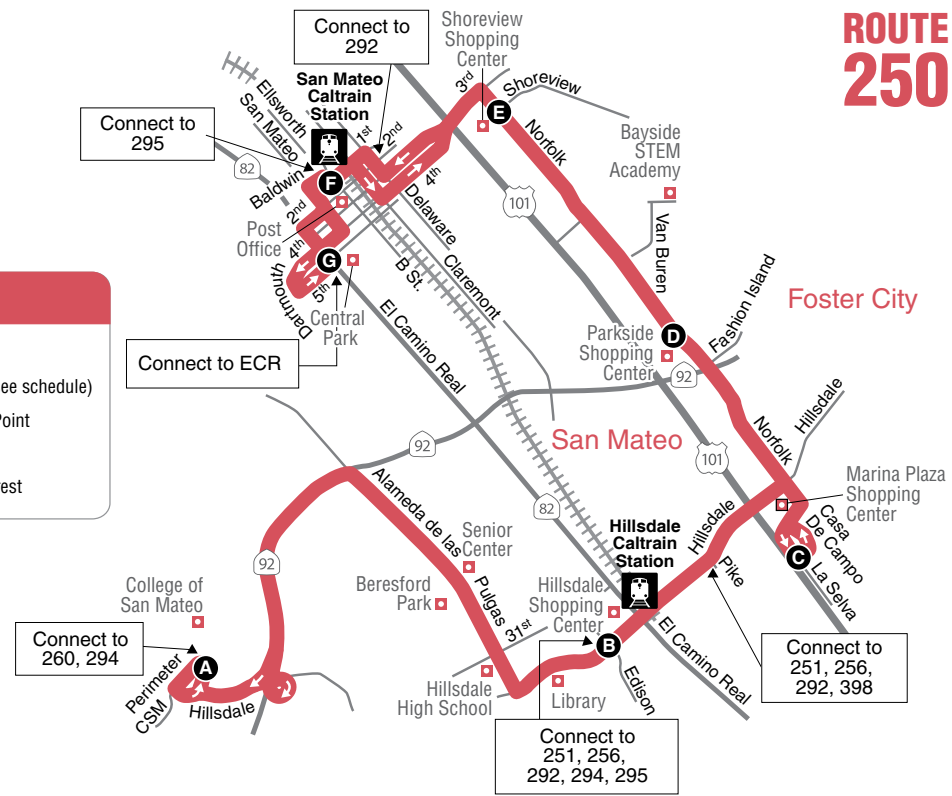

Weekdays to 5th/El Camino

College of San Mateo	Hillsdale/ Edison	Casa de Campo La Selva	Norfolk/ Fashion Island	Norfolk/ Shoreview	San Mateo Caltrain	5 th / El Camino
A	B	C	D	E	F	G
—	—	5:40	5:45	5:52	5:58	6:03
6:20	6:29	6:35	6:40	6:47	6:53	6:59
6:50	6:59	7:05	7:10	7:17	7:23	7:29
7:20	7:29	7:35	7:40	7:47	7:53	7:59
7:50	7:59	8:05	8:10	8:17	8:23	8:29
8:20	8:29	8:35	8:40	8:47	8:53	8:59
8:50	8:59	9:06	9:11	9:18	9:24	9:30
9:20	9:29	9:36	9:41	9:48	9:54	10:00
9:50	9:59	10:06	10:11	10:17	10:23	10:29
10:20	10:30	10:37	10:42	10:48	10:56	11:02
10:50	11:00	11:08	11:13	11:19	11:27	11:32
11:20	11:30	11:38	11:43	11:50	11:58	12:03
11:50	12:00	12:08	12:13	12:20	12:28	12:33
12:23	12:33	12:41	12:47	12:54	1:01	1:06
12:53	1:03	1:11	1:17	1:24	1:31	1:36
1:21	1:31	1:39	1:45	1:52	1:59	2:06
1:51	2:01	2:09	2:15	2:22	2:29	2:36
2:22	2:33	2:41	2:47	2:54	3:00	3:07
2:52	3:03	3:11	3:17	3:24	3:30	3:37
3:22	3:33	3:41	3:47	3:54	4:01	4:08
3:47	3:58	4:06	4:12	4:19	4:26	4:33
4:17	4:28	4:36	4:41	4:48	4:55	5:01
4:47	4:58	5:06	5:11	5:18	5:25	5:31
5:17	5:28	5:36	5:42	5:49	5:56	6:02
5:47	5:58	6:06	6:12	6:19	6:26	6:32
6:20	6:31	6:38	6:44	6:51	6:58	7:04
6:50	7:01	7:08	7:14	7:21	7:27	7:33
7:20	7:31	7:38	7:44	7:50	7:55	8:00
7:50	8:00	8:06	8:11	8:17	8:22	8:27
8:20	8:30	8:36	8:41	8:47	8:52	8:57
8:50	9:00	9:06	9:11	9:17	9:22	9:27
9:20	9:30	9:36	9:41	9:47	9:52	9:57
10:25	10:35	10:41	10:46	10:52	10:57	11:02

Legend

- Bus Route
- Time Point (see schedule)
- Connection Point
- Caltrain
- Point of Interest

How to Use this Timetable:
 Locate the time point (A) on the map prior to where you want to board the bus. Not all bus stops are shown. Find the same time point on the schedule. The departure/arrival times are listed under each time point. Please plan to arrive 5 minutes prior to your departure time. To plan your trip, use this timetable with the SamTrans System Map, which shows where all routes operate. Trip-planning assistance is available by calling SamTrans at 1-800-660-4287.