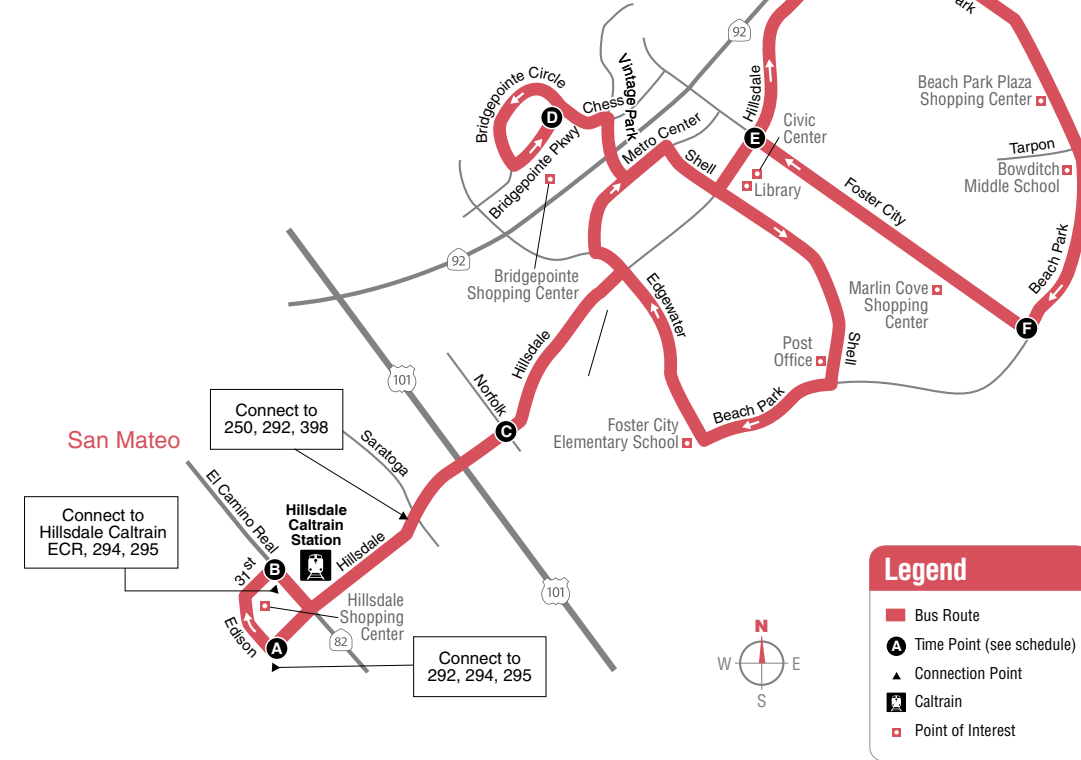

ROUTE 256 – Weekdays to Foster City

A	B	C	D	E
6:30	6:32	6:37	6:47	6:51
7:30	7:32	7:37	7:47	7:51
9:30	9:32	9:37	9:46	9:51
11:30	11:32	11:38	11:47	11:52
1:30	1:32	1:38	1:48	1:53
5:30	5:32	5:39	5:48	5:53
7:30	7:33	7:39	7:47	7:51

AM - light type. **PM - bold type.**
Bus is not considered late until 5 minutes past scheduled time. Not all stops shown.
Please call 1-800-660-4287 for other bus stops.

ROUTE 256

How to Use this Timetable:

Locate the time point (A) on the map prior to where you want to board the bus. Not all bus stops are shown. Find the same time point on the schedule. The departure/arrival times are listed under each time point. **Please plan to arrive 5 minutes prior to your departure time.** To plan your trip, use this timetable with the SamTrans System Map, which shows where all routes operate. Trip-planning assistance is available by calling SamTrans at 1-800-660-4287.

ROUTE 256 – Weekdays to Hillsdale Mall

E	F	C	A
6:51	7:01	7:15	7:19
7:51	8:01	8:15	8:19
9:51	10:00	10:17	10:21
11:52	12:01	12:17	12:22
1:53	2:02	2:19	2:26
5:53	6:01	6:16	6:21
7:51	7:58	8:13	8:18

AM – light type. **PM – bold type.**
Bus is not considered late until 5 minutes past scheduled time. Not all stops shown.
Please call 1-800-660-4287 for other bus stops.

ROUTE 256 – Saturdays to Foster City

A	B	C	D	E
7:30	7:32	7:37	7:47	7:51
9:30	9:32	9:37	9:46	9:51
11:30	11:32	11:38	11:47	11:52
1:30	1:32	1:38	1:48	1:53
3:30	3:32	3:39	3:48	3:53
5:30	5:32	5:39	5:48	5:53
7:30	7:33	7:39	7:47	7:51

ROUTE 256 – Saturdays to Hillsdale Mall

E	F	C	A
7:51	8:01	8:15	8:19
9:51	10:00	10:17	10:21
11:52	12:01	12:17	12:22
1:53	2:02	2:19	2:26
3:53	4:02	4:20	4:28
5:53	6:01	6:16	6:21
7:51	7:58	8:13	8:18

AM – light type. **PM – bold type.**
Bus is not considered late until 5 minutes past scheduled time. Not all stops shown.
Please call 1-800-660-4287 for other bus stops.