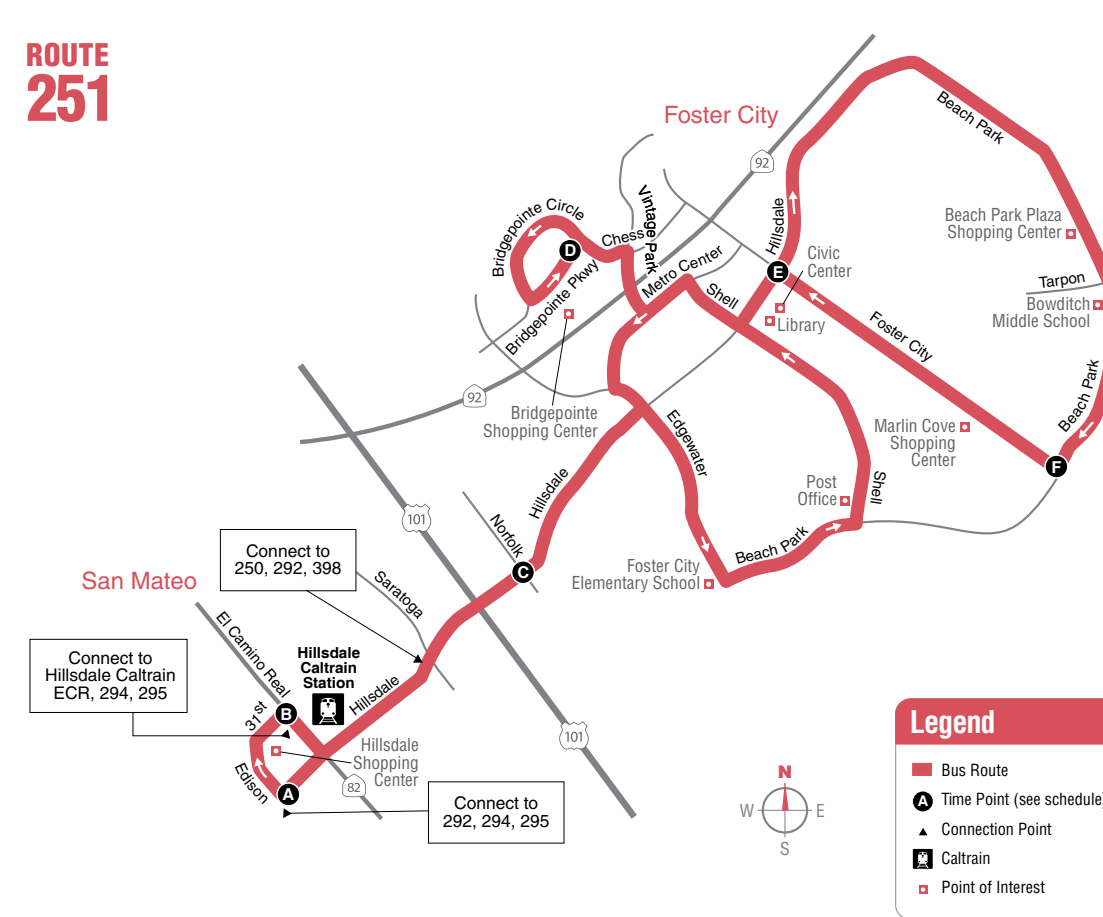

For more details about fare payments, visit www.samtrans.com/fares

San Mateo

- Hillsdale Shopping Center
- Caltrain

Foster City

- Post Office
- Library
- Civic Center
- Bridgepointe Shopping Center
- Beach Park Plaza Shopping Center
- Marlin Cove Shopping Center

251 256

Effective 03/28/21

ROUTE 251

How to Use this Timetable:

Locate the time point (A) on the map prior to where you want to board the bus. Not all bus stops are shown. Find the same time point on the schedule. The departure/arrival times are listed under each time point. Please plan to arrive 5 minutes prior to your departure time. To plan your trip, use this timetable with the SamTrans System Map, which shows where all routes operate. Trip-planning assistance is available by calling SamTrans at 1-800-660-4287.

ROUTE 256 – Saturdays to Foster City

A	B	C	D	E
7:30	7:32	7:37	7:47	7:51
9:30	9:32	9:37	9:46	9:51
11:30	11:32	11:38	11:47	11:52
1:30	1:32	1:38	1:48	1:53
3:30	3:32	3:39	3:48	3:53
5:30	5:32	5:39	5:48	5:53
7:30	7:33	7:39	7:47	7:51